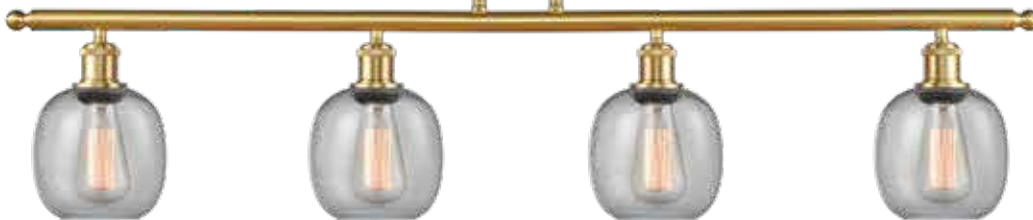

516-4I-SG*-G104 Clear Seedy
48" LONG x 6" W x 9" H
STEM MOUNT

HAND
BLOWN
GLASS

All products are made with cast components - Solid Brass Swivels - 100 WATT DAMP LOCATION RATED UL/CUL LISTED LED AND INCANDESCENT BULBS SOLD SEPARATELY. See page 452 for bulb options.

*AVAILABLE IN

11

FINISHES

151

AB

AC

BAB

BB

BK

OB

PC

PN

SG

SZ

WPC