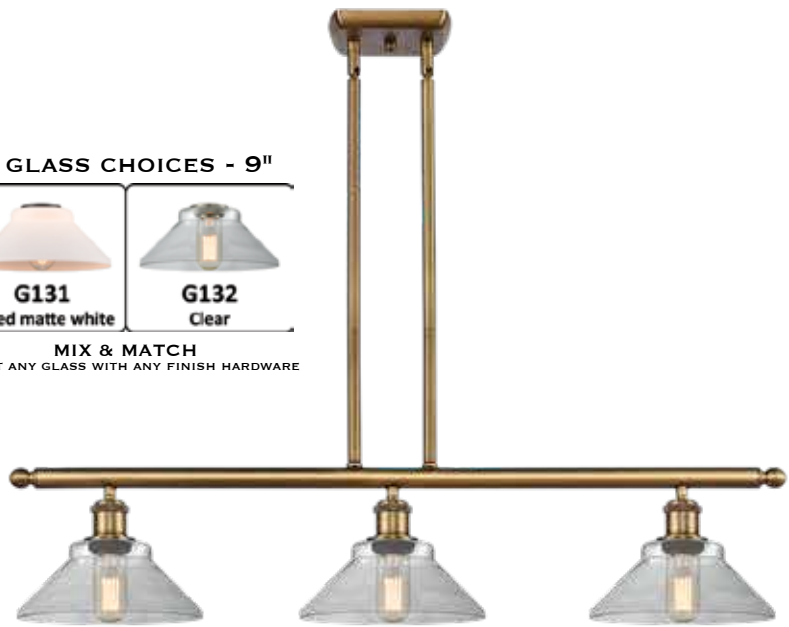

PC

PN

SG

SZ

WPC

2 GLASS CHOICES - 9"

MIX & MATCH
SELECT ANY GLASS WITH ANY FINISH HARDWARE

516-3I-BB*-G132 Clear
36" LONG x 9" W x 6 1/2" H
STEM MOUNT
Shown with BB-10T LED bulbs