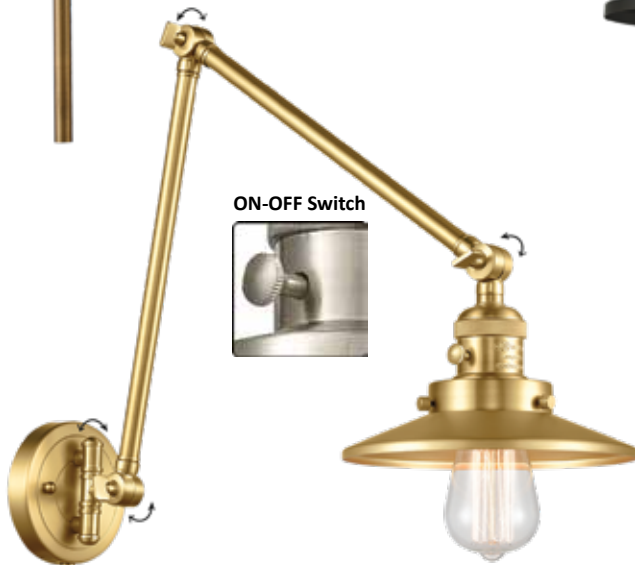

BP-5: 5 1/2" DIA x 1/4" H
Decorative Backplate
(Available in all finishes)
Optional

ON-OFF Switch

238-SG*-M4-SG
8" W x 8" H x 18" EXT
Two 12" arms are adjustable for the perfect position

Solid Brass 180 Degree
Adjustable Swivel
Internal teeth lock at
5 Degree intervals for
the perfect position.