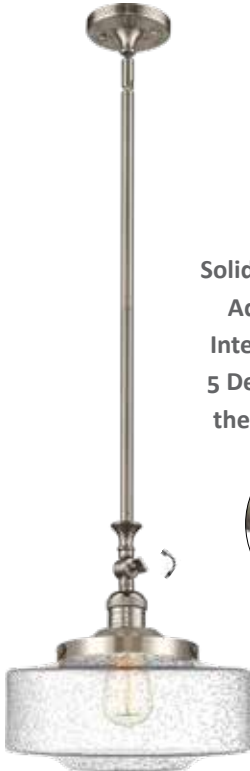

206-SN*-G694-12 Seedy
12" DIA x 12" H
STEM MOUNT
(with swivel)

Canopy Detail