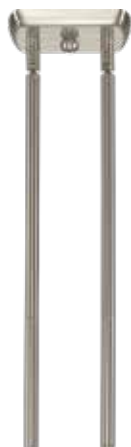

BALLSTON URBAN COLLECTION

SELECT FIXTURE TYPE:

916-1C

916-1P

SELECT FINISH:

AB

Antique Brass

AC

Antique Copper

BAB

Black / Antique Brass

BB

Brushed Brass

BK

Matte Black

OB

Oil Rubbed Bronze

PC

Polished Chrome

PN

Polished Nickel

SG

Satin Gold

SN

Satin Nickel

WPC

White / Polished Chrome

Available in **11** Finishes

DESIGN YOUR FIXTURE

214

FIXTURE
916-1W

+

FINISH
PC

+

GLASS
G2

=

Complete Fixture Number
916-1W-PC-G2