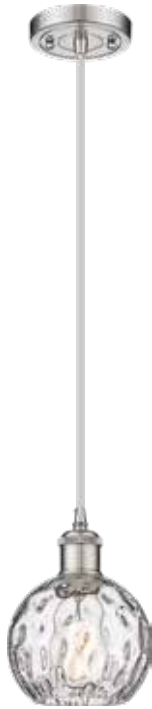

PC

PN

SG

SZ

WPC

516-1P-SN*-G1215-6 Clear
6" DIA x 8 1/2" H
FABRIC CORD MOUNT
Black cord with all except
PC/PN/SN/WPC with grey cord.
OB with brown cord.

516-3I-PC*-G1215-6 Clear
36" LONG x 6" W x 9 3/8" H
STEM MOUNT