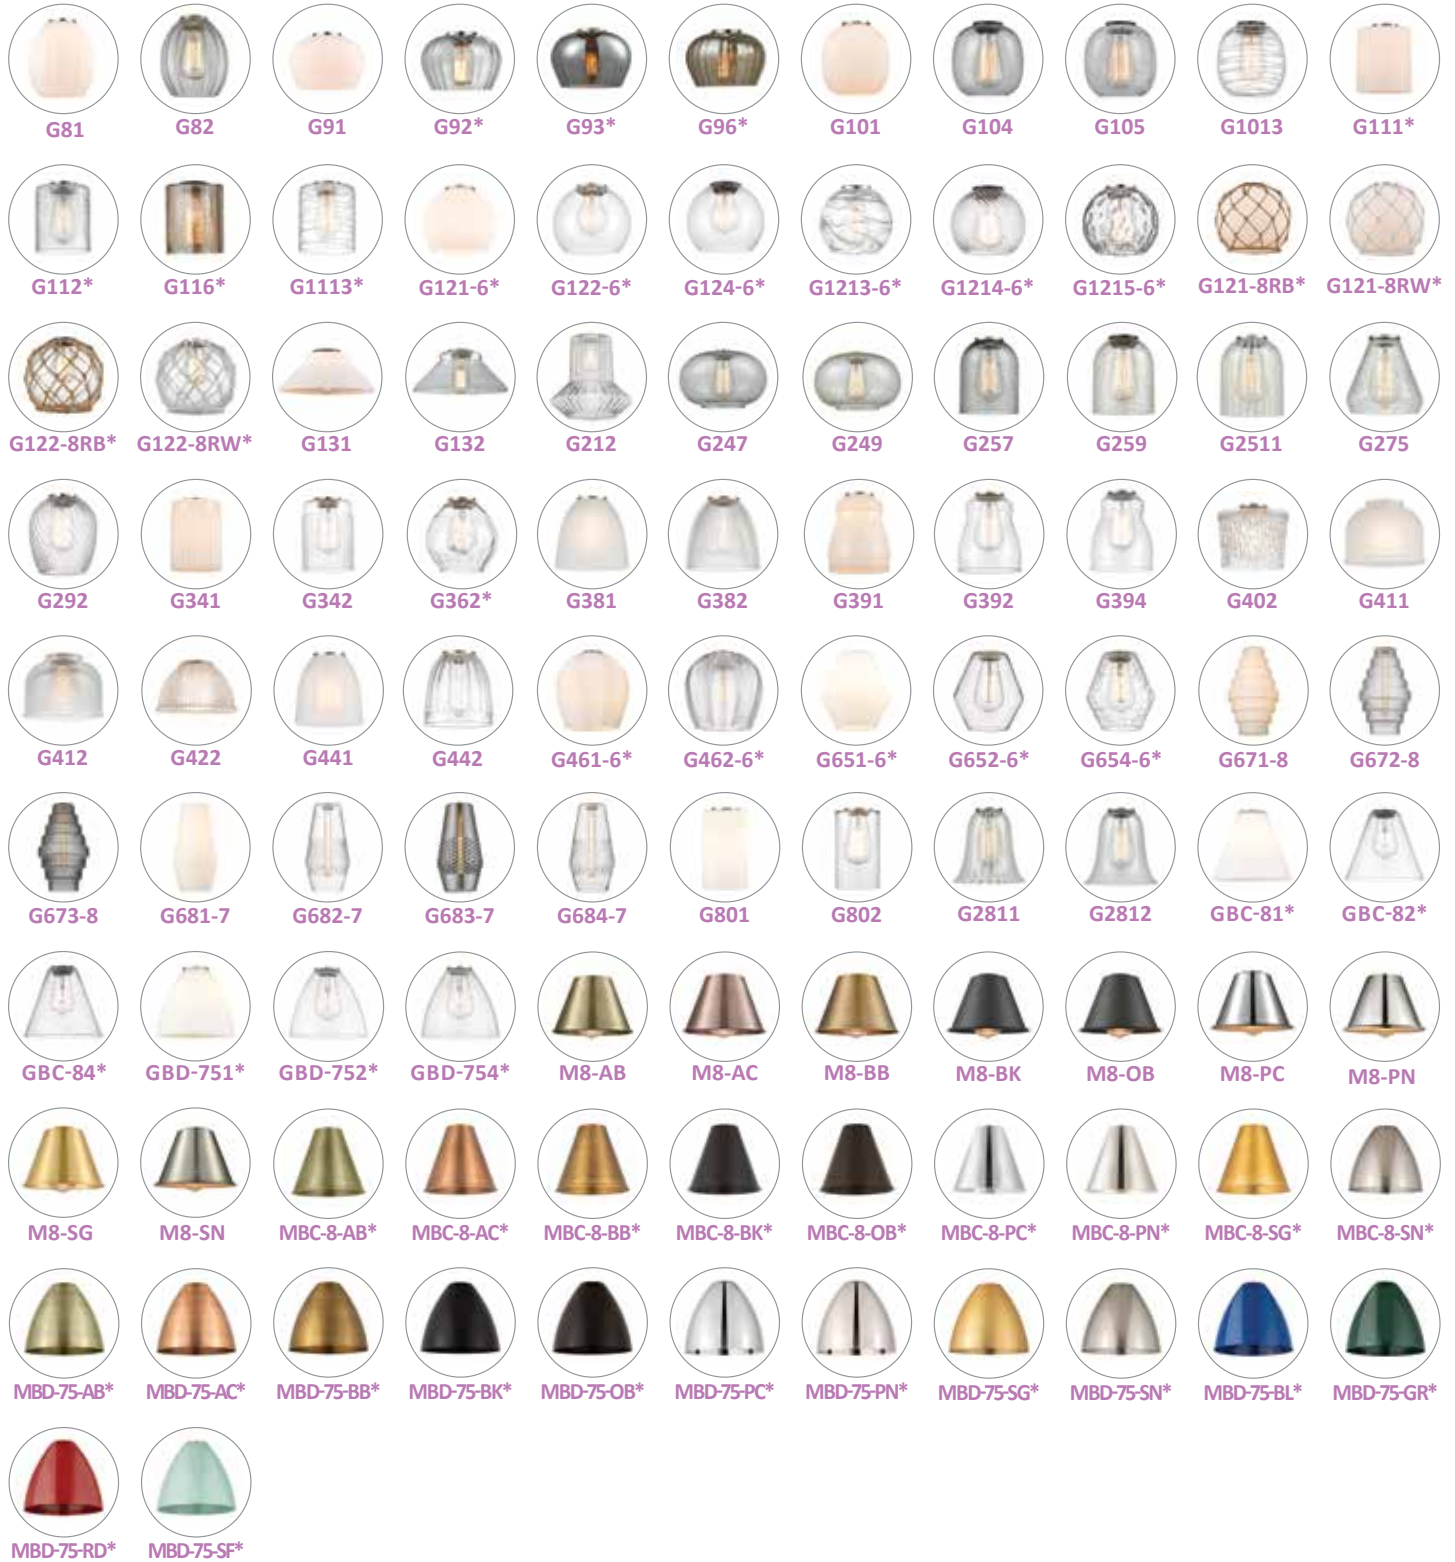

SELECT FROM 2 TYPES OF BALLSTON SHADES: GLASS SHADES - METAL SHADES

*ADDITIONAL SIZES AVAILABLE