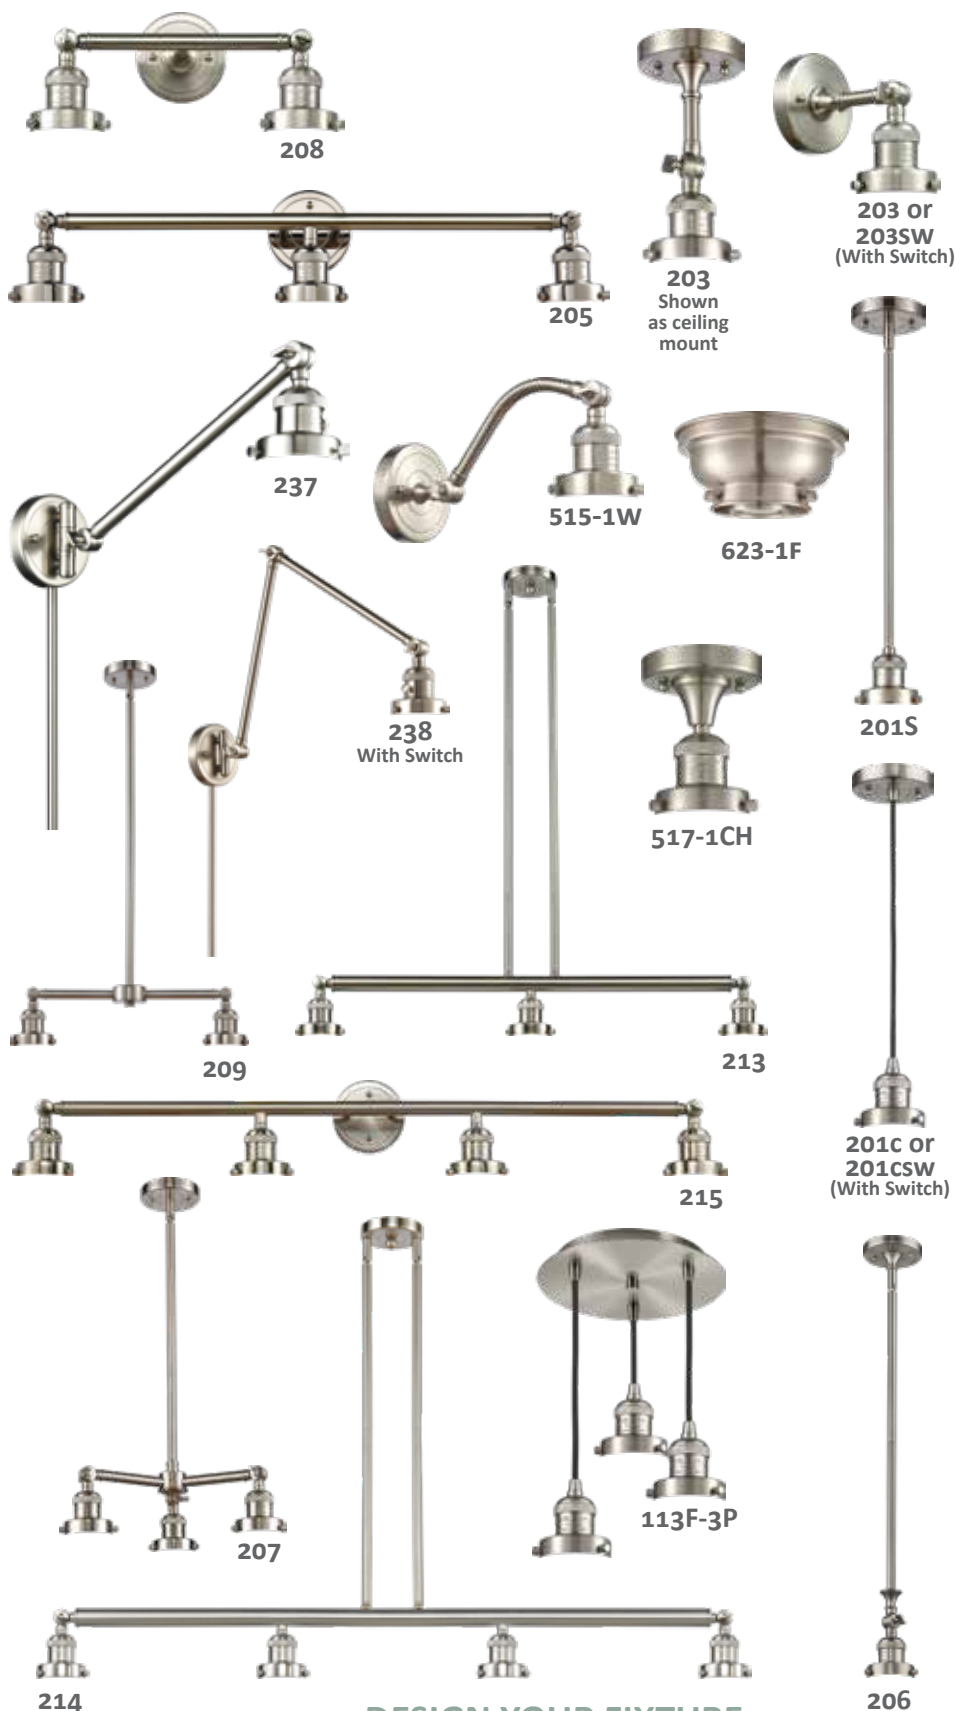

FRANKLIN RESTORATION COLLECTION

SELECT FIXTURE TYPE:

SELECT FINISH:

- **AB** Antique Brass
- **AC** Antique Copper
- **BAB** Black / Antique Brass
- **BB** Brushed Brass
- **BK** Matte Black
- **OB** Oil Rubbed Bronze
- **PC** Polished Chrome
- **PN** Polished Nickel
- **SG** Satin Gold
- **SN** Satin Nickel

Available in **10** Finishes

ACCESSORIES:

BP-5: 5 1/2" DIA x 1/4" H
Decorative Backplate
(Available in all finishes)

DESIGN YOUR FIXTURE

236

FIXTURE
203

FINISH
PC

GLASS
G52

Complete Fixture Number
203-PC-G52