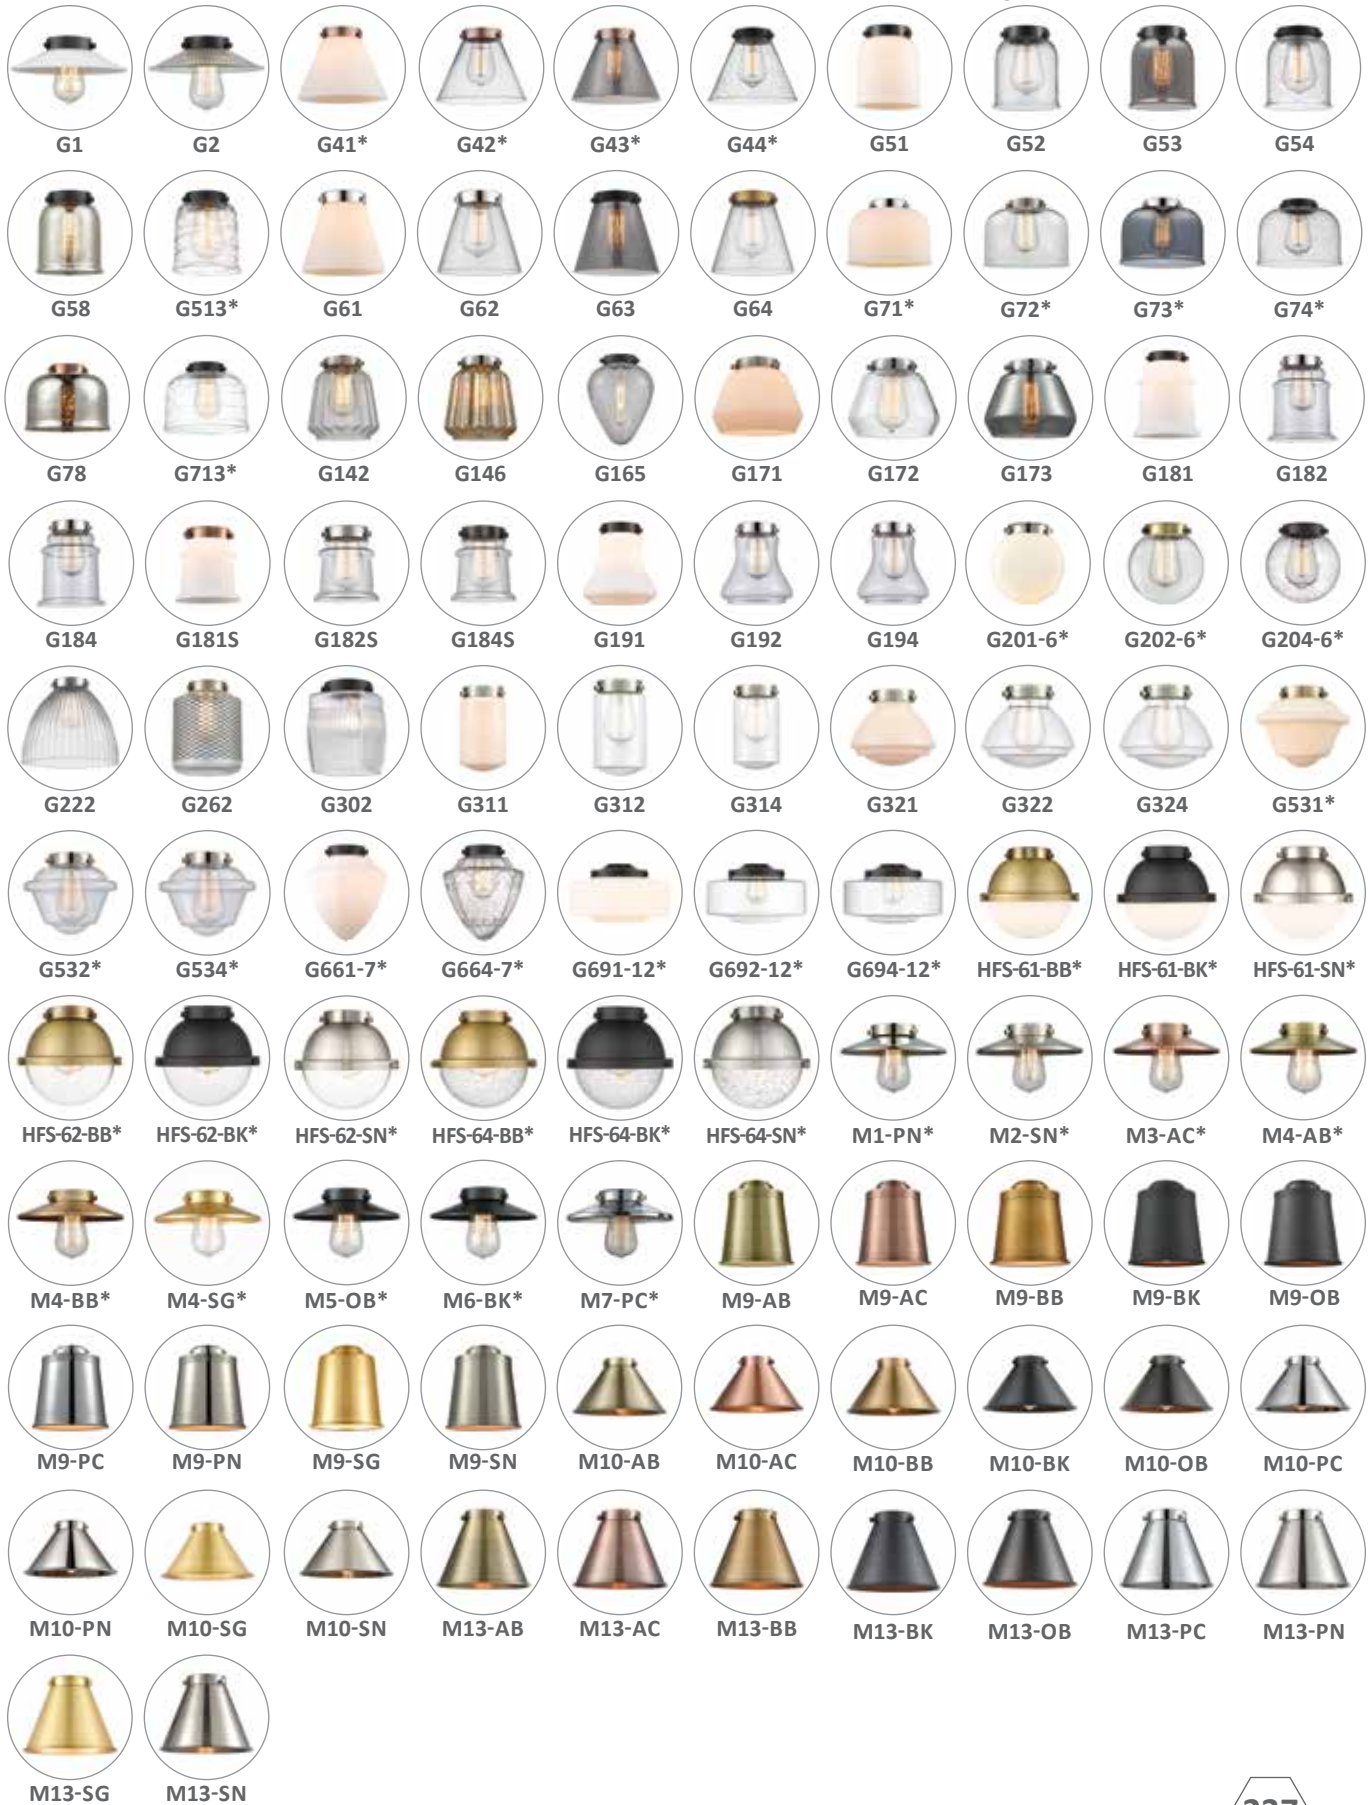

FRANKLIN RESTORATION COLLECTION

SELECT FROM 3 TYPES OF SHADES:
GLASS SHADES - METAL SHADES - COMBO GLASS/METAL SHADES

*ADDITIONAL SIZES AVAILABLE