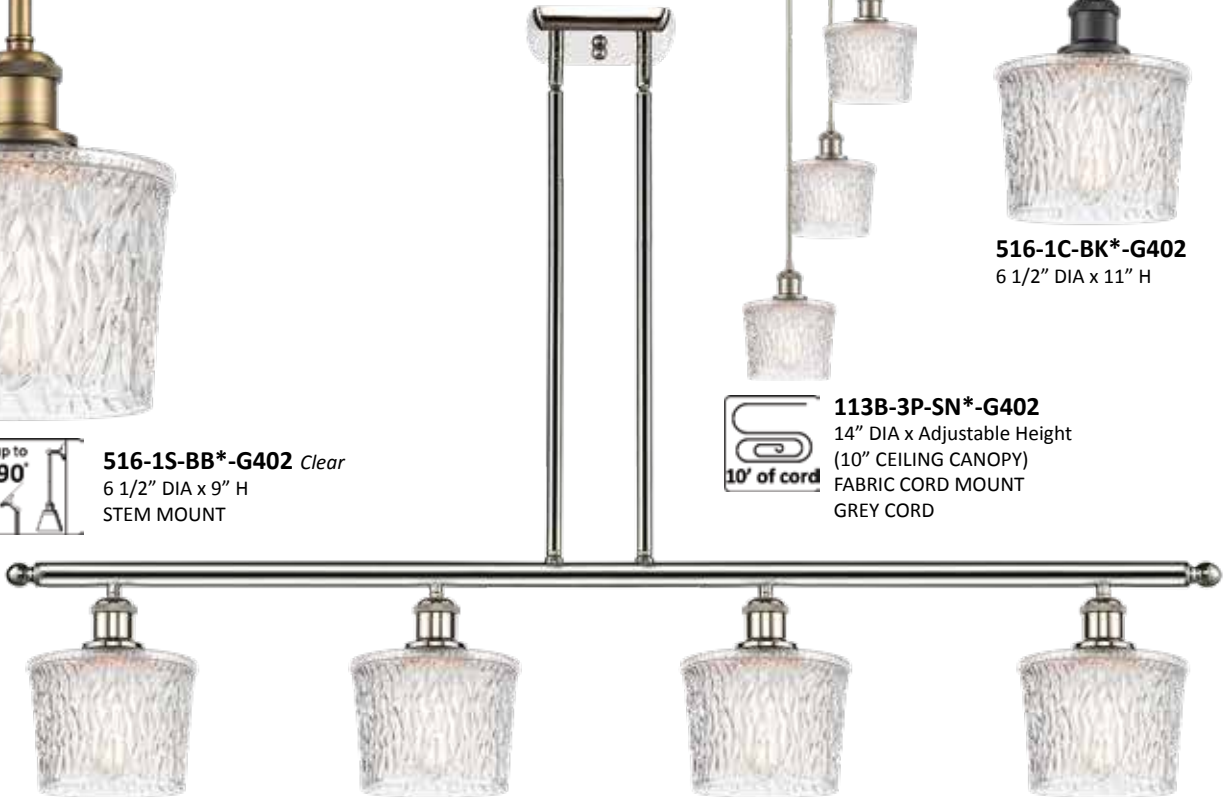

516-1C-BK*-G402
6 1/2" DIA x 11" H

516-1S-BB*-G402 Clear
6 1/2" DIA x 9" H
STEM MOUNT

113B-3P-SN*-G402
14" DIA x Adjustable Height
(10" CEILING CANOPY)
FABRIC CORD MOUNT
GREY CORD

516-4I-PN*-G402 Clear
48" LONG x 6 1/2" W x 9" H
STEM MOUNT