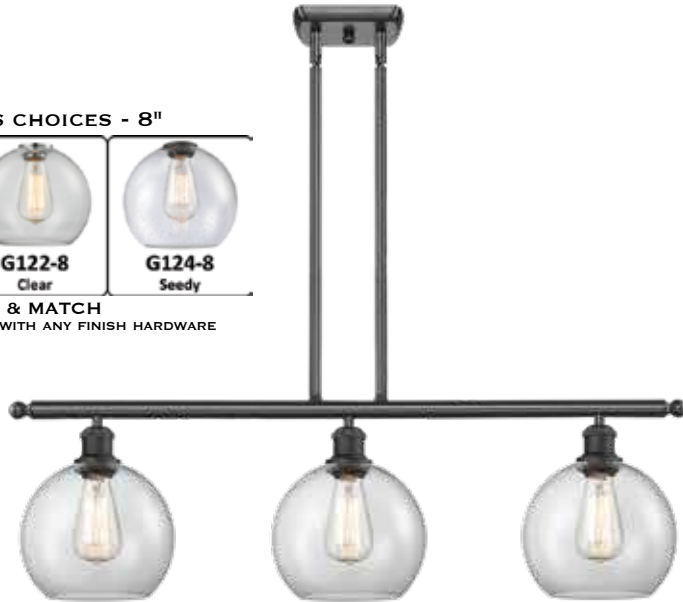

516-3I-BK*-G122-8 Clear
36" LONG x 8" W x 11" H
STEM MOUNT