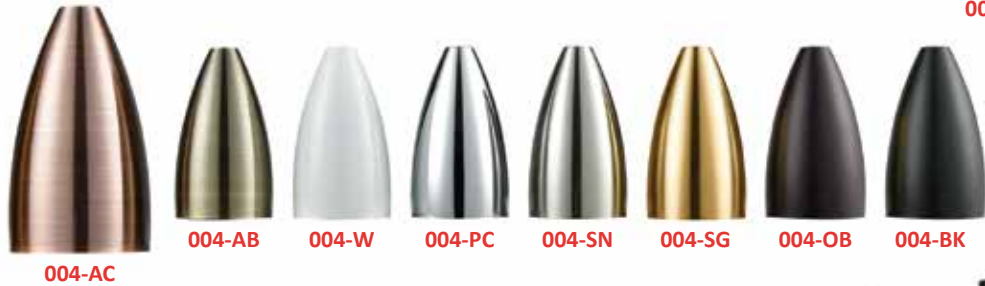

004-*
"FAIRCHILD"
2" DIA x 3 1/2" H
Machined Heavy Aluminum

005-*
"GATSBY"
1 3/4" DIA x 3" H
Machined Heavy Aluminum