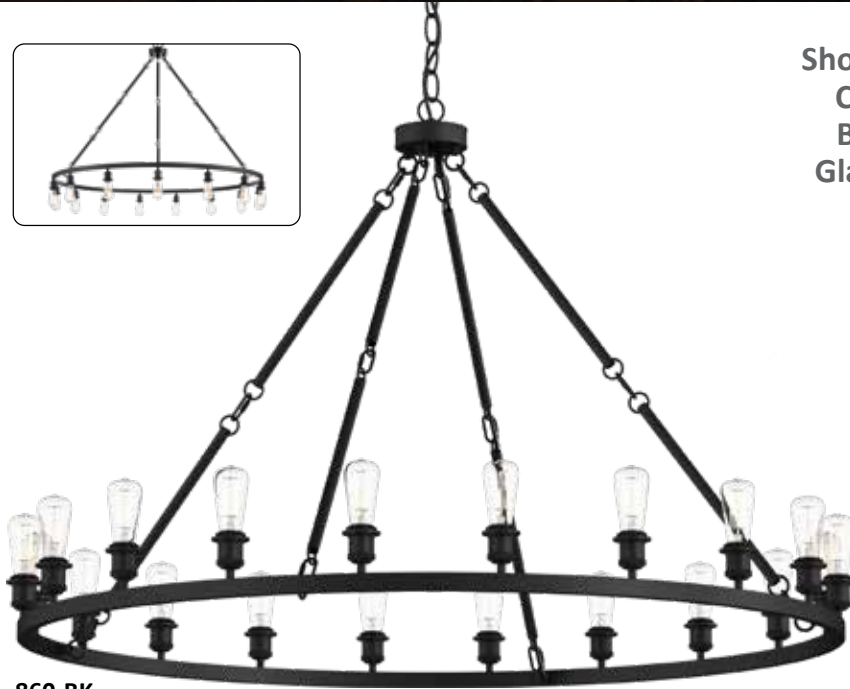

SALOON COLLECTION

HEAVY METAL RING CHANDELIERS

860-BK
60" DIA x 42 1/2" H
If extra chain needed, order Item CN-BK-LG
20 Light (1 Tier)
25 Watt Bulbs
This fixture exceeds 50 pounds when glass or metal shades are added

Shown With Bare Bulbs
Can Accommodate
Ballston Collection
Glass & Metal Shades
See Page 223