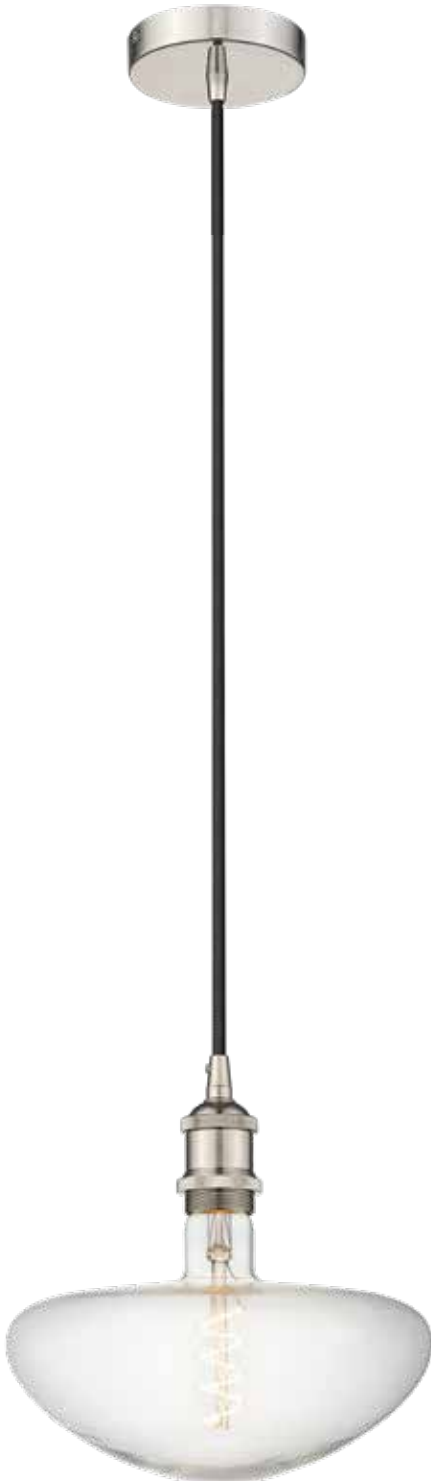

MIX & MATCH
ANY OF OUR VINTAGE PENDANTS
WITH ANY OF OUR VINTAGE BULBS
IN ANY OF THE 9 FINISHES

616-1P-PN*-BB250LED
5" DIA Canopy x
2" Body DIA x 3 1/2" H
BLACK FABRIC CORD MOUNT

616-1P-SG*-BB164LED
5" DIA Canopy x
2" Body DIA x 3 1/2" H
BLACK FABRIC CORD MOUNT