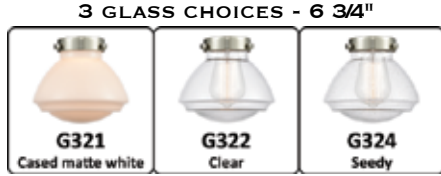

FRANKLIN RESTORATION COLLECTION

6 3/4" OLEAN SERIES

- AB
- ACC
- BAB
- BB
- BK
- OB
- PC
- PN
- SG
- SN

MIX & MATCH
SELECT ANY GLASS WITH ANY FINISH HARDWARE

Solid Brass 180 Degree
Adjustable Swivel
Internal teeth lock at
5 Degree intervals for
the perfect position.