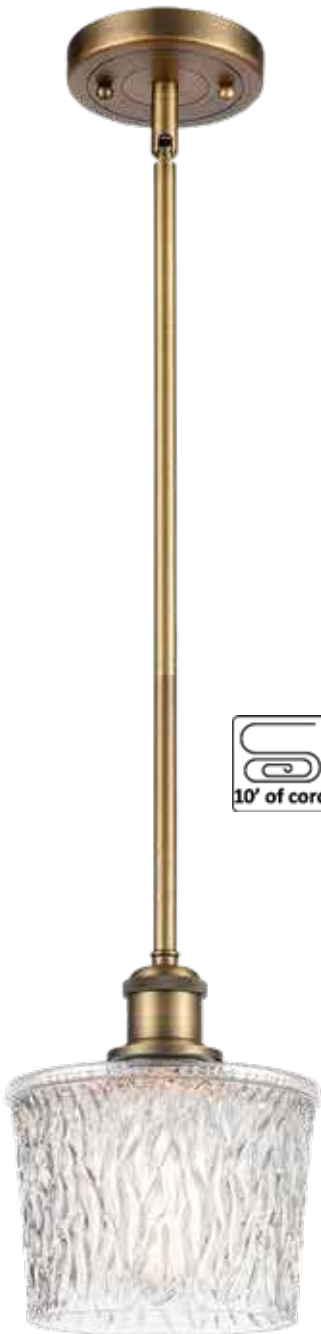

BALLSTON COLLECTION

6 1/2" NIAGARA SERIES - HEAVY CRYSTAL GLASS

AB

AC

BAB

BB

BK

OB

PC

PN

SG

SZ

WPC

516-1P-PC*-G402 Clear
6 1/2" DIA x 9 1/2" H
FABRIC CORD MOUNT
Black cord with all except
PC/PN/SN/WPC with grey cord.
OB with brown cord.