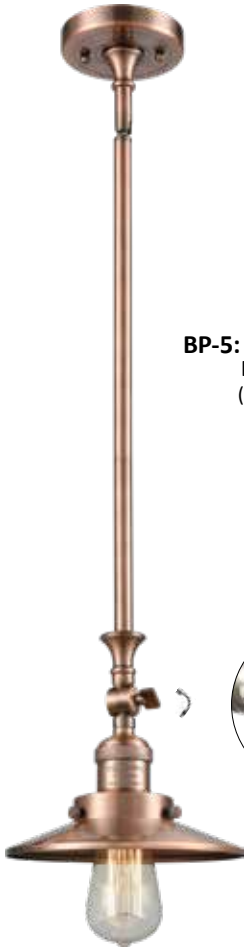

206-AC*-M3-AC
8" DIA x 8" H
STEM MOUNT
(with swivel)

201CSW-BAB*-M6-BK
8" DIA x 5 1/2" H
FABRIC CORD MOUNT

201C-BB*-M4-BB
8" DIA x 5 1/2" H
BLACK FABRIC CORD MOUNT

201S-PN*-M6-BK
8" DIA x 5" H
STEM MOUNT