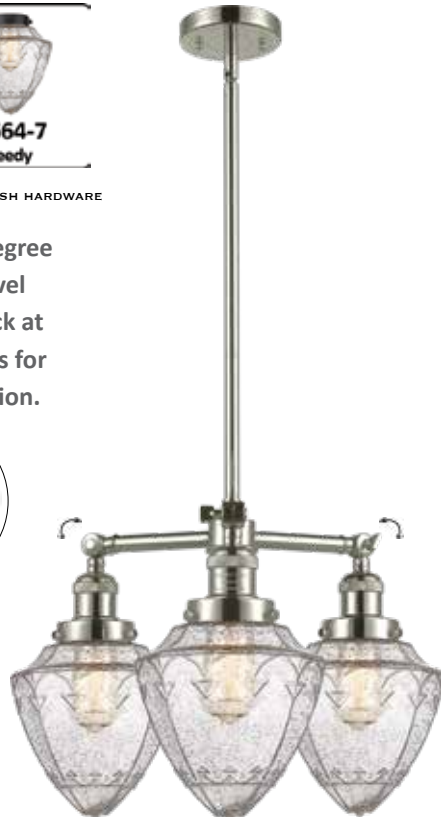

SG

SN

113F-3P-OB*-G661-7

Cased Matte White
13" DIA x Adjustable Height
(10" CEILING CANOPY)
FABRIC CORD MOUNT

2 GLASS CHOICES - 7"

MIX & MATCH
SELECT ANY GLASS WITH ANY FINISH HARDWARE

Solid Brass 180 Degree
Adjustable Swivel
Internal teeth lock at
5 Degree intervals for
the perfect position.