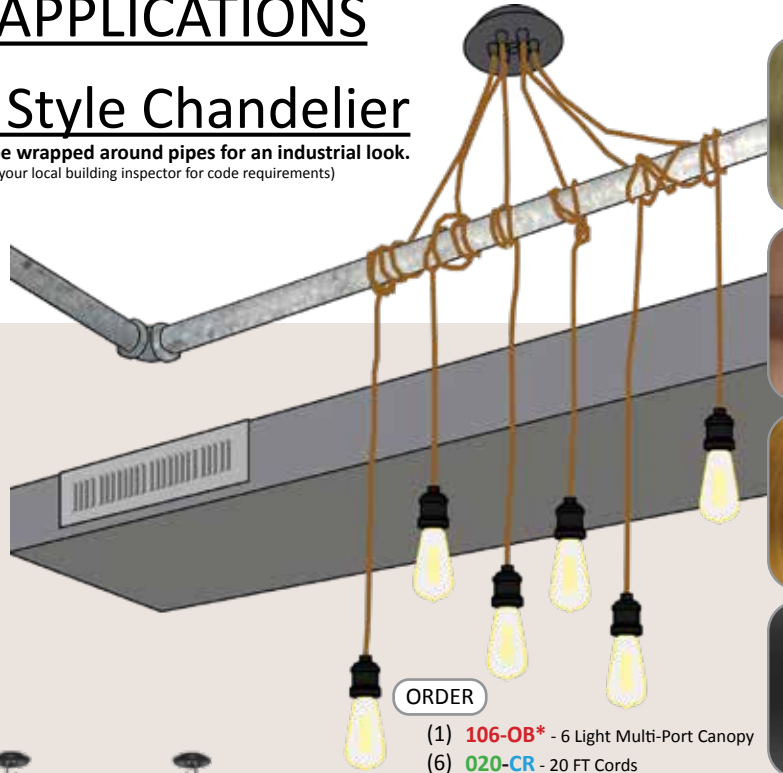

EXAMPLES OF SPECIAL APPLICATIONS

Free Style Chandelier

Fabric cords can be wrapped around pipes for an industrial look.
(Check with your local building inspector for code requirements)

AB

AC

BB

BK

OB

PC

PZ

SG

SN

W