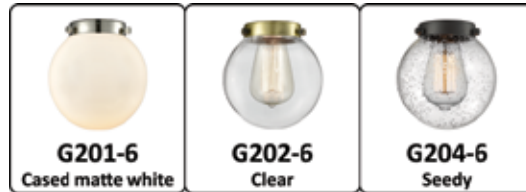

3 GLASS CHOICES - 6"

MIX & MATCH
SELECT ANY GLASS WITH ANY FINISH HARDWARE