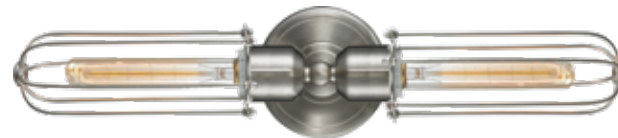

900-1P-PC*-CE225-PC
4 1/2" DIA x 11" H
(shade size: 3 3/4" D x 8" H)
FABRIC CORD MOUNT

BP-5: 5 1/2" DIA x 1/4" H
Decorative Backplate
(Available in all finishes)
Optional

900-2W-SN*-CE225-SN
22" W x 4 1/2" H x 6" EXT
(shade size: 3 3/4" D x 8" H)
Mount vertically or horizontally