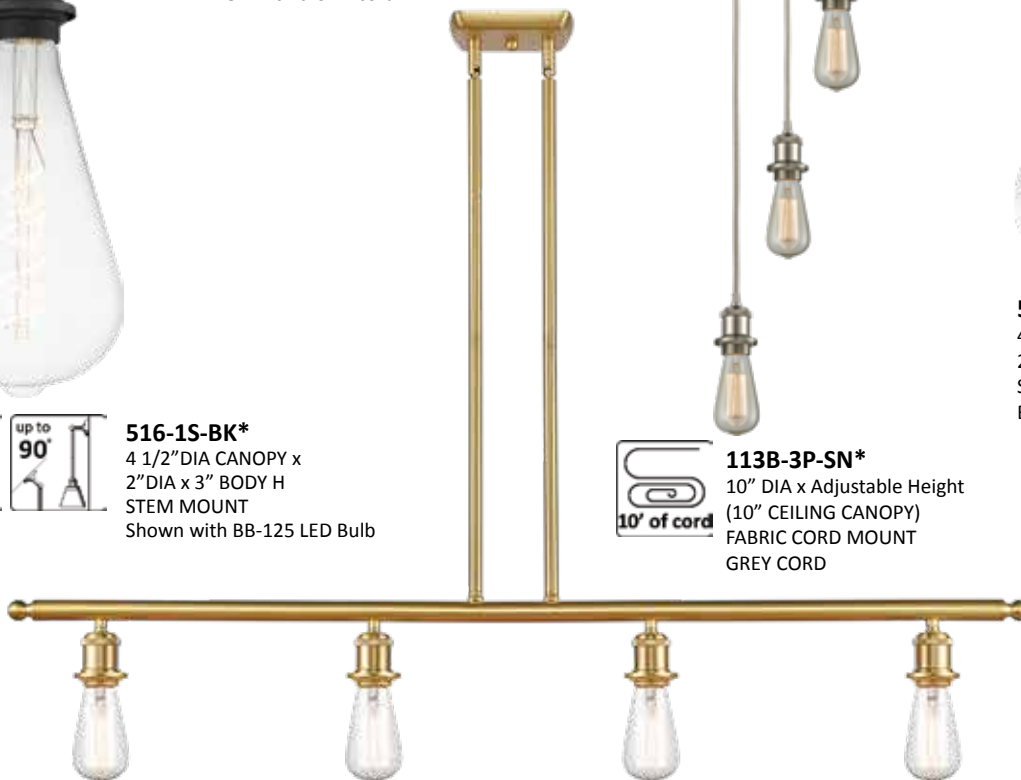

516-1C-AC*
4 1/2" DIA CANOPY x
2" DIA x 5" BODY H
Shown with
BB-164 LED Bulb

516-1S-BK*
4 1/2" DIA CANOPY x
2" DIA x 3" BODY H
STEM MOUNT
Shown with BB-125 LED Bulb

113B-3P-SN*
10" DIA x Adjustable Height
(10" CEILING CANOPY)
FABRIC CORD MOUNT
GREY CORD