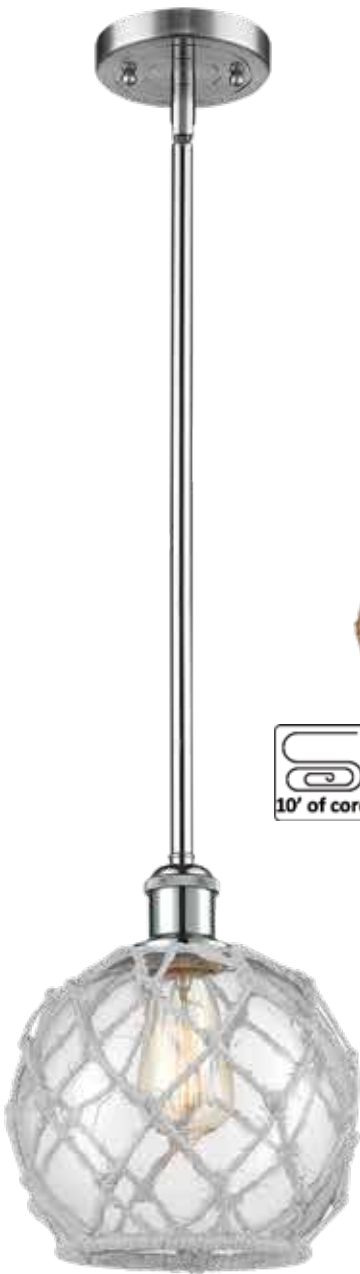

516-1P-BAB*-G121-8RB *White/Brown Rope*
8" DIA x 10 1/2" H
FABRIC CORD MOUNT
Black cord with all except
PC/PN/SN/WPC with grey cord.
OB with brown cord.