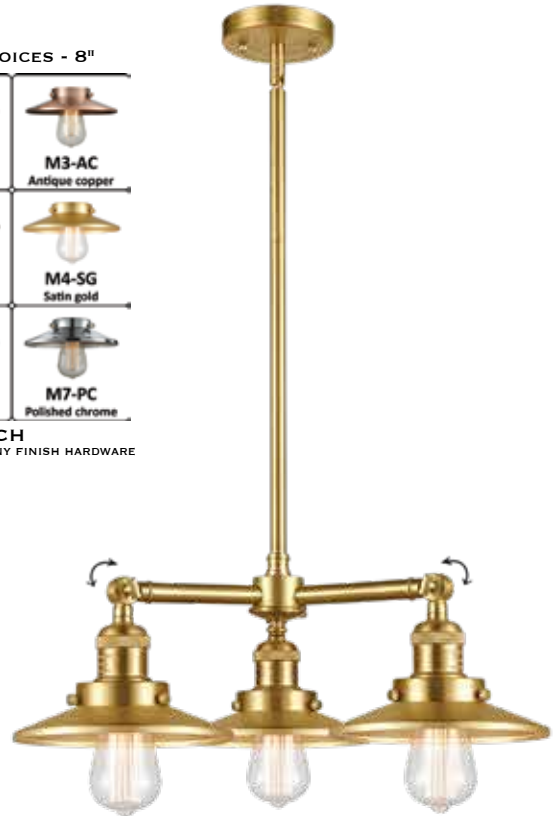

207-SG*-M4-SG
21" DIA x 8" H
SWIVEL STEM MOUNT