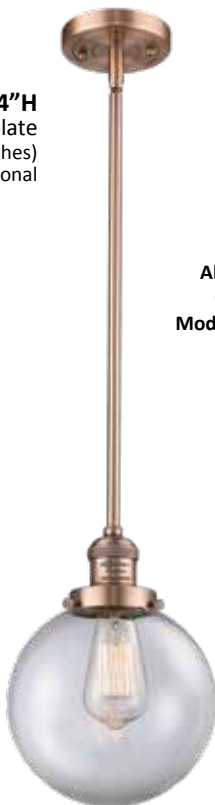

BP-5: 5 1/2" DIA x 1/4" H
 Decorative Backplate
 (Available in all finishes)
 Optional

206-PN*-G204-8 Seedy
 8" DIA x 14" H
 STEM MOUNT
 (with swivel)

Also available with
 ON-OFF Switch.
 Model number: 201CSW