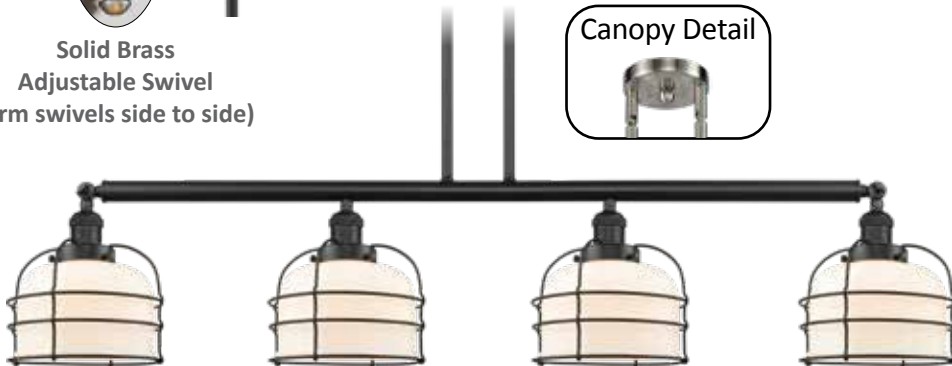

Canopy Detail

213-BAB*-G74-CE Seedy
37" LONG x 9" W x 12" H

Canopy Detail

214-BK*-G71-CE Cased Matte White
49" LONG x 9" W x 12" H

BP-5: 5 1/2" DIA x 1/4" H
Decorative Backplate
(Available in all finishes)
Optional