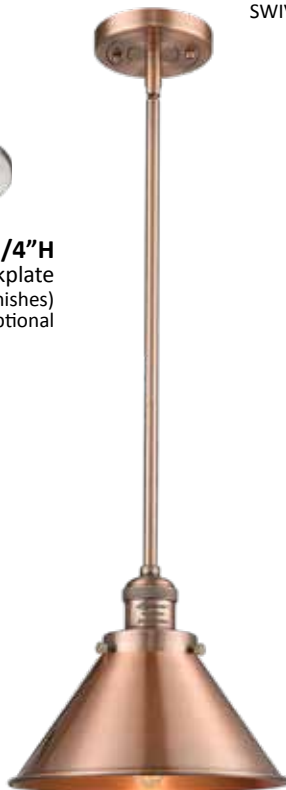

206-PC*-M10-PC
10" DIA x 11 1/2" H
STEM MOUNT
(with swivel)

BP-5: 5 1/2" DIA x 1/4" H
Decorative Backplate
(Available in all finishes)
Optional

2015-AC*-M10-AC
10" DIA x 8 1/2" H
STEM MOUNT

Also available with
ON-OFF Switch.
Model number: 201CSW