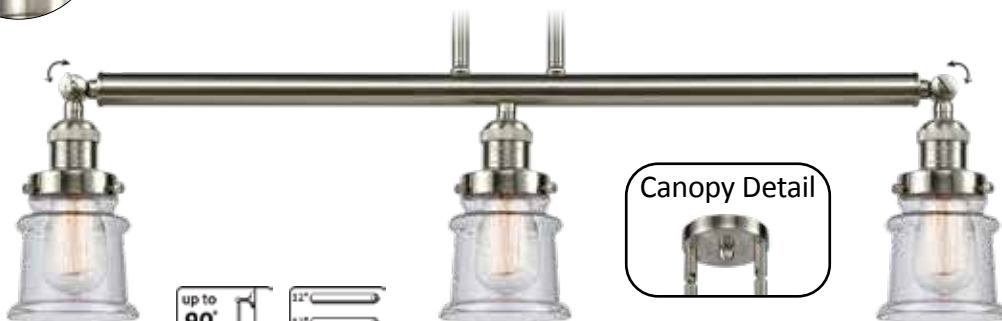

MIX & MATCH
SELECT ANY GLASS WITH ANY FINISH HARDWARE

BP-5: 5 1/2" DIA x 1/4" H
Decorative Backplate
(Available in all finishes)
Optional

209-BK*-G182S Clear
19" LONG x 5 1/4" W x 10" H

Canopy Detail

213-SN*-G184S Seedy
35" LONG x 5 1/4" W x 10" H