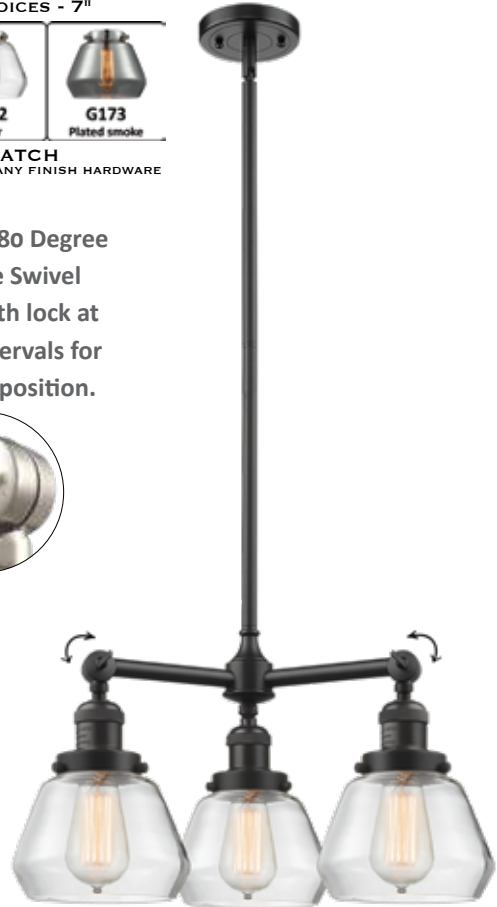

FRANKLIN RESTORATION COLLECTION

7" FULTON SERIES

- AB
- ACC
- BAB
- BB
- BK
- OB
- PC
- PN
- SG
- SZ

3 GLASS CHOICES - 7"

G171 Cased matte white	G172 Clear	G173 Plated smoke

MIX & MATCH
SELECT ANY GLASS WITH ANY FINISH HARDWARE

Solid Brass 180 Degree
Adjustable Swivel
Internal teeth lock at
5 Degree intervals for
the perfect position.

**HAND
BLOWN
GLASS**

340

*AVAILABLE IN **10** FINISHES

All products are made with cast components - Solid Brass Swivels - 100 WATT DAMP LOCATION RATED UL/CUL LISTED LED AND INCANDESCENT BULBS SOLD SEPARATELY. See page 452 for bulb options.