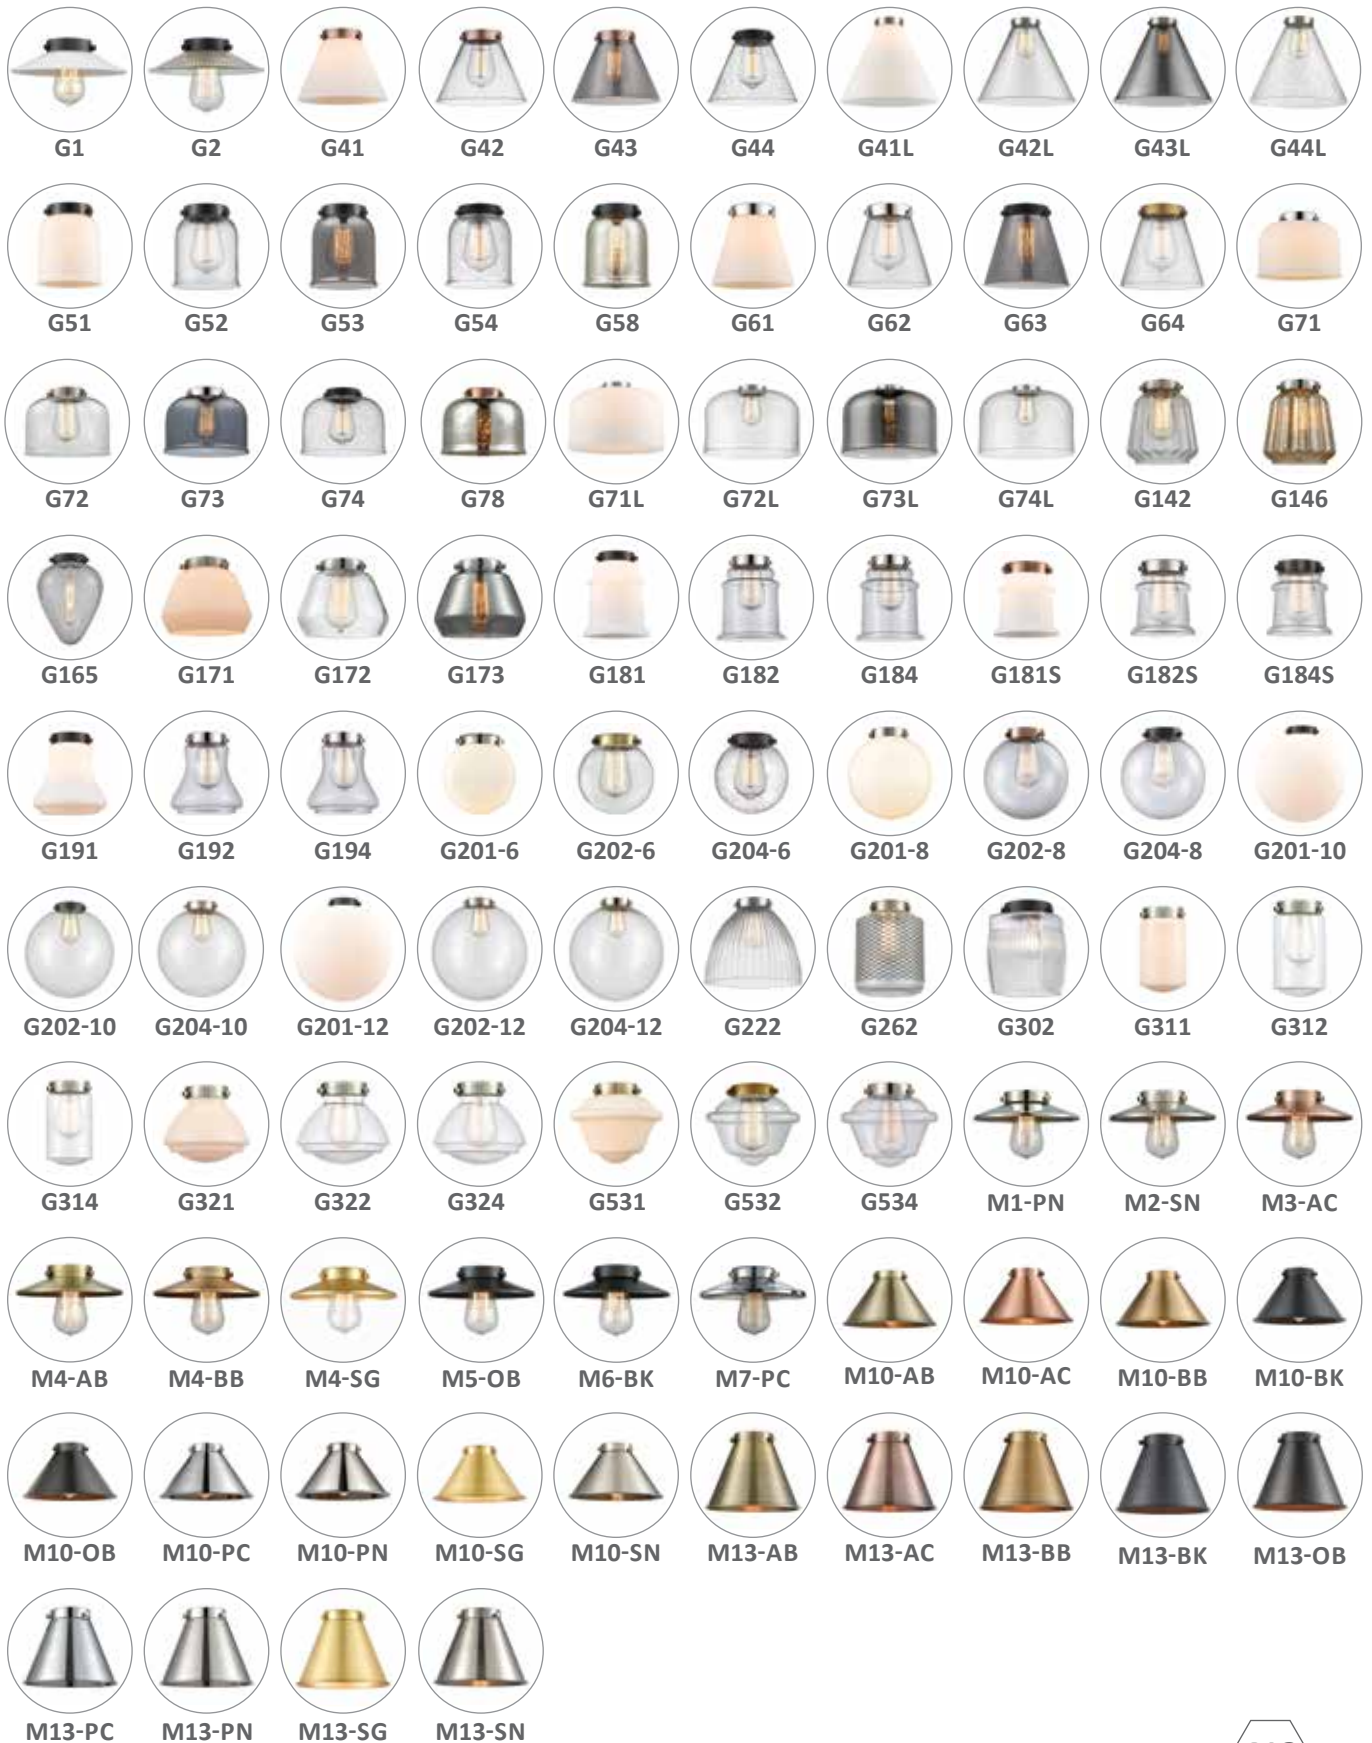

CADEN COLLECTION

SELECT FROM 2 TYPES OF SHADES:
GLASS SHADES - METAL SHADES