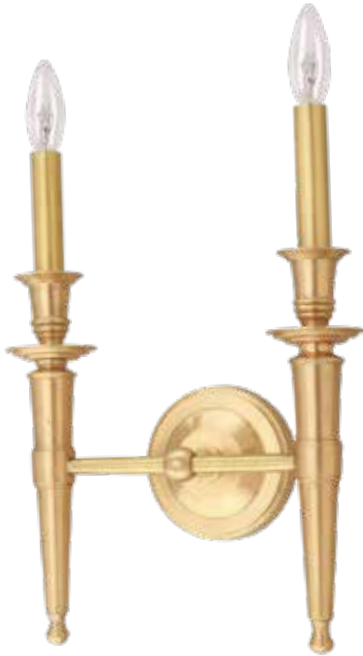

601-2W-NB
10 3/4" W x 13 3/4" H x 4 1/2" EXT
SOLID BRASS 3.75 LBS

602-1W-NB
4 1/2" W x 9" H x 7 1/4" EXT
SOLID BRASS 1.9 LBS

602-2W-NB
11" W x 9" H x 6 3/4" EXT
SOLID BRASS 3.4 LBS

SOLID CAST BRASS

NATURAL BRASS