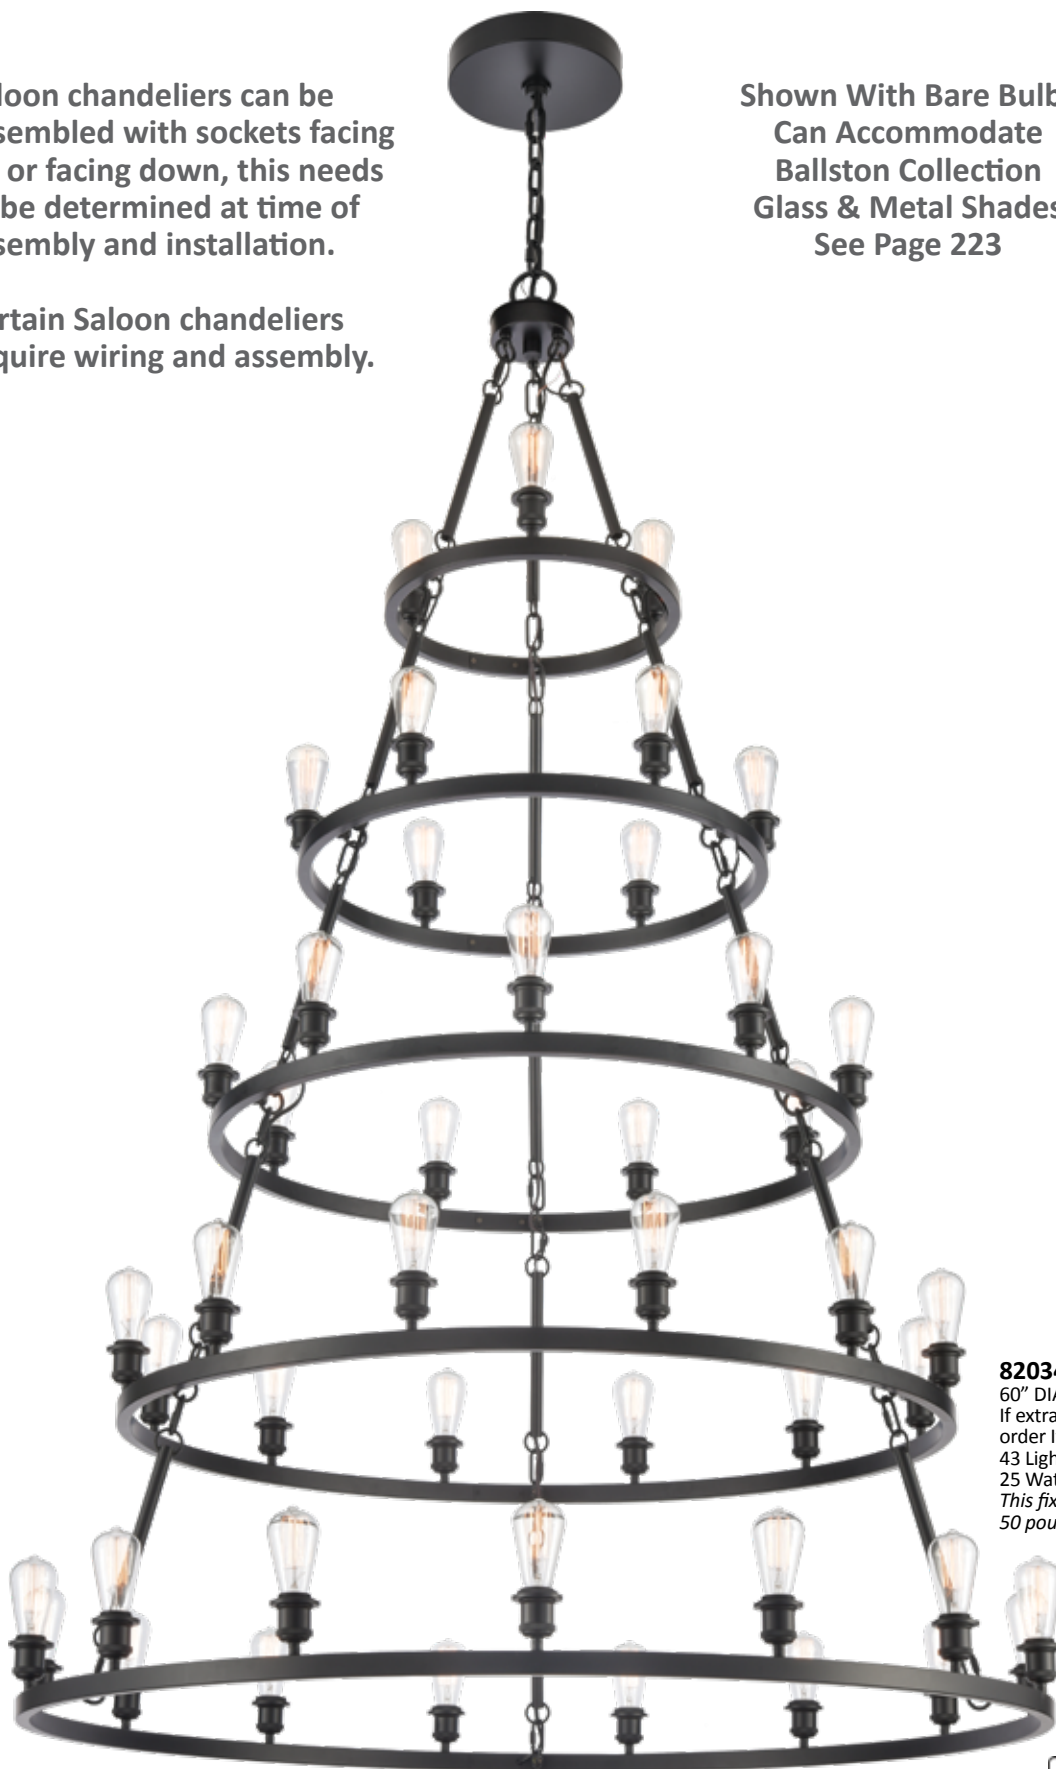

Certain Saloon chandeliers require wiring and assembly.

Shown With Bare Bulbs
Can Accommodate
Ballston Collection
Glass & Metal Shades
See Page 223

8203456-BK
60" DIA x 90 1/8" H
If extra chain needed,
order Item CN-BK-LG
43 Light (5 Tier)
25 Watt Bulbs
*This fixture exceeds
50 pounds without glass*