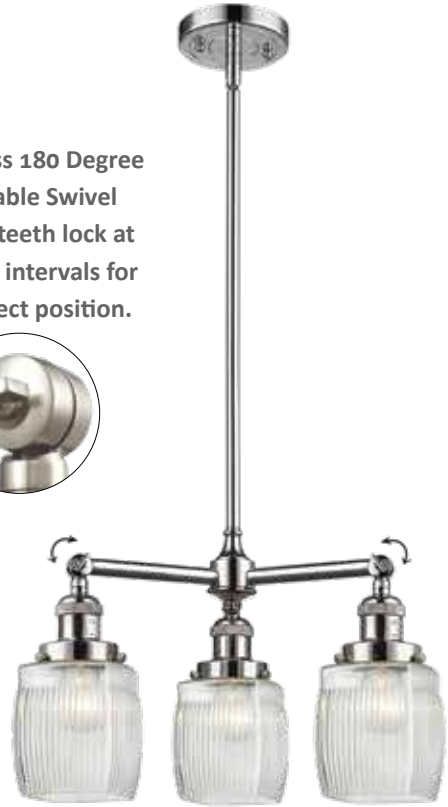

207-PC*-G302 Clear Halophane
18" DIA x 11" H
SWIVEL STEM MOUNT