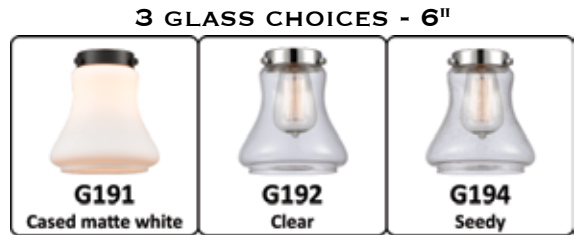

FRANKLIN RESTORATION COLLECTION

6" BELLMONT SERIES

ON-OFF Switch

237-PC*-G194 Seedy
6" W x 12" H x 18" EXT
12" arm is adjustable for the perfect position

G191
Cased matte white

G192
Clear

G194
Seedy

MIX & MATCH
SELECT ANY GLASS WITH ANY FINISH HARDWARE