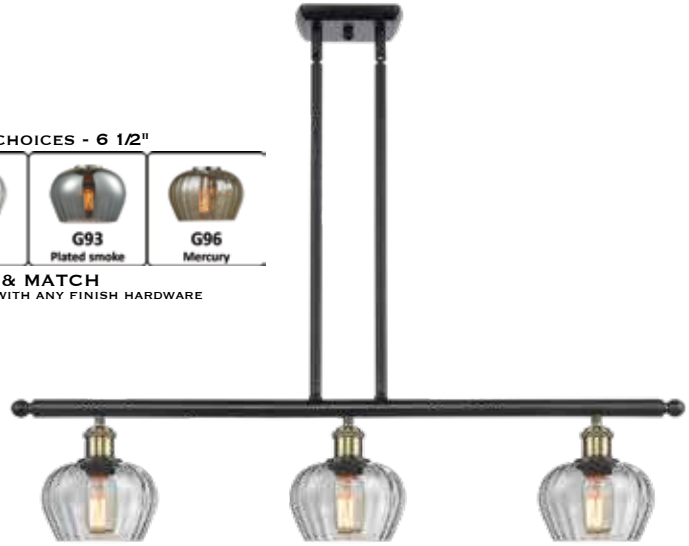

BALLSTON COLLECTION

6 1/2" FENTON SERIES

4 GLASS CHOICES - 6 1/2"

MIX & MATCH
SELECT ANY GLASS WITH ANY FINISH HARDWARE

516-1P-PC*-G96 Mercury
6 1/2" DIA x 8" H
FABRIC CORD MOUNT
Shown with BB-10T LED bulb
Black cord with all except
PC/PN/SN/WPC with grey cord.
OB with brown cord.