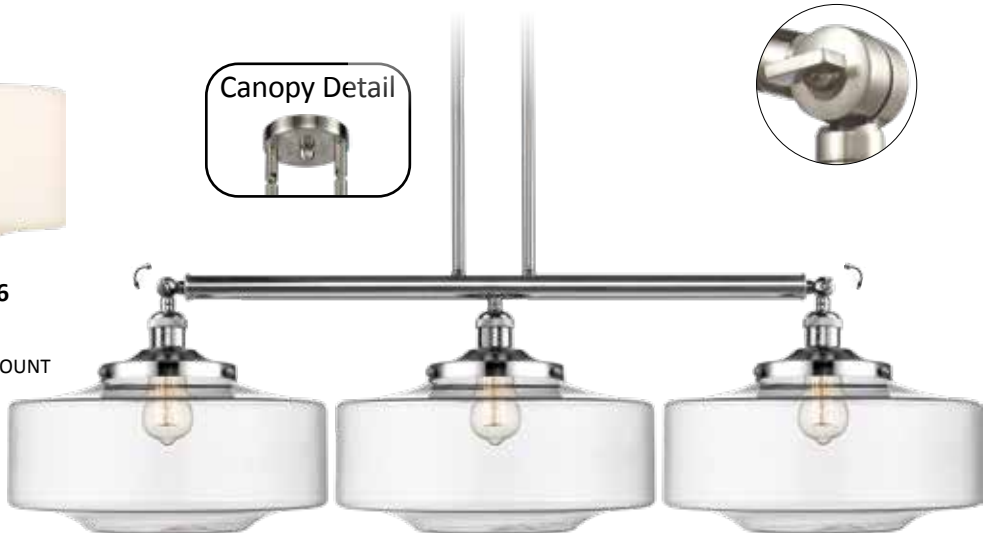

206-SG*-G694-16 Seedy
16" DIA x 14" H
STEM MOUNT
(with swivel)

213-PC*-G692-16 Clear
50" LONG x 16" W x 12 1/2" H

**HAND
BLOWN
GLASS**

AB

AC

BAB

BB

BK

OB

PC

PN

SG

SZ