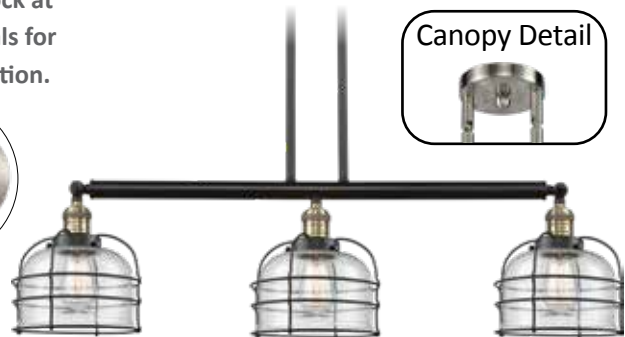

Canopy Detail

213-BAB*-G74-CE Seedy
37" LONG x 9" W x 12" H

Canopy Detail

214-BK*-G71-CE Cased Matte White
49" LONG x 9" W x 12" H

BP-5: 5 1/2" DIA x 1/4" H
Decorative Backplate
(Available in all finishes)
Optional