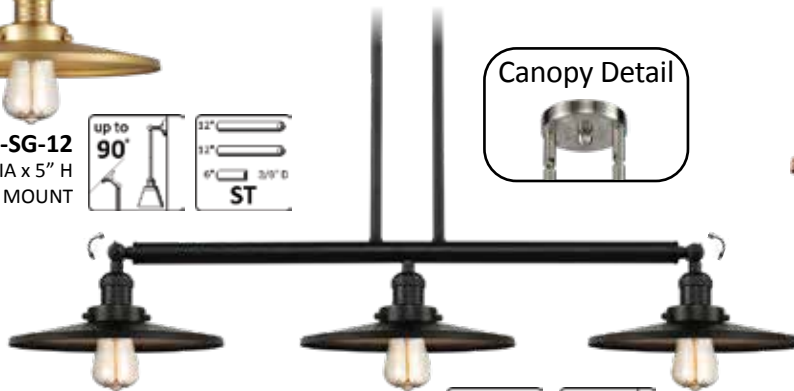

213-BK*-MFR-BK-12
42" LONG x 12" W x 6 1/4" H