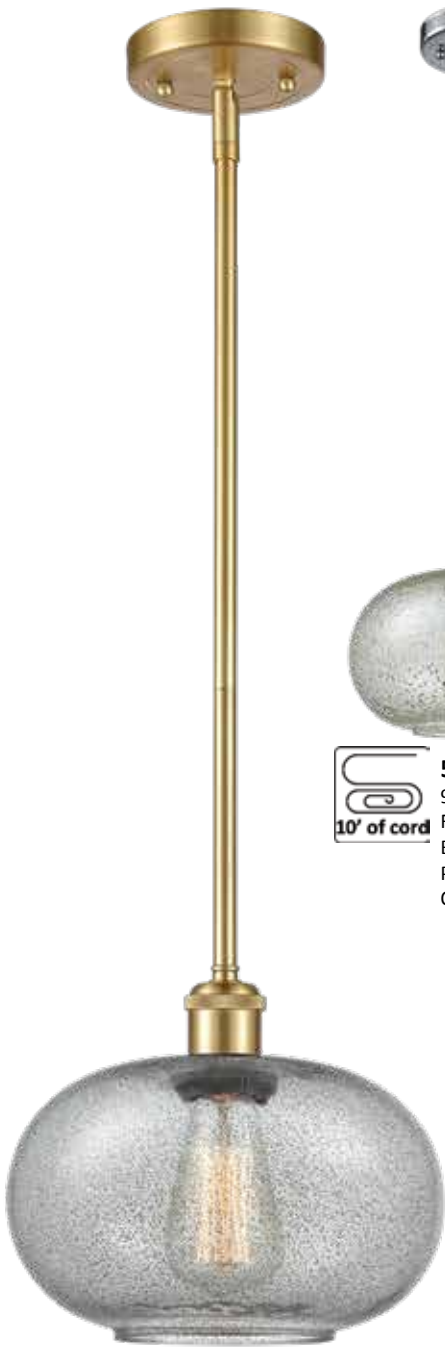

516-1S-SG*-G247 Charcoal

516-1P-PC*-G249 Mica

9 1/2" DIA x 9 1/2" H

FABRIC CORD MOUNT

Black cord with all except PC/PN/SN/WPC with grey cord. OB with brown cord.

10' of cord