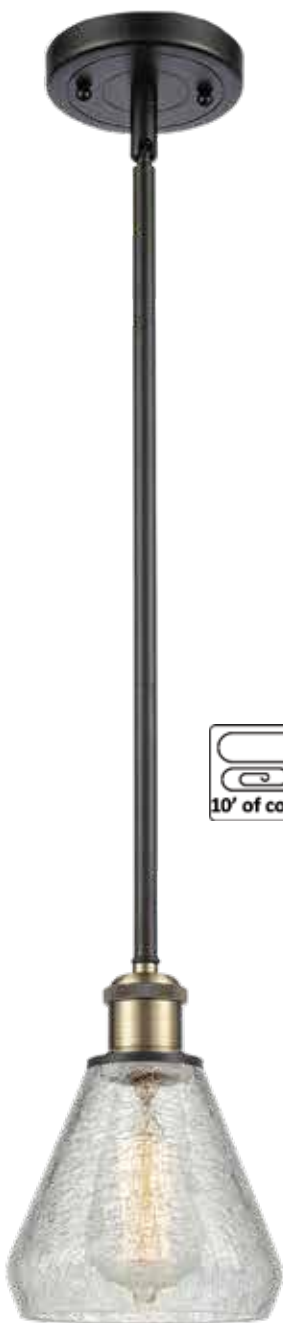

BALLSTON COLLECTION

6" CONESUS SERIES - HEAVY CRACKLE CLEAR GLASS

516-1P-SG*-G275 *Crackle*
 6" DIA x 9 1/2" H
 FABRIC CORD MOUNT
 Black cord with all except
 PC/PN/SN/WPC with grey cord.
 OB with brown cord.