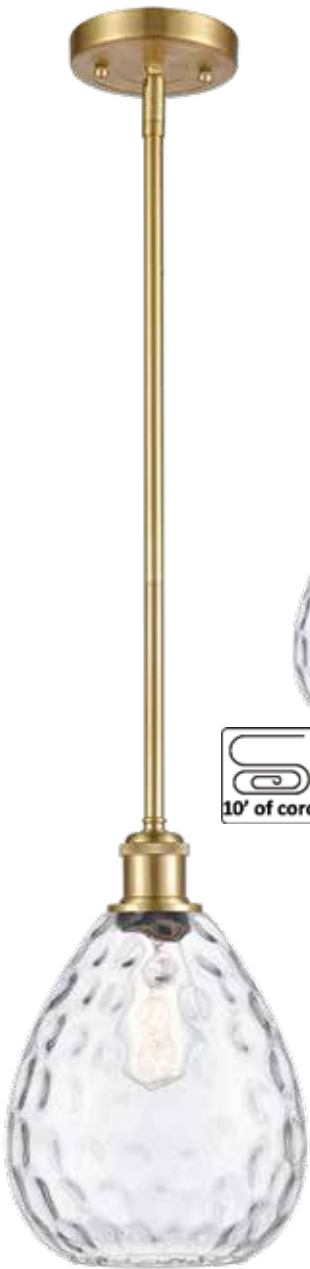

BALLSTON COLLECTION

8" WAVERLY SERIES - CLEAR WATER GLASS

516-1S-SG*-G372 Clear
8" DIA x 12" H
STEM MOUNT