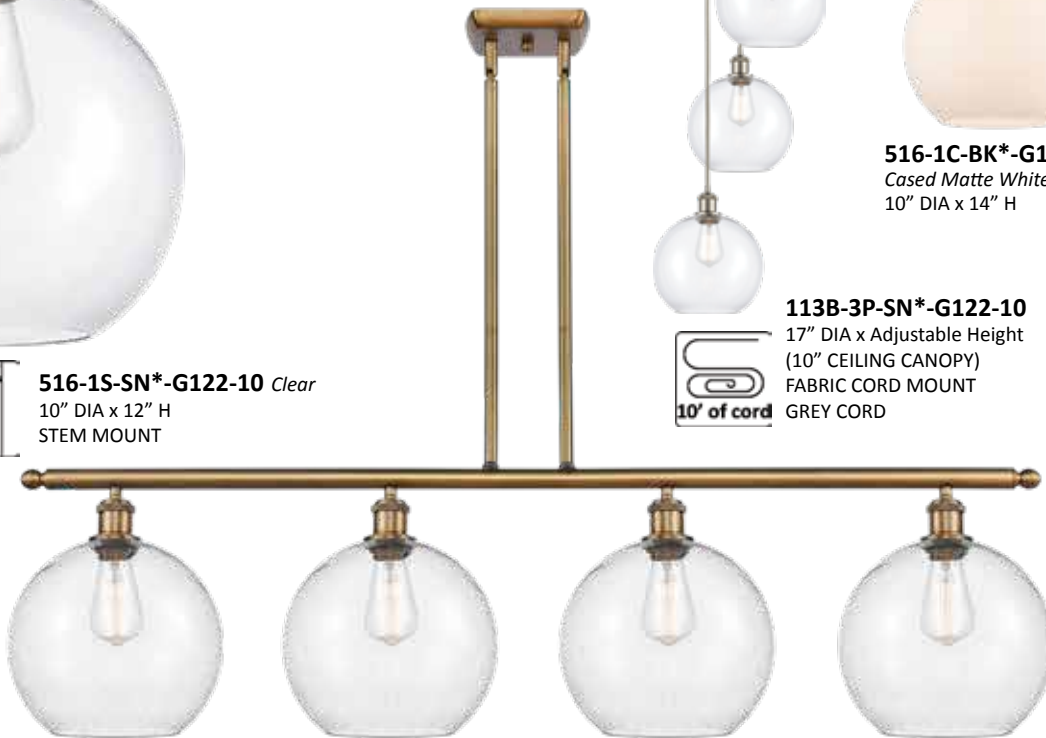

516-1S-SN*-G122-10 *Clear*
10" DIA x 12" H
STEM MOUNT

516-3I-SG*-G124-10 *Seedy*
36" LONG x 12" W x 12" H
STEM MOUNT

516-1C-BK*-G121-10
Cased Matte White
10" DIA x 14" H

113B-3P-SN*-G122-10
17" DIA x Adjustable Height
(10" CEILING CANOPY)
FABRIC CORD MOUNT
GREY CORD

516-4I-BB*-G122-10 *Clear*
48" LONG x 12" W x 12" H
STEM MOUNT

HAND
BLOWN
GLASS

All products are made with cast components - Solid Brass Swivels - 100 WATT DAMP LOCATION RATED UL/CUL LISTED LED AND INCANDESCENT BULBS SOLD SEPARATELY. See page 452 for bulb options.