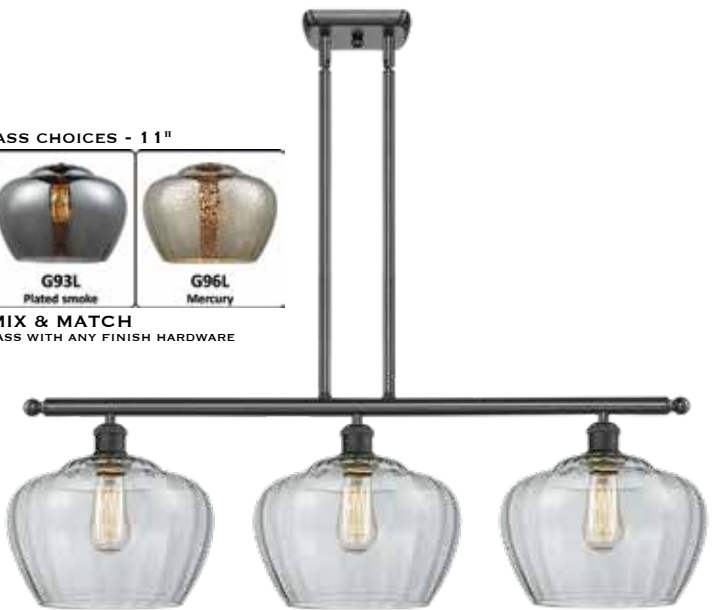

FIXTURES SHOWN
516-1S-BK-G92L

BALLSTON COLLECTION

11" FENTON SERIES

3 GLASS CHOICES - 11"

MIX & MATCH
SELECT ANY GLASS WITH ANY FINISH HARDWARE

516-1P-PN*-G96L Mercury
11" DIA x 11 1/2" H
FABRIC CORD MOUNT
Black cord with all except
PC/PN/SN/WPC with grey cord.
OB with brown cord.