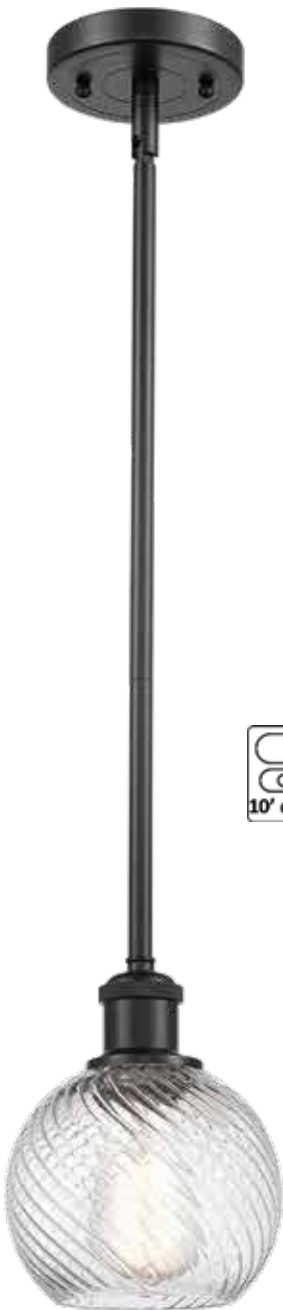

BALLSTON COLLECTION

6" ATHENS SERIES - CLEAR TWISTED SWIRL GLASS

- AB
- AC
- BAB
- BB
- BK
- OB
- PC
- PN
- SG
- SZ
- WPC

516-1P-BB*-G1214-6 *Twisted Swirl*
 6" DIA x 8 1/2" H
 FABRIC CORD MOUNT
 Black cord with all except
 PC/PN/SN/WPC with grey cord.
 OB with brown cord.