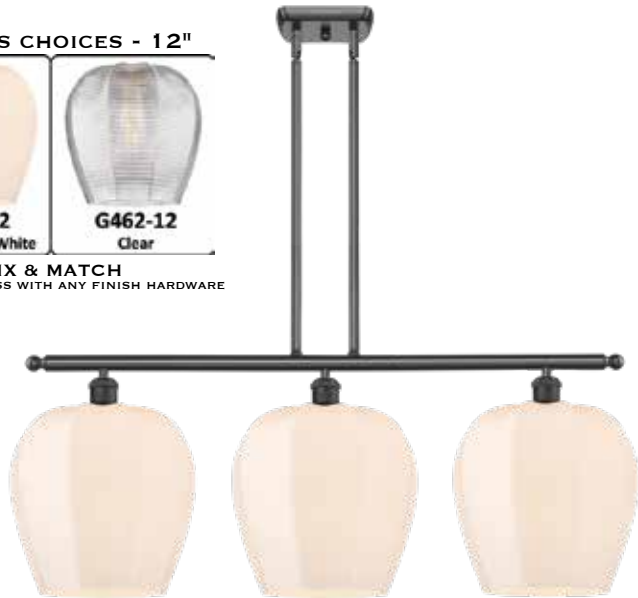

516-3I-OB*-G461-12 White
38 1/4" LONG x 12" W x 14 1/2" H
STEM MOUNT