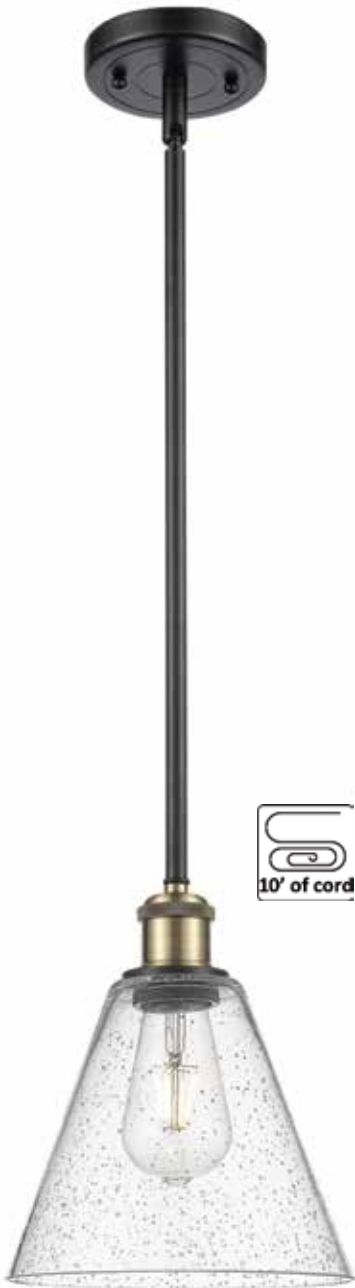

PC

PN

SG

SZ

WPC

3 GLASS CHOICES - 8"

MIX & MATCH
SELECT ANY GLASS WITH ANY FINISH HARDWARE

516-1P-AC*-GBC-81 White
8" DIA x 10 1/4" H
FABRIC CORD MOUNT
Black cord with all except
PC/PN/SN/WPC with grey cord.
OB with brown cord.