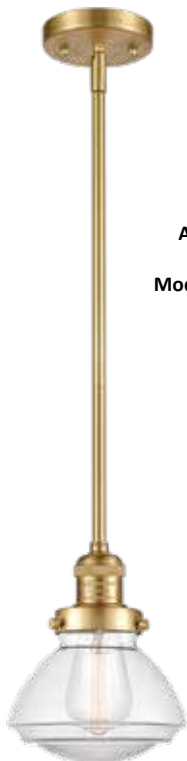

Also available with
ON-OFF Switch.
Model number: 201CSW

206-BAB*-G322 Clear
6 3/4" DIA x 11 1/2" H
STEM MOUNT
(with swivel)

201CSW-SN*-G324 Seedy
6 3/4" DIA x 9" H
FABRIC CORD MOUNT

201S-SG*-G322 Clear
6 3/4" DIA x 8 1/2" H
STEM MOUNT