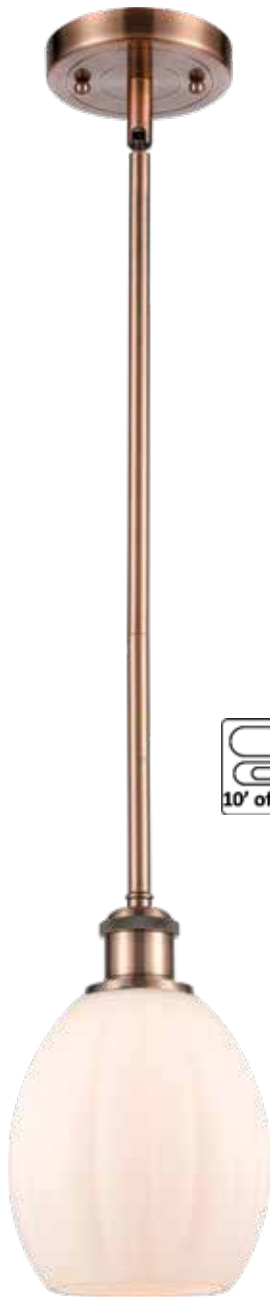

516-1P-BK*-G82 Clear

5 1/2" DIA x 10 1/2" H

FABRIC CORD MOUNT

Black cord with all except PC/PN/SN/WPC with grey cord. OB with brown cord.