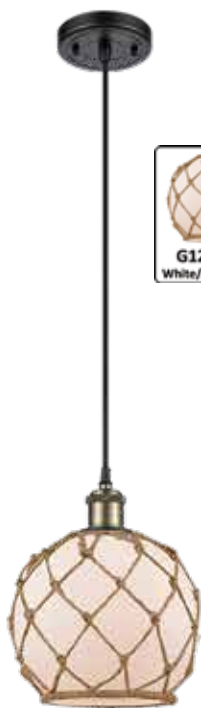

BALLSTON COLLECTION

8" FARMHOUSE SERIES - GLASS DRAPED WITH ROPE

4 GLASS CHOICES - 8"

MIX & MATCH
SELECT ANY GLASS WITH ANY FINISH HARDWARE

516-1P-BAB*-G121-8RB *White/Brown Rope*
8" DIA x 10 1/2" H
FABRIC CORD MOUNT
Black cord with all except
PC/PN/SN/WPC with grey cord.
OB with brown cord.