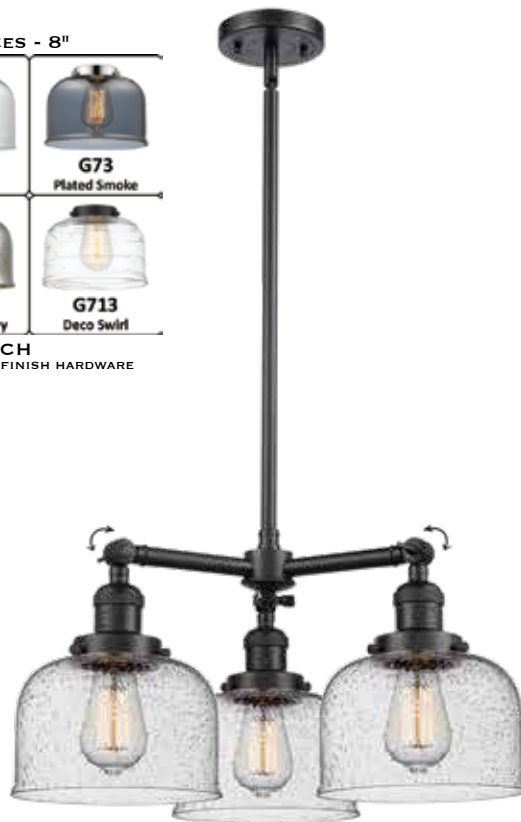

207-BK*-G74 Seedy
21" DIA x 13" H
SWIVEL STEM MOUNT