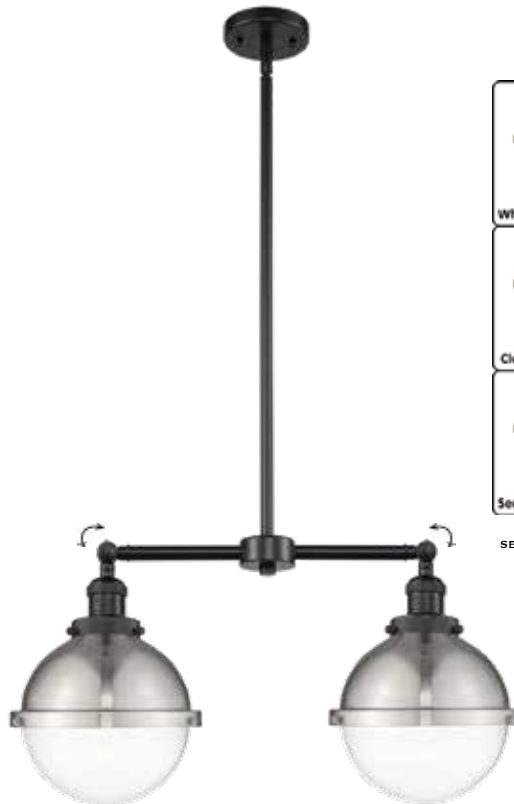

209-BK*-HFS-82-SN Clear
24" LONG x 9" W x 9 5/8" H

9 GLASS/METAL SHADE FINISH CHOICES - 8"

HFS-81-BB White / Brushed Brass	HFS-81-BK White / Matte Black	HFS-81-SN White / Satin Nickel
HFS-82-BB Clear / Brushed Brass	HFS-82-BK Clear / Matte Black	HFS-82-SN Clear / Satin Nickel
HFS-84-BB Seedy / Brushed Brass	HFS-84-BK Seedy / Matte Black	HFS-84-SN Seedy / Satin Nickel

MIX & MATCH
SELECT ANY GLASS/METAL SHADE WITH ANY FINISH HARDWARE