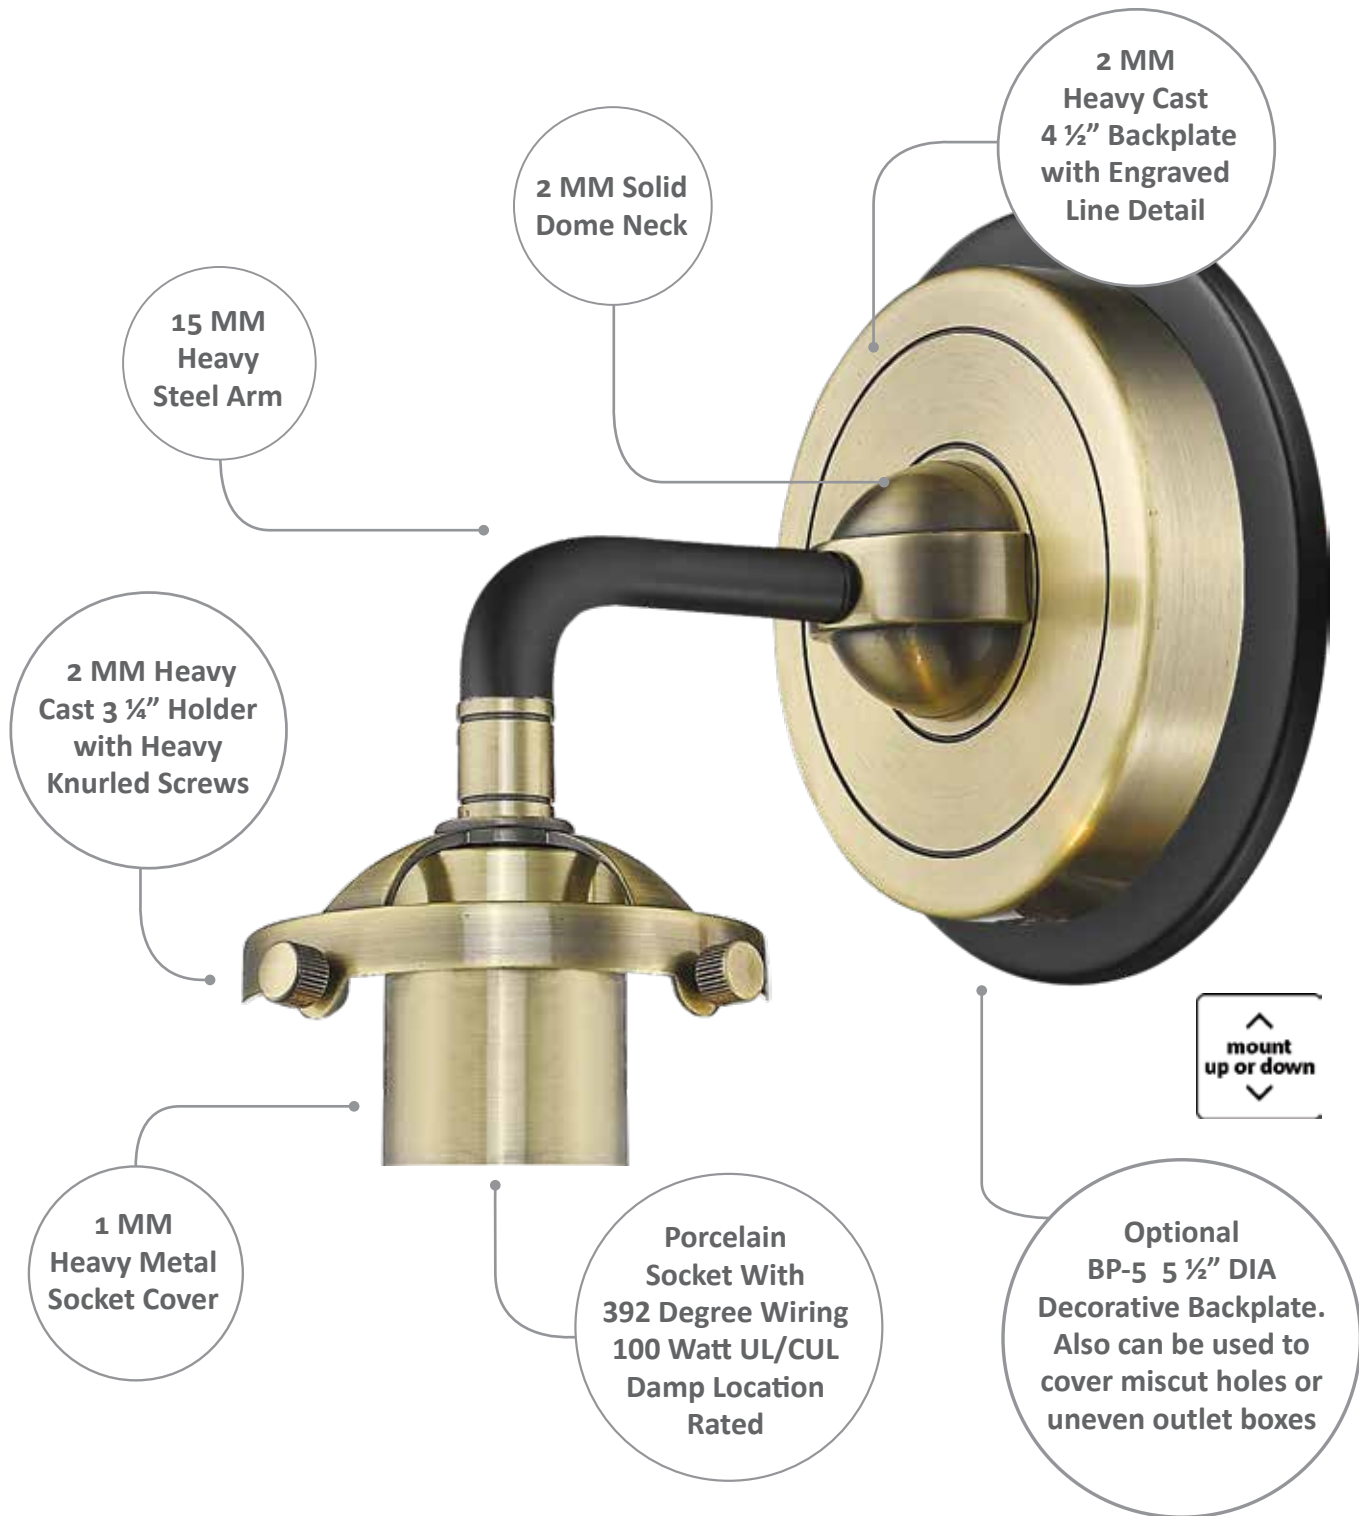

PZ

SG

SZ

Product Specifications

15 MM
Heavy
Steel Arm

2 MM Solid
Dome Neck

2 MM
Heavy Cast
4 ½" Backplate
with Engraved
Line Detail

2 MM Heavy
Cast 3 ¼" Holder
with Heavy
Knurled Screws