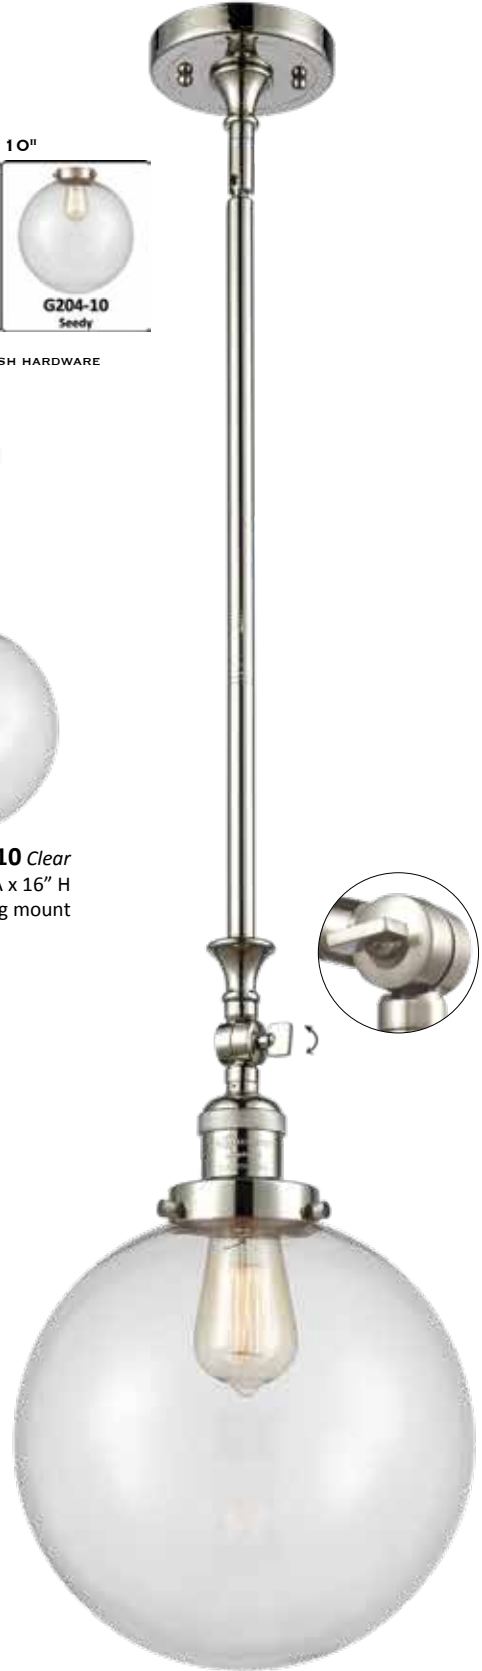

206-PN*-G202-10 Clear
10" DIA x 16" H
STEM MOUNT
(with swivel)

HAND
BLOWN
GLASS

264 *AVAILABLE IN **10** FINISHES

All products are made with cast components - Solid Brass Swivels - 100 WATT DAMP LOCATION RATED UL/CUL LISTED LED AND INCANDESCENT BULBS SOLD SEPARATELY. See page 452 for bulb options.