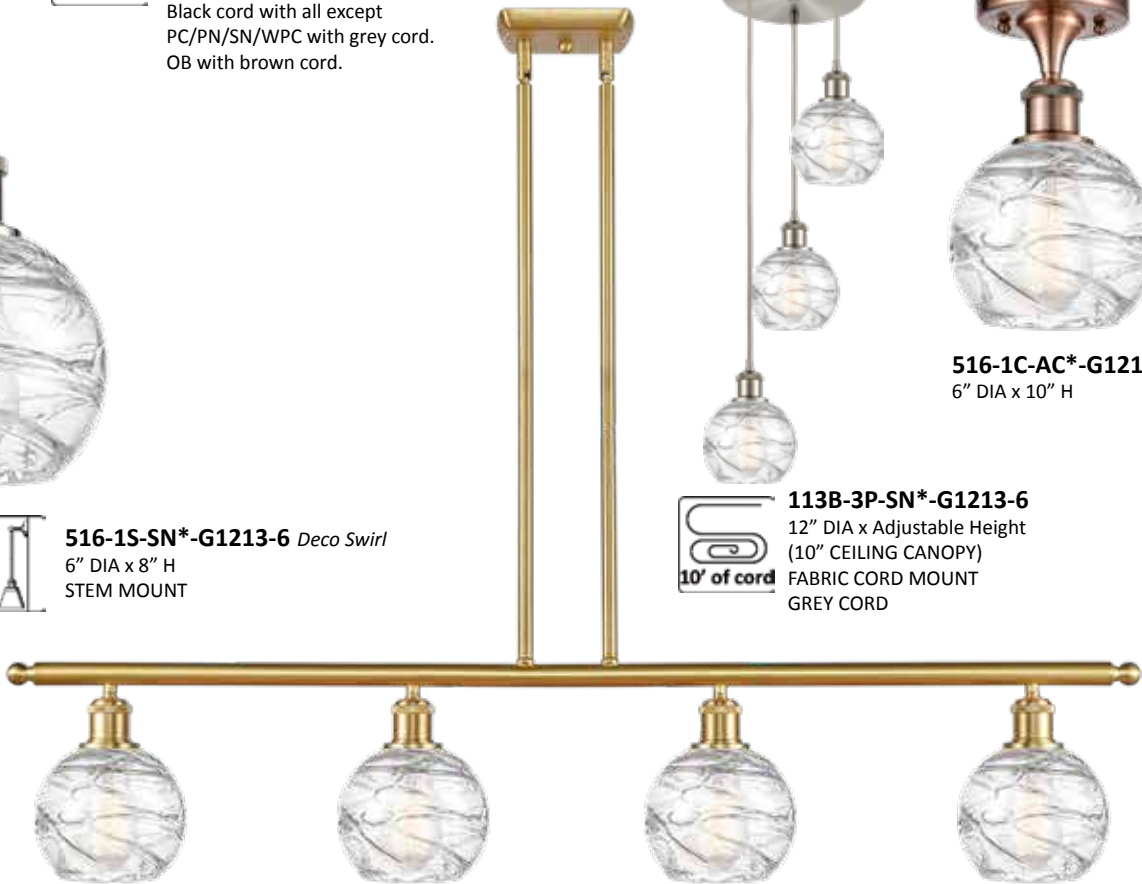

PC

PN

SG

SZ

WPC

516-1P-BK*-G1213-6 Deco Swirl
6" DIA x 8 1/2" H
FABRIC CORD MOUNT
Black cord with all except
PC/PN/SN/WPC with grey cord.
OB with brown cord.

516-3I-WPC*-G1213-6 Deco Swirl
36" LONG x 6" W x 9 3/8" H
STEM MOUNT

516-1C-AC*-G1213-6
6" DIA x 10" H

516-1S-SN*-G1213-6 Deco Swirl
6" DIA x 8" H
STEM MOUNT

113B-3P-SN*-G1213-6
12" DIA x Adjustable Height
(10" CEILING CANOPY)
FABRIC CORD MOUNT
GREY CORD

516-4I-SG*-G1213-6 Deco Swirl
48" LONG x 6" W x 9 3/8" H
STEM MOUNT