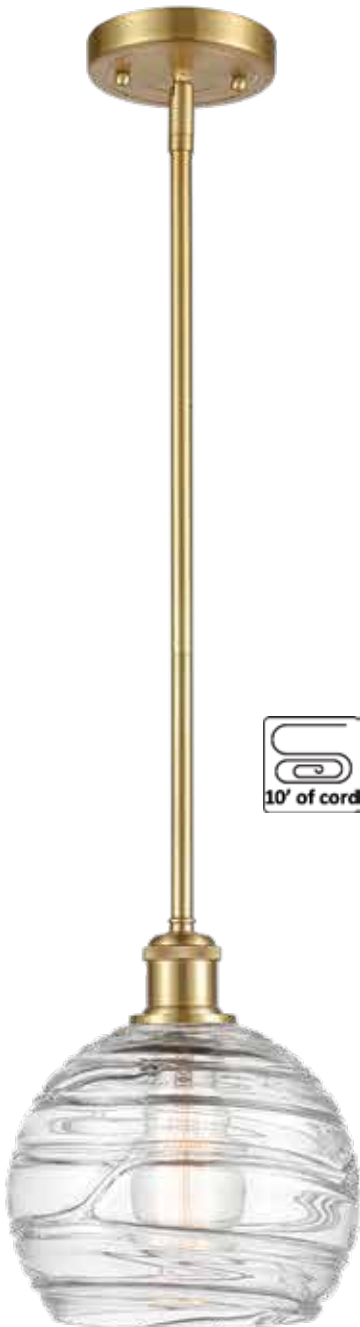

BALLSTON COLLECTION

8" ATHENS SERIES - CLEAR DECO SWIRL GLASS

AB

AC

BAB

BB

BK

OB

PC

PN

SG

SZ

WPC

516-1P-SN*-G1213-8 Deco Swirl
8" DIA x 10 1/2" H
FABRIC CORD MOUNT
Black cord with all except
PC/PN/SN/WPC with grey cord.
OB with brown cord.