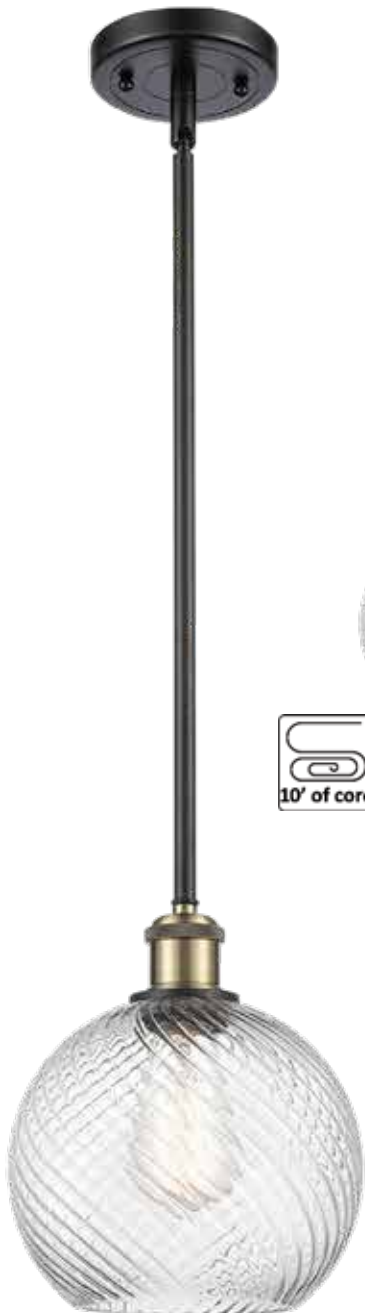

516-1S-BAB*-G1214-8 *Twisted Swirl*
8" DIA x 10" H
STEM MOUNT

BALLSTON COLLECTION

8" ATHENS SERIES - CLEAR TWISTED SWIRL GLASS

- AB
- AC
- BAB
- BB
- BK
- OB
- PC
- PN
- SG
- SZ
- WPC