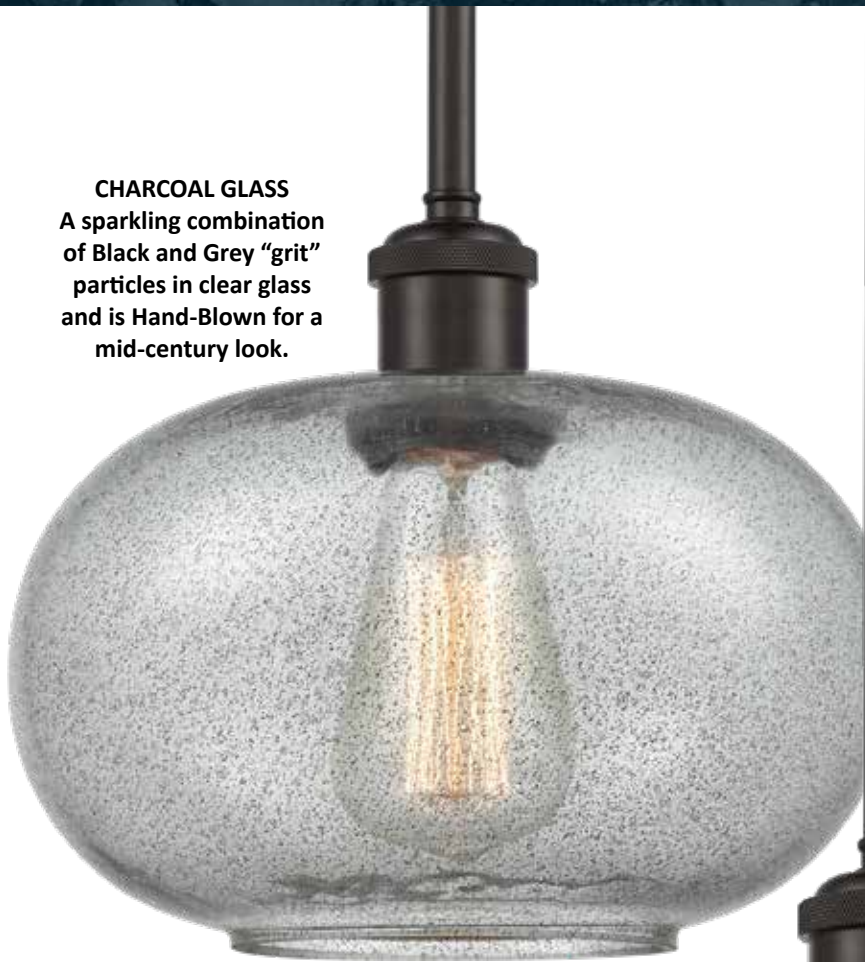

BALLSTON COLLECTION

9 1/2" GORHAM SERIES - HAND-BLOWN ART GLASS

- AB
- ACC
- BAB
- BB
- BK
- OB
- PC
- PN
- SG
- SZ
- WPC

CHARCOAL GLASS
A sparkling combination of Black and Grey "grit" particles in clear glass and is Hand-Blown for a mid-century look.

516-1S-OB*-G247 Charcoal
9 1/2" DIA x 9" H
STEM MOUNT

2 GLASS CHOICES - 9 1/2"