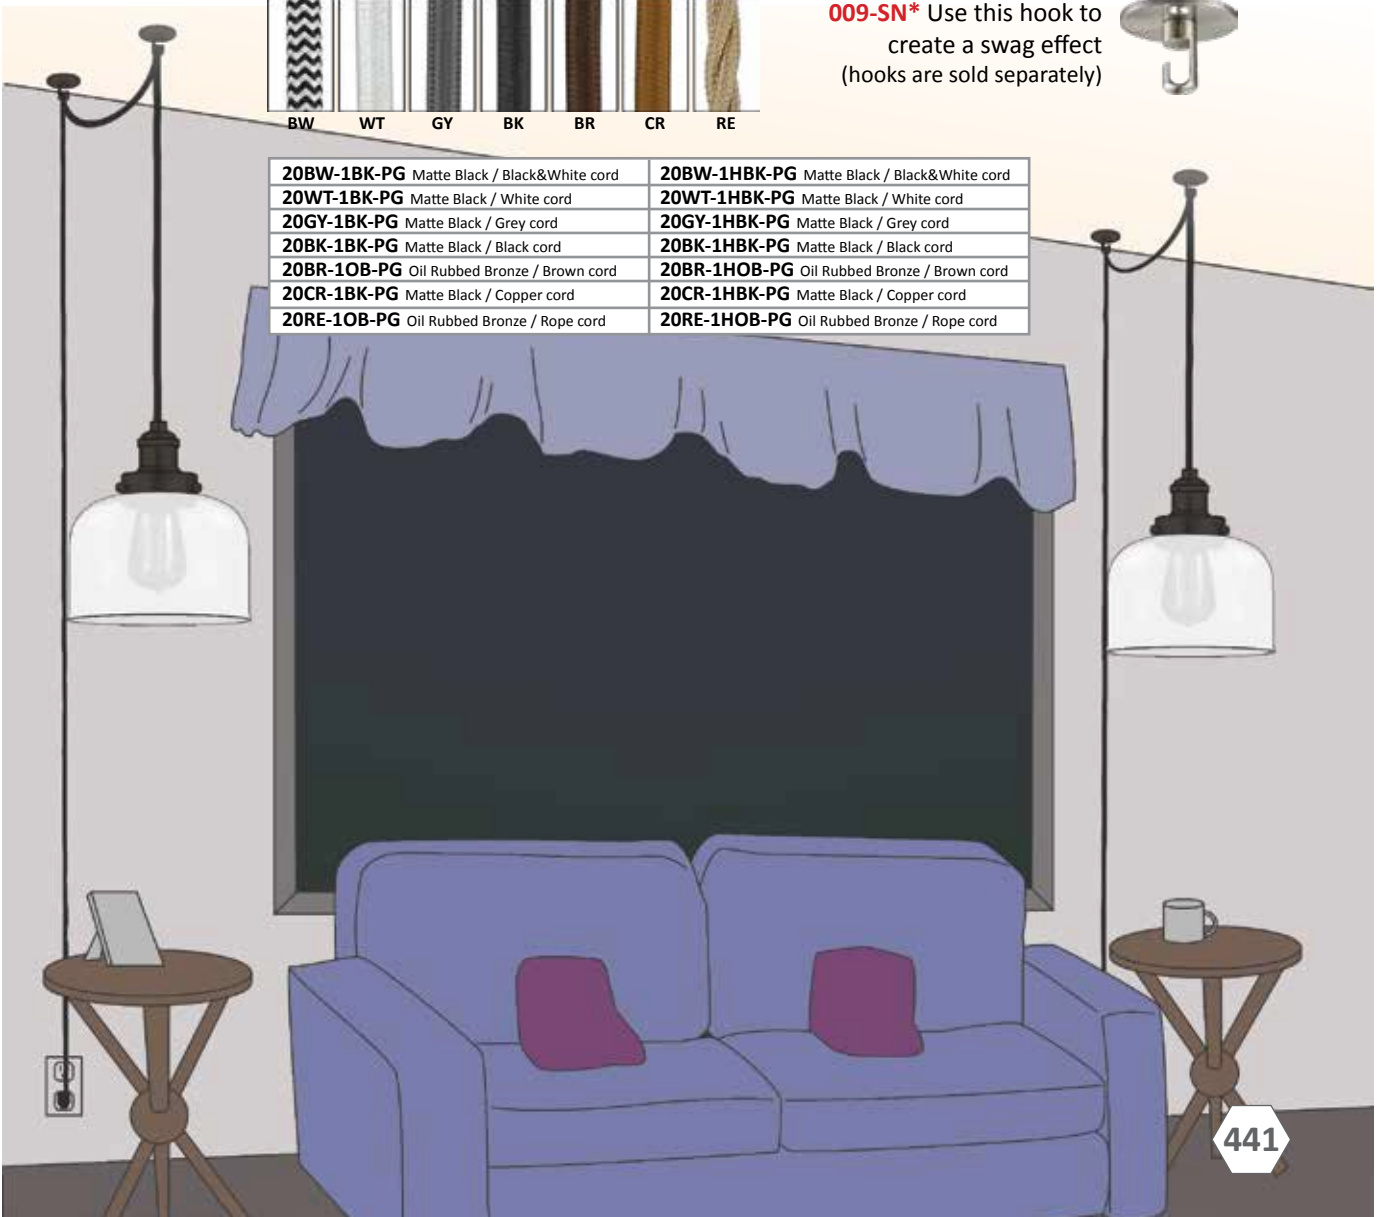

009-SN* Use this hook to
create a swag effect
(hooks are sold separately)

20BW-1BK-PG Matte Black / Black&White cord	20BW-1HBK-PG Matte Black / Black&White cord
20WT-1BK-PG Matte Black / White cord	20WT-1HBK-PG Matte Black / White cord
20GY-1BK-PG Matte Black / Grey cord	20GY-1HBK-PG Matte Black / Grey cord
20BK-1BK-PG Matte Black / Black cord	20BK-1HBK-PG Matte Black / Black cord
20BR-1OB-PG Oil Rubbed Bronze / Brown cord	20BR-1HOB-PG Oil Rubbed Bronze / Brown cord
20CR-1BK-PG Matte Black / Copper cord	20CR-1HBK-PG Matte Black / Copper cord
20RE-1OB-PG Oil Rubbed Bronze / Rope cord	20RE-1HOB-PG Oil Rubbed Bronze / Rope cord