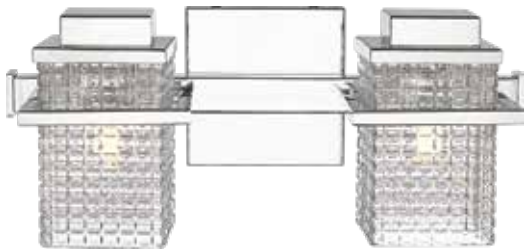

310-2W-PC*-CL
15" W x 6" H x 6 1/4" EXT

310-3W-SG*-CL
24" W x 6" H x 6 1/4" EXT

310-4W-SN*-CL
33" W x 6" H x 6 1/4" EXT

HAND BLOWN GLASS

All products are made with cast components - 60 WATT DAMP LOCATION RATED UL/CUL LISTED LED AND HALOGEN G9 BULBS SOLD SEPARATELY. See page 450 for bulb options.