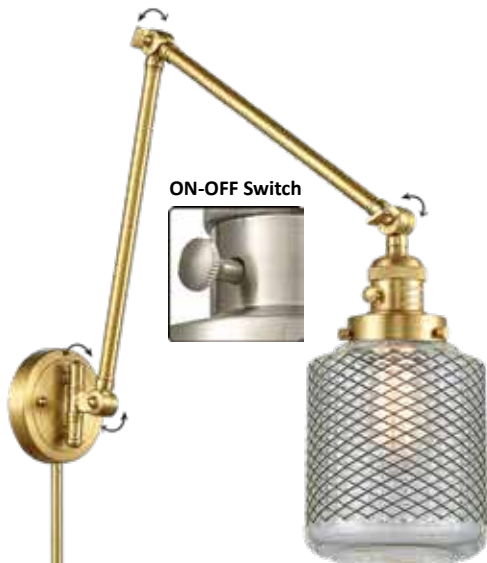

mount up or down

ON-OFF Switch

238-SG*-G262

6" W x 13" H x 18" EXT
Two 12" arms are adjustable for the perfect position

Solid Brass Adjustable Swivel
(arm swivels side to side)

mount up or down

205-AC*-G262