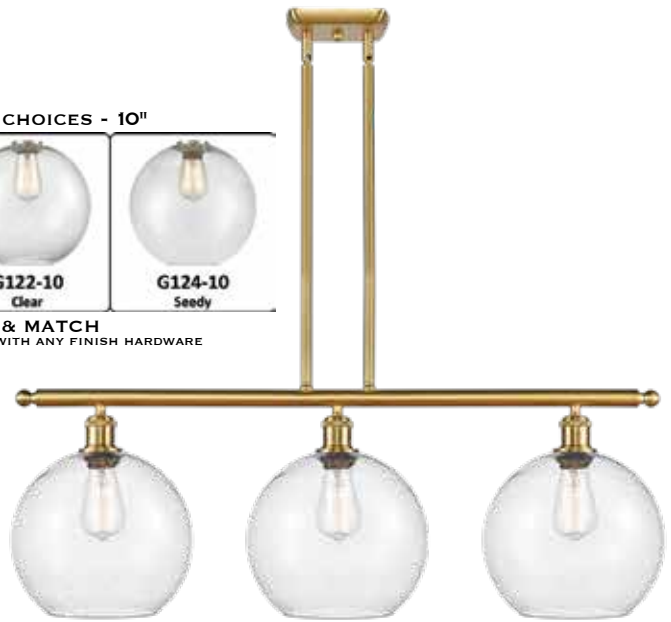

516-3I-SG*-G124-10 *Seedy*
36" LONG x 12" W x 12" H
STEM MOUNT