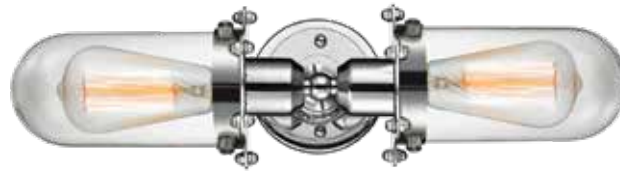

CLEAR GLASS

900-1W-OB*-CE231-OB-CL
4 1/2" W x 11 1/2" H x 6" EXT
(shade size: 3 3/4" D x 7" H)

900-1P-BK*-CE231-BK-CL
4 1/2" DIA x 10" H
(shade size: 3 3/4" D x 7" H)
FABRIC CORD MOUNT

BP-5: 5 1/2" DIA x 1/4" H
Decorative Backplate
(Available in all finishes)
Optional