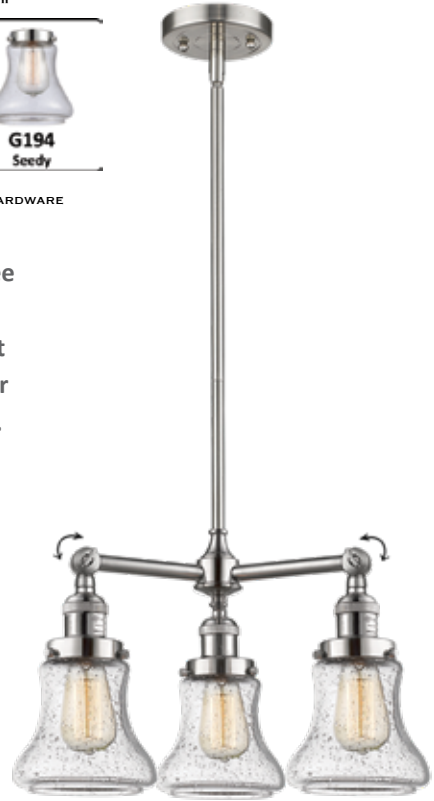

207-SN*-G194 Seedy
19" DIA x 13" H
SWIVEL STEM MOUNT

Also available with
ON-OFF Switch.
Model number: 201CSW