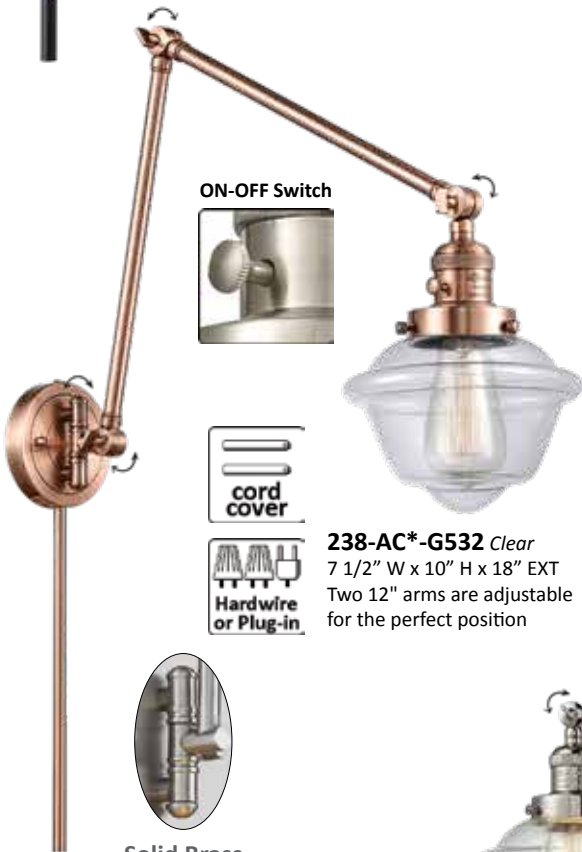

208-BB*-G531 Cased Matte White
16" W x 12" H x 10 1/2" EXT

Solid Brass 180 Degree
Adjustable Swivel
Internal teeth lock at
5 Degree intervals for
the perfect position.

ON-OFF Switch

238-AC*-G532 Clear
7 1/2" W x 10" H x 18" EXT
Two 12" arms are adjustable
for the perfect position