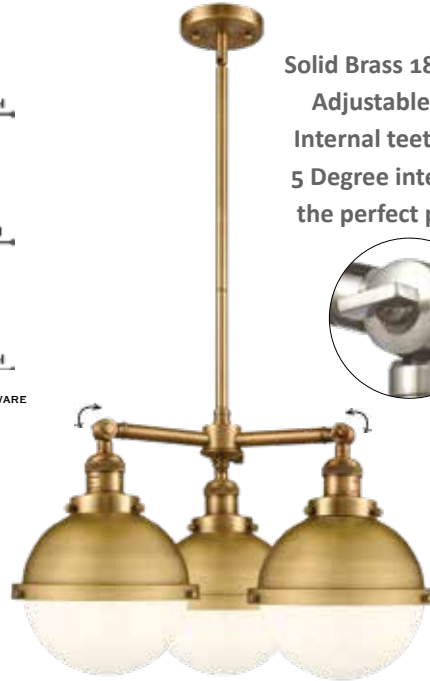

MIX & MATCH

SELECT ANY GLASS/METAL SHADE WITH ANY FINISH HARDWARE

BP-5: 5 1/2" DIA x 1/4" H
Decorative Backplate
(Available in all finishes)
Optional

Solid Brass 180 Degree
Adjustable Swivel
Internal teeth lock at
5 Degree intervals for
the perfect position.