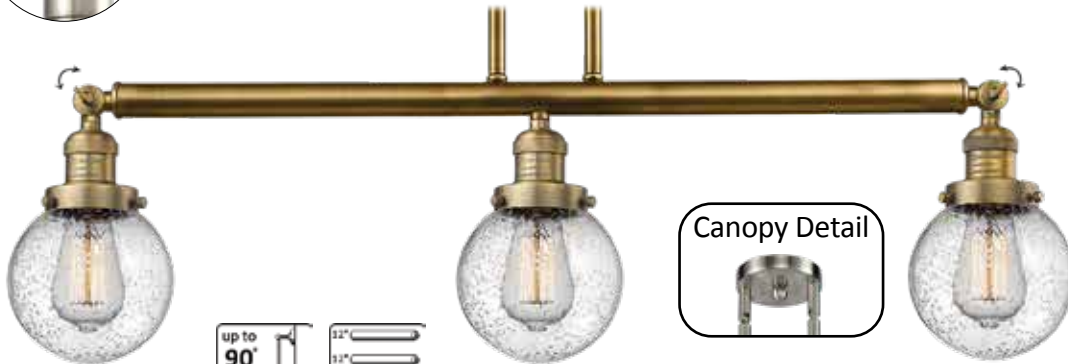

209-PC*-G201-6 Cased Matte White
21" LONG x 6" W x 10" H

213-BB*-G204-6 Seedy
38" LONG x 6" W x 10" H