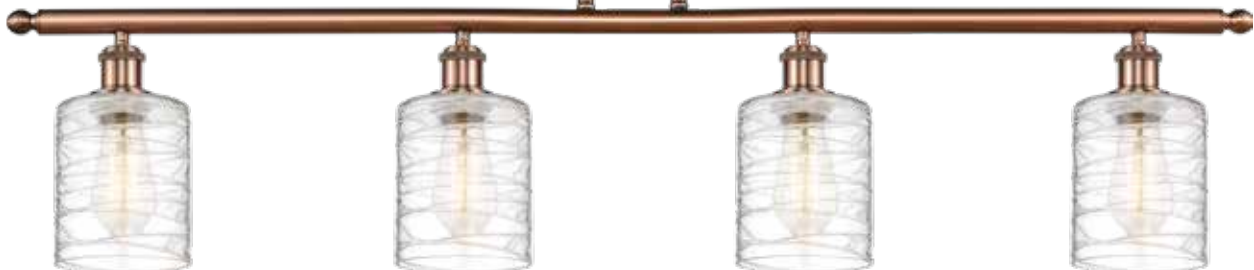

516-4I-AC*-G1113 Deco Swirl
48" LONG x 5" W x 9" H
STEM MOUNT

**HAND
BLOWN
GLASS**

All products are made with cast components - Solid Brass Swivels - 100 WATT DAMP LOCATION RATED UL/CUL LISTED LED AND INCANDESCENT BULBS SOLD SEPARATELY. See page 452 for bulb options.