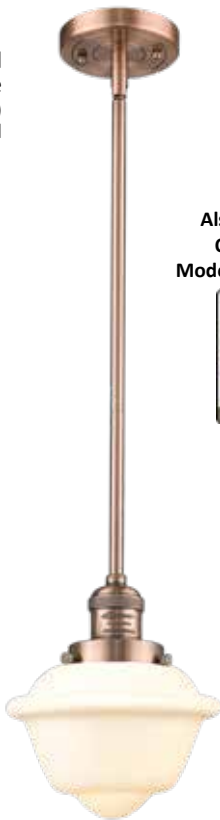

FRANKLIN RESTORATION COLLECTION

7 1/2" OXFORD SERIES

- AB
- ACC
- BAB
- BBB
- BKB
- BOB
- PCB
- PNB
- SGS
- SNS

3 GLASS CHOICES - 7 1/2"

G531 Cased matte white	G532 Clear	G534 Seedy

MIX & MATCH
SELECT ANY GLASS WITH ANY FINISH HARDWARE

113F-3P-SN*-G534 Seedy
14" DIA x Adjustable Height
(10" CEILING CANOPY)
FABRIC CORD MOUNT

207-PC*-G532 Clear
20" DIA x 10" H
SWIVEL STEM MOUNT

BP-5: 5 1/2" DIA x 1/4" H
Decorative Backplate
(Available in all finishes)
Optional

Solid Brass 180 Degree
Adjustable Swivel
Internal teeth lock at
5 Degree intervals for
the perfect position.

Also available with
ON-OFF Switch.
Model number: 201CSW

206-SG*-G534 Seedy
7 1/2" DIA x 11 3/4" H
STEM MOUNT
(with swivel)

201CSW-BK*-G534 Seedy
7 1/2" DIA x 9" H
FABRIC CORD MOUNT

HAND BLOWN GLASS

201S-AC*-G531 White
7 1/2" DIA x 8 3/4" H
STEM MOUNT

201C-BAB*-G532 Clear
7 1/2" DIA x 9" H
BLACK FABRIC CORD MOUNT

294

*AVAILABLE IN **10** FINISHES

All products are made with cast components - Solid Brass Swivels - 100 WATT DAMP LOCATION RATED UL/CUL LISTED LED AND INCANDESCENT BULBS SOLD SEPARATELY. See page 452 for bulb options.