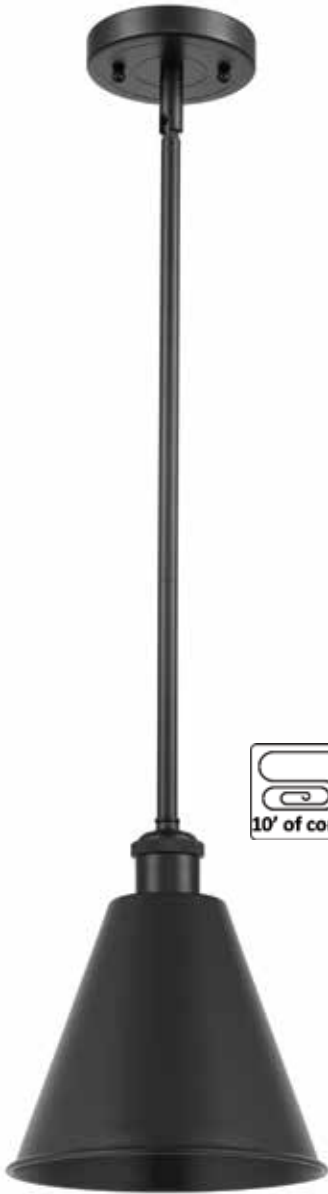

BALLSTON COLLECTION

8" HEAVY SPUN METAL BERKSHIRE SERIES

9 METAL FINISH SHADE CHOICES - 8"

 MBC-8-AB Antique Brass	 MBC-8-AC Antique Copper	 MBC-8-BB Brushed Brass
 MBC-8-BK Matte Black	 MBC-8-OB Oil Rubbed Bronze	 MBC-8-PC Polished Chrome
 MBC-8-PN Polished Nickel	 MBC-8-SG Satin Gold	 MBC-8-SN Satin Nickel

MIX & MATCH
SELECT ANY FINISH SHADE WITH ANY FINISH HARDWARE

516-1P-WPC*-MBC-8-PC
8" DIA x 10 1/2" H
FABRIC CORD MOUNT
Black cord with all except
PC/PN/SN/WPC with grey cord.
OB with brown cord.