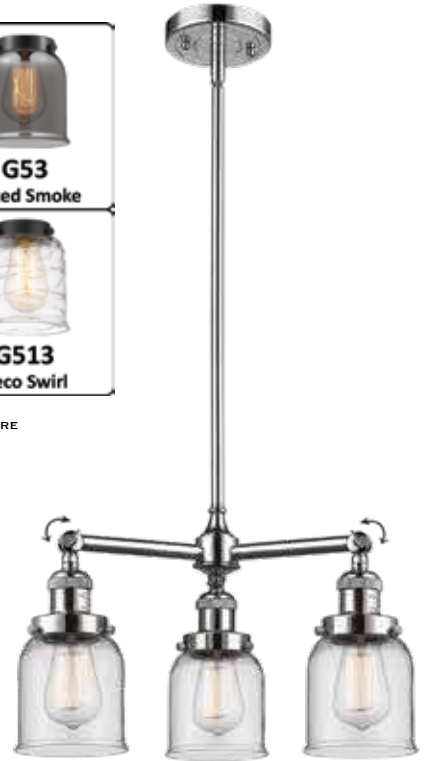

207-PC*-G52 Clear
20" DIA x 12" H
SWIVEL STEM MOUNT