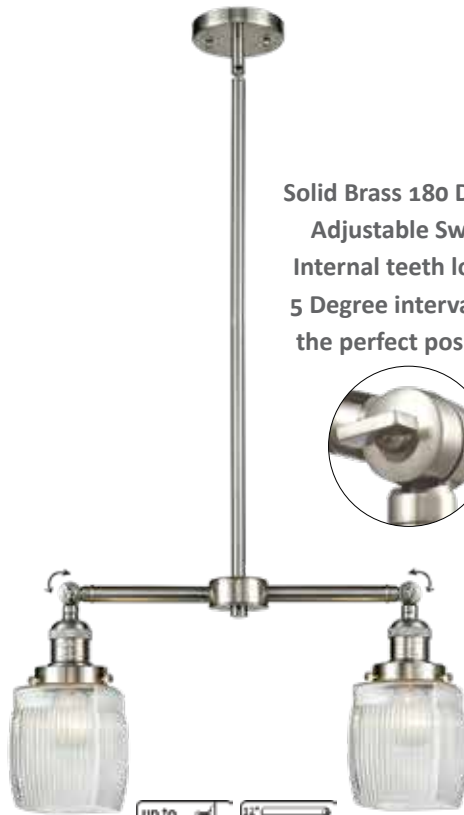

FRANKLIN RESTORATION COLLECTION

5 1/2" COLTON SERIES

623-1F-SG*-G302 Clear Halophane
6 1/4" DIA x 8 1/2" H

BP-5: 5 1/2"DIA x 1/4"H
Decorative Backplate
(Available in all finishes)
Optional

Solid Brass 180 Degree
Adjustable Swivel
Internal teeth lock at
5 Degree intervals for
the perfect position.