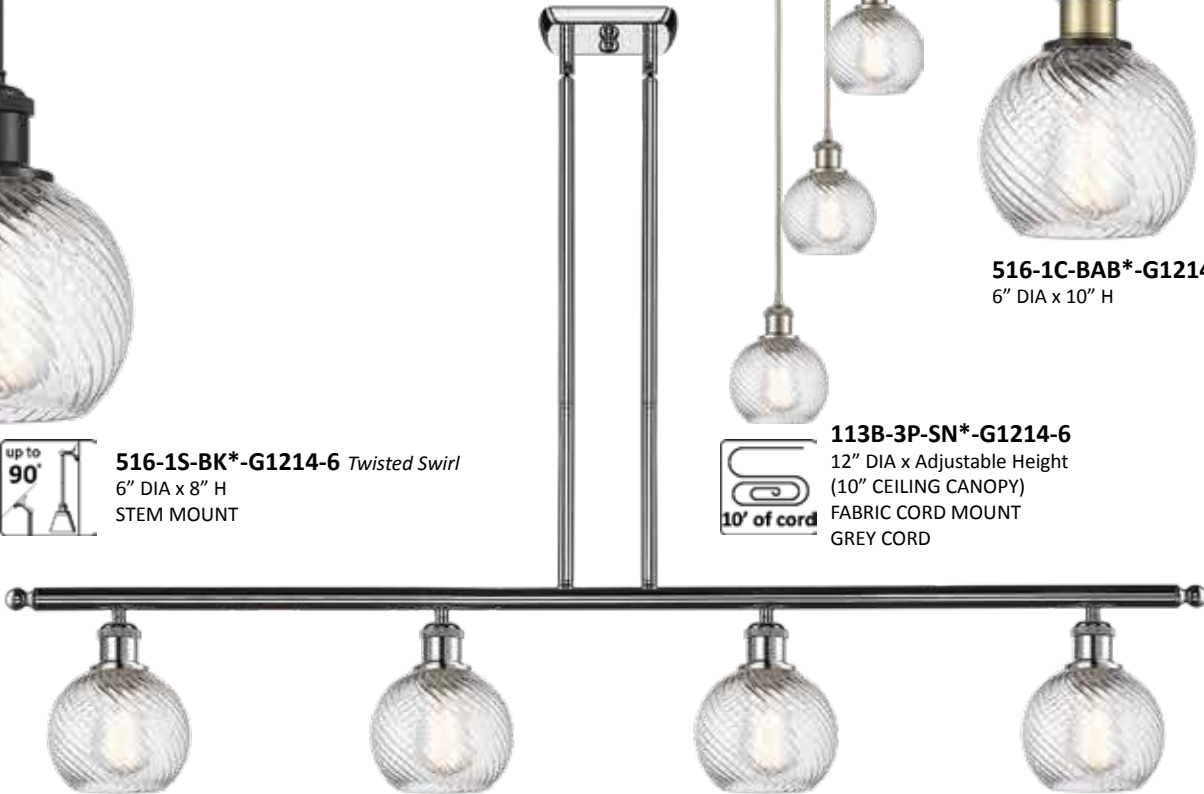

516-4I-PC*-G1214-6 *Twisted Swirl*
 48" LONG x 6" W x 9 3/8" H
 STEM MOUNT

HAND
 BLOWN
 GLASS

All products are made with cast components - Solid Brass Swivels - 100 WATT DAMP LOCATION RATED UL/CUL LISTED LED AND INCANDESCENT BULBS SOLD SEPARATELY. See page 452 for bulb options.