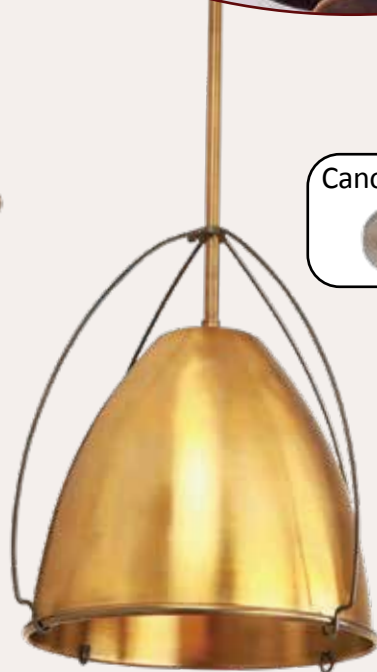

653-1S-BBB*-14
14" DIA x 14" H
SHADE: 11 1/2" DIA