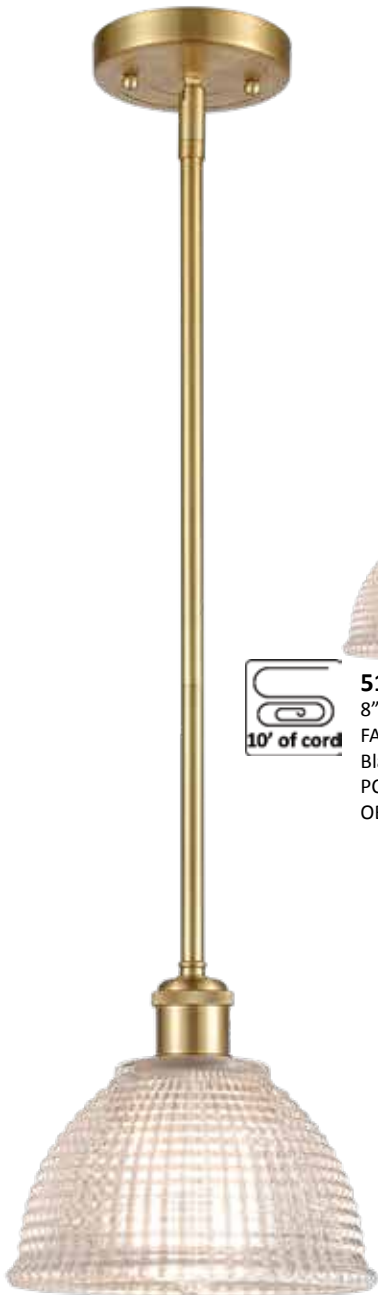

BALLSTON COLLECTION

8" ARIETTA SERIES - HEAVY PRESSED CLEAR HALOPHANE GLASS

AB

AC

BBB

BB

BK

OB

PC

PN

SG

SZ

WPC

516-1P-BK*-G422 Clear
8" DIA x 8 1/2" H
FABRIC CORD MOUNT
Black cord with all except
PC/PN/SN/WPC with grey cord.
OB with brown cord.