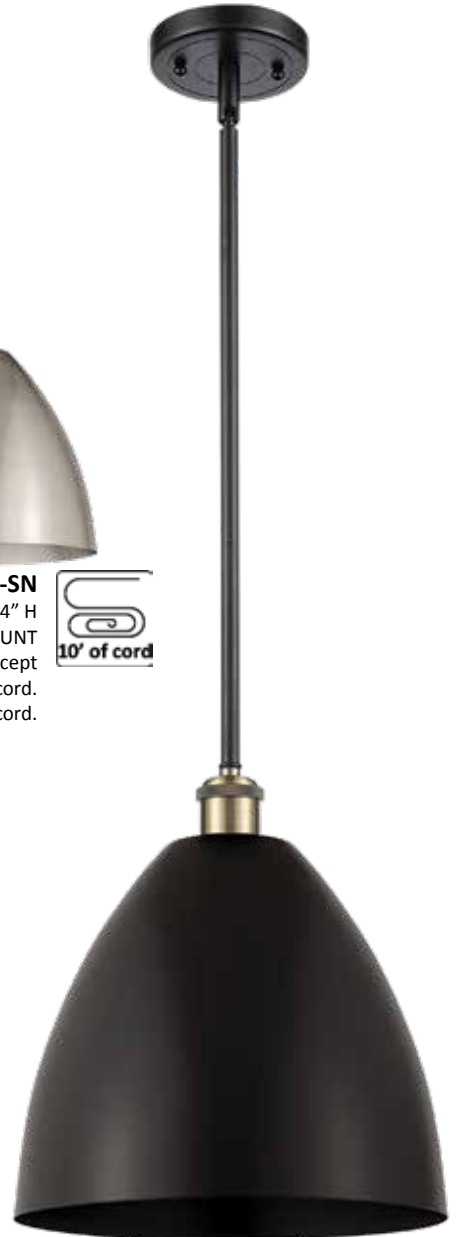

MIX & MATCH

SELECT ANY FINISH SHADE WITH ANY FINISH HARDWARE

516-1S-BAB*-MBD-12-BK
12" DIA x 13 1/2" H
STEM MOUNT