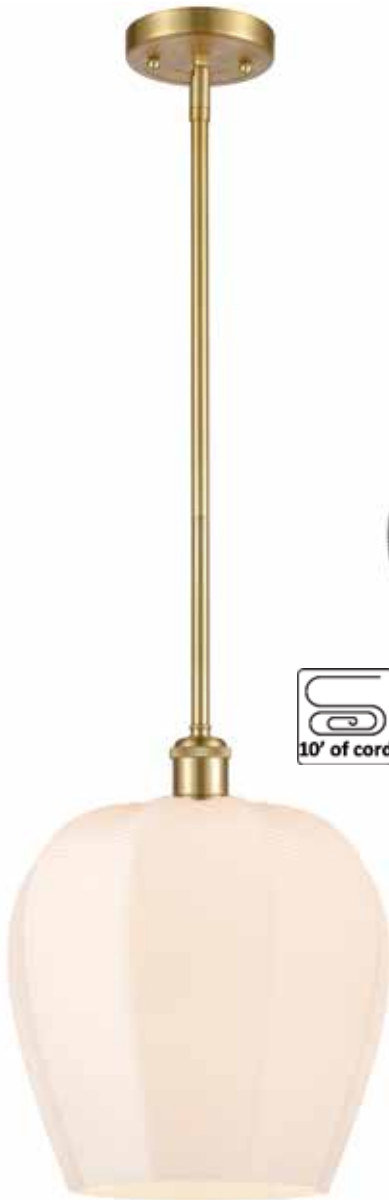

516-1P-SN*-G462-12 Clear
12" DIA x 15" H
FABRIC CORD MOUNT
Black cord with all except
PC/PN/SN/WPC with grey cord.
OB with brown cord.