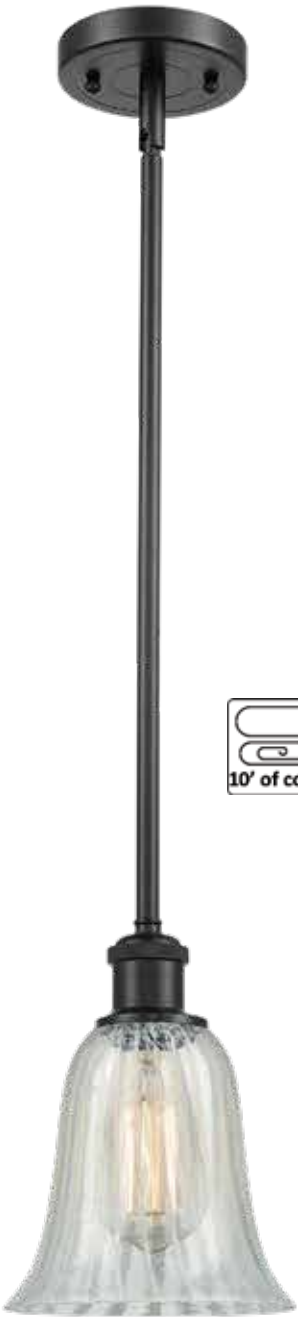

BALLSTON COLLECTION

6" HANOVER SERIES - HAND-BLOWN ART GLASS

2 GLASS CHOICES - 6"

G2811
Mouchette

G2812
Fishnet

MIX & MATCH

SELECT ANY GLASS WITH ANY FINISH HARDWARE

516-1P-PN*-G2812 Fishnet
6" DIA x 10" H
FABRIC CORD MOUNT
Black cord with all except
PC/PN/SN/WPC with grey cord.
OB with brown cord.