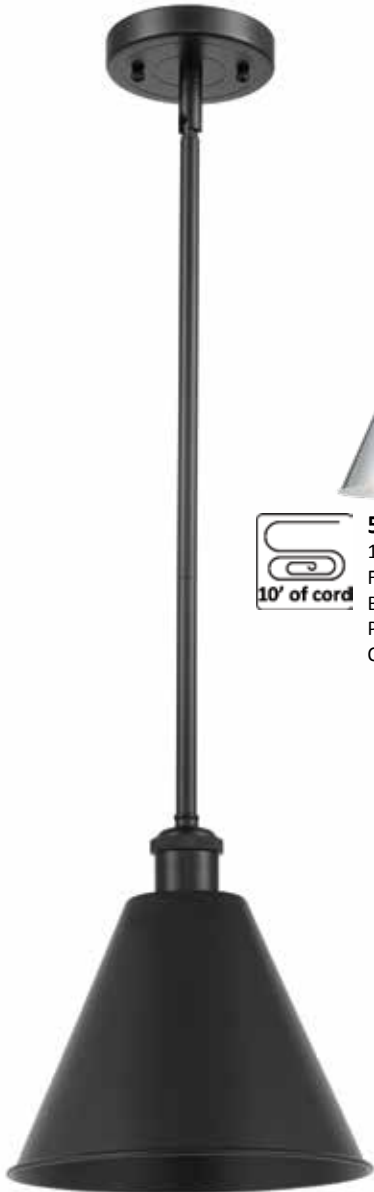

BALLSTON COLLECTION

12" HEAVY SPUN METAL BERKSHIRE SERIES

AB

AC

BAB

BB

BK

OB

PC

PN

SG

SZ

WPC

516-1P-PC*-MBC-12-PC
12" DIA x 13 1/2" H
FABRIC CORD MOUNT
Black cord with all except
PC/PN/SN/WPC with grey cord.
OB with brown cord.