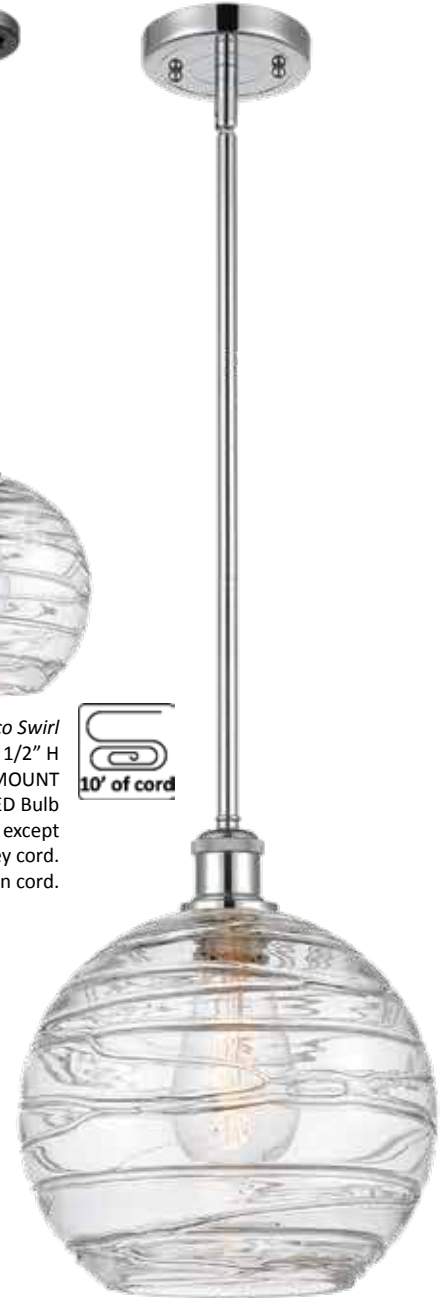

516-1S-PC*-G1213-10 Deco Swirl
10" DIA x 12" H
STEM MOUNT