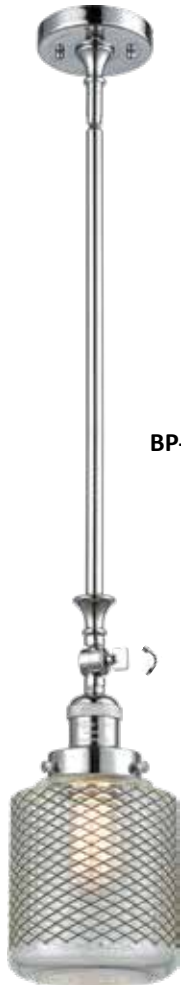

113F-3P-SN*-G262
14" DIA x Adjustable Height
(10" CEILING CANOPY)
FABRIC CORD MOUNT

BP-5: 5 1/2" DIA x 1/4" H
Decorative Backplate
(Available in all finishes)
Optional

Also available with
ON-OFF Switch.
Model number: 201CSW

206-PC*-G262
6" DIA x 13 1/2" H
STEM MOUNT
(with swivel)