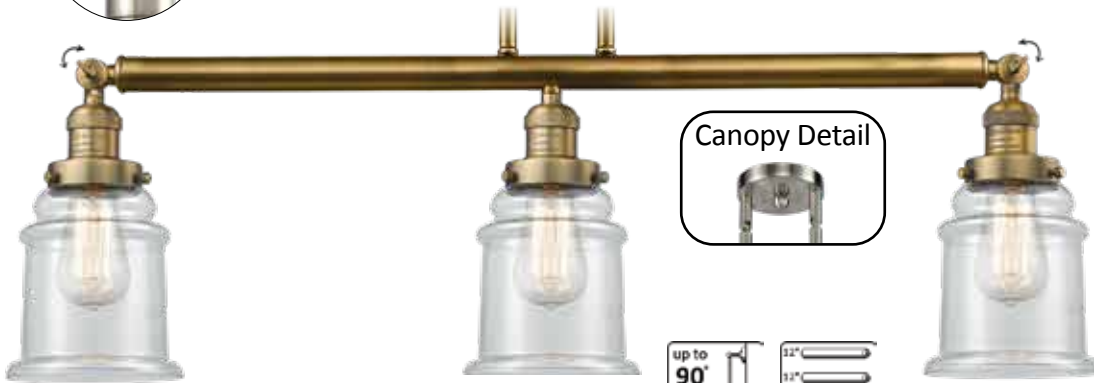

3 GLASS CHOICES - 6"

G181
Cased matte white

G182
Clear

G184
Seedy

MIX & MATCH
SELECT ANY GLASS WITH ANY FINISH HARDWARE

209-OB*-G184 Seedy
21" LONG x 6" W x 11" H

BP-5: 5 1/2" DIA x 1/4" H
Decorative Backplate
(Available in all finishes)
Optional