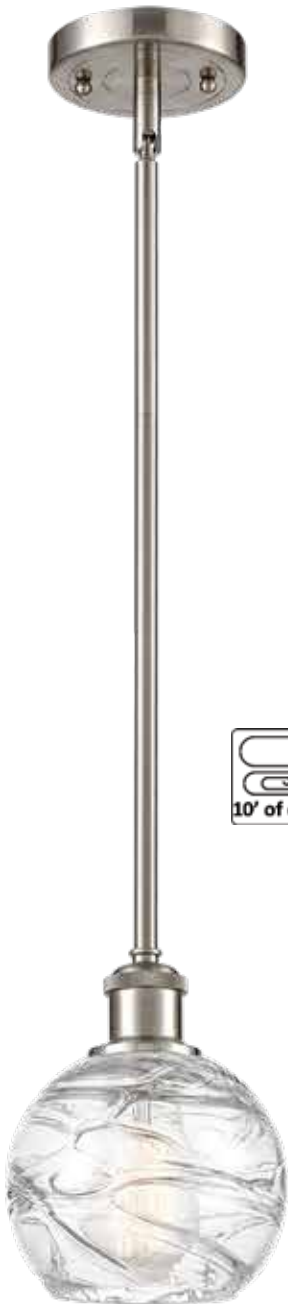

516-1S-SN*-G1213-6 Deco Swirl
6" DIA x 8" H
STEM MOUNT

BALLSTON COLLECTION

6" ATHENS SERIES - CLEAR DECO SWIRL GLASS

AB

AC

BAB

BB

BK

OB

PC

PN

SG

SZ

WPC