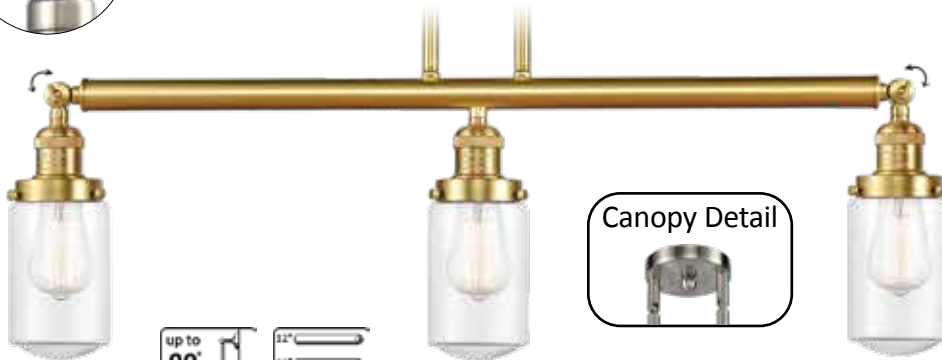

SELECT ANY GLASS WITH ANY FINISH HARDWARE

BP-5: 5 1/2" DIA x 1/4" H
Decorative Backplate
(Available in all finishes)
Optional

209-PC*-G314 Seedy

21" LONG x 4 1/2" W x 12" H

213-SG*-G312 Clear

38" LONG x 4 1/2" W x 12" H