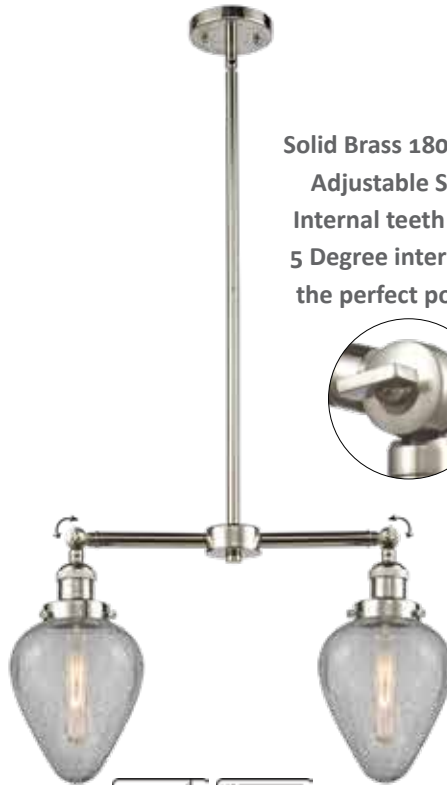

Solid Brass 180 Degree
Adjustable Swivel
Internal teeth lock at
5 Degree intervals for
the perfect position.

BP-5: 5 1/2" DIA x 1/4" H
Decorative Backplate
(Available in all finishes)
Optional

209-PN*-G165 Crackle
21" LONG x 6 1/2" W x 14" H
Shown with BB-12T LED bulbs