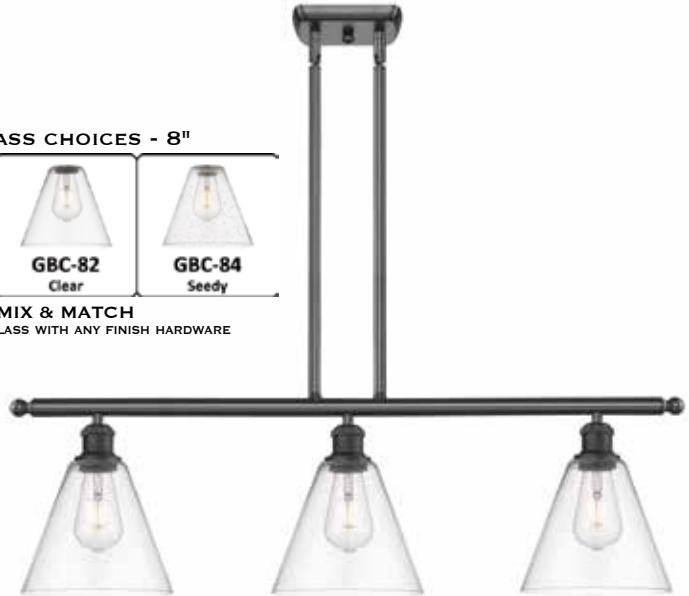

516-3I-BK*-GBC-82 Clear
36" LONG x 8" W x 9 3/4" H
STEM MOUNT

516-1C-OB*-GBC-84 Seedy
8" DIA x 14 3/4" H

516-1S-BAB*-GBC-84 Seedy
8" DIA x 9 3/4" H
STEM MOUNT

113B-3P-SN*-GBC-81
14 3/4" DIA x Adjustable Height
(10" CEILING CANOPY)
FABRIC CORD MOUNT
GREY CORD