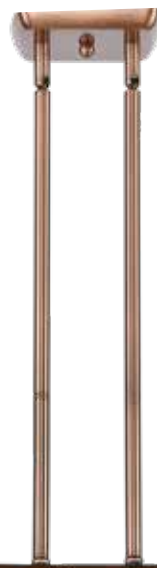

516-1C-WPC*-G112
Hammered Clear
5" DIA x 11" H

516-1S-SG*-G112
Hammered Clear
5" DIA x 9" H
STEM MOUNT

113B-3P-SN*-G116
12" DIA x Adjustable Height
(10" CEILING CANOPY)
FABRIC CORD MOUNT
GREY CORD