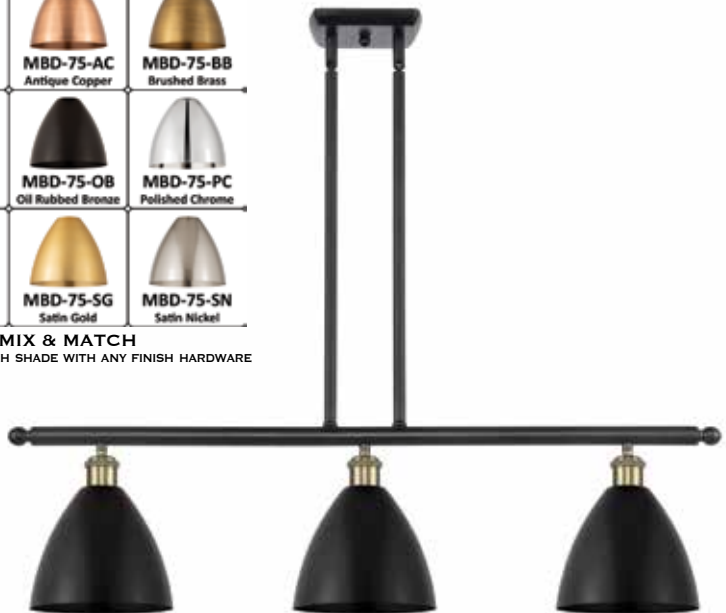

516-3I-BAB*-MBD-75-BK
36" LONG x 7 1/2" W x 9 1/2" H
STEM MOUNT