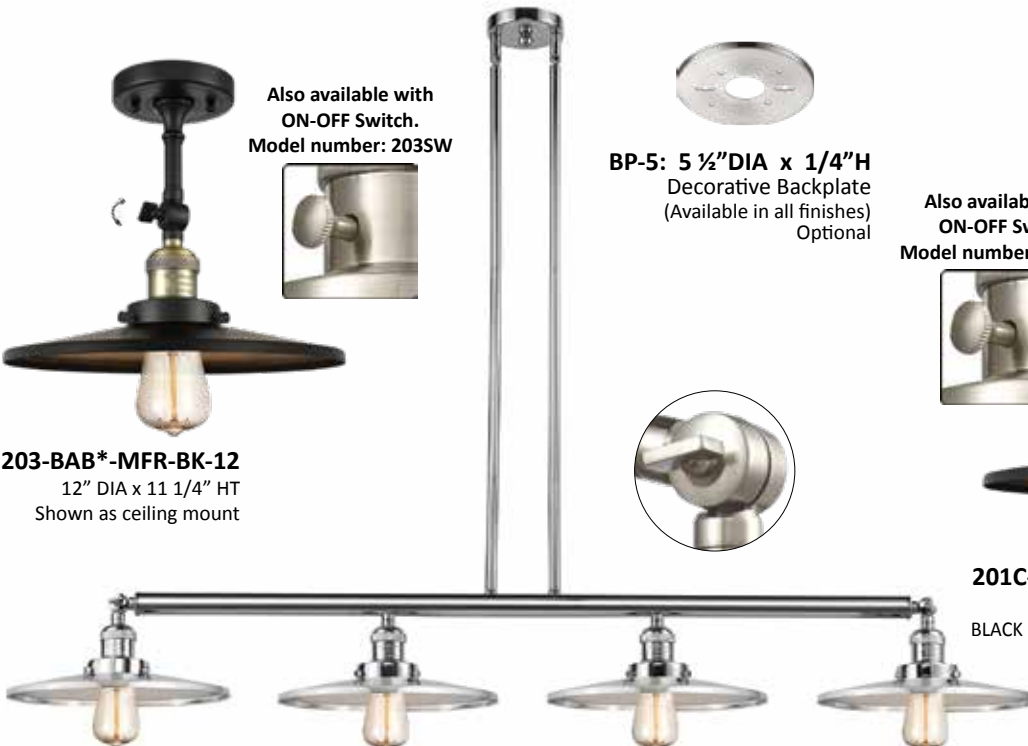

214-PC*-MFR-PC-12
54" LONG x 12" W x 6 1/4" H

370

*AVAILABLE IN **10** FINISHES

All products are made with cast components - Solid Brass Swivels - 100 WATT DAMP LOCATION RATED UL/CUL LISTED LED AND INCANDESCENT BULBS SOLD SEPARATELY. See page 452 for bulb options.

AB

ACC

BAB

BB

BK

OB

PC

PN

SG

SN