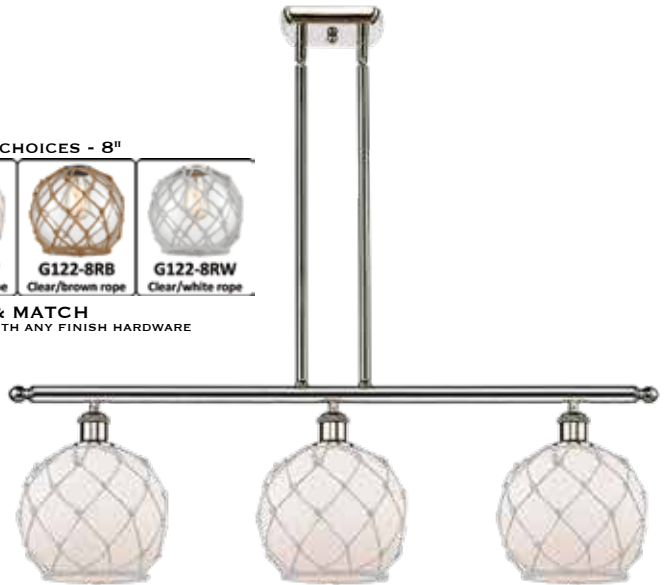

516-3I-PN*-G121-8RW *White/White Rope*
36" LONG x 8" W x 11" H
STEM MOUNT