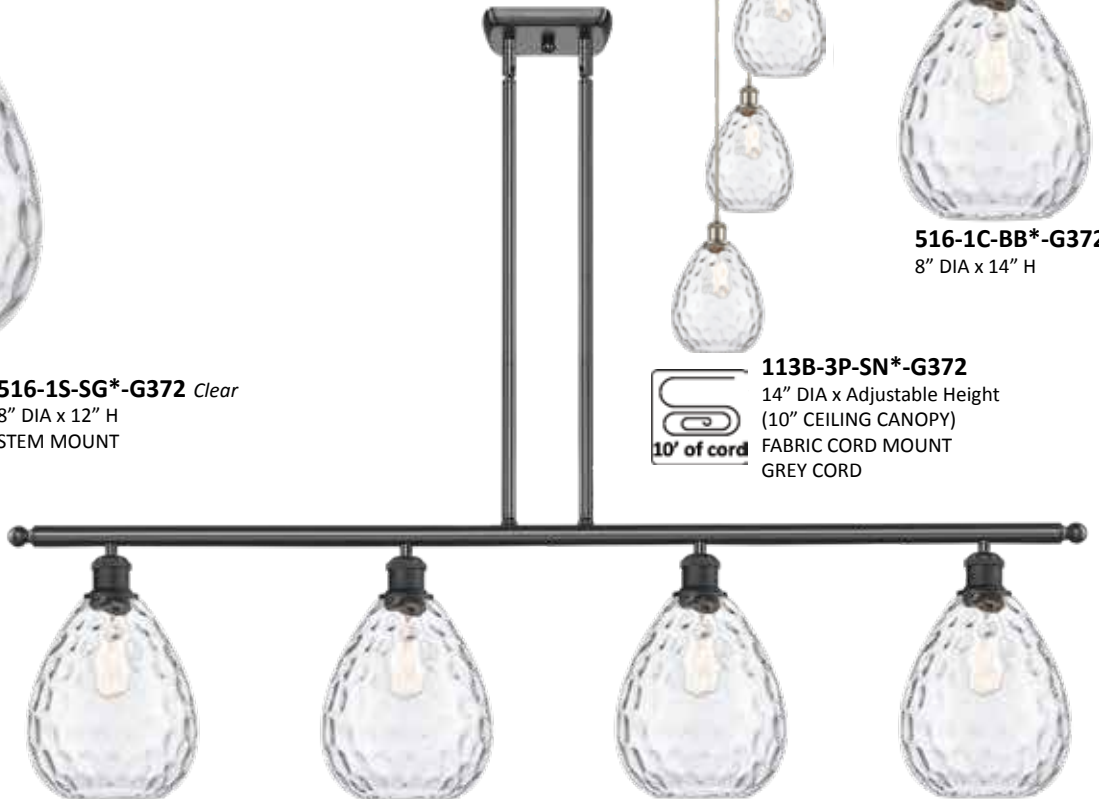

516-1S-SG*-G372 Clear
8" DIA x 12" H
STEM MOUNT

516-3I-PC*-G372 Clear
36" LONG x 8" W x 12" H
STEM MOUNT

113B-3P-SN*-G372
14" DIA x Adjustable Height
(10" CEILING CANOPY)
FABRIC CORD MOUNT
GREY CORD

516-1C-BB*-G372
8" DIA x 14" H