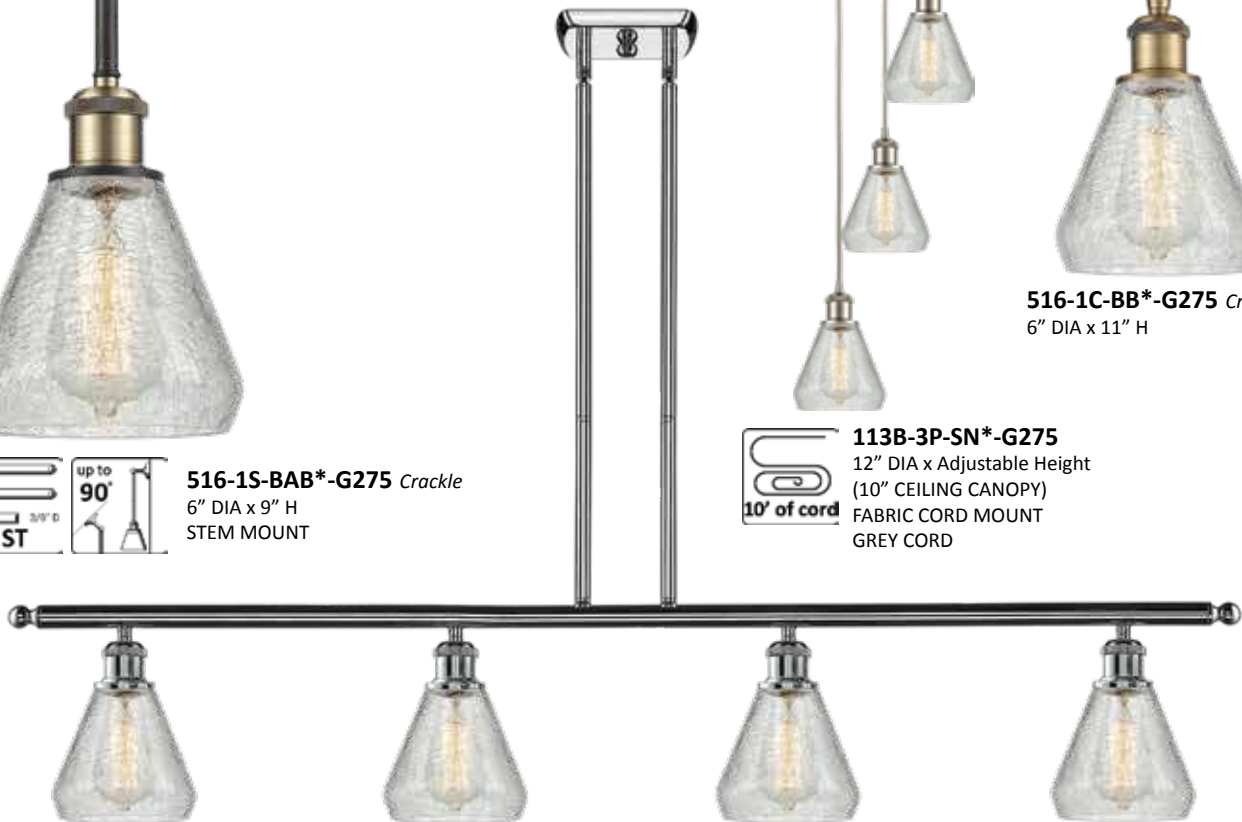

516-4I-PC*-G275 *Crackle*
48" LONG x 6" W x 9" H
STEM MOUNT

**HAND
BLOWN
GLASS**

All products are made with cast components - Solid Brass Swivels - 100 WATT DAMP LOCATION RATED UL/CUL LISTED LED AND INCANDESCENT BULBS SOLD SEPARATELY. See page 452 for bulb options.

*AVAILABLE IN

11

FINISHES

149

AB

AC

BAB

BB

BK

OB

PC

PN

SG

SZ

WPC