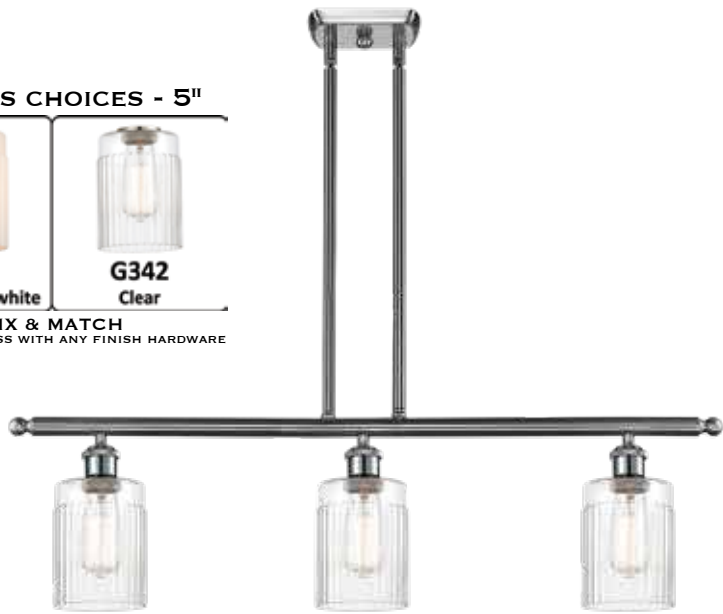

516-3I-SN*-G342 Clear
36" LONG x 4 3/4" W x 9 1/2" H
STEM MOUNT

516-1S-BAB*-G341 Cased Matte White
5" DIA x 9 1/2" H
STEM MOUNT