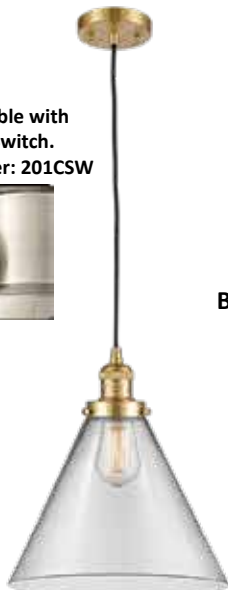

203-PN*-G42L Clear
12" DIA x 19" H
Shown as ceiling mount

Also available with
ON-OFF Switch.
Model number: 201CSW

BP-5: 5 1/2" DIA x 1/4" H
Decorative Backplate
(Available in all finishes)
Optional

2015-SN*-G44L Seedy
12" DIA x 13" H
STEM MOUNT