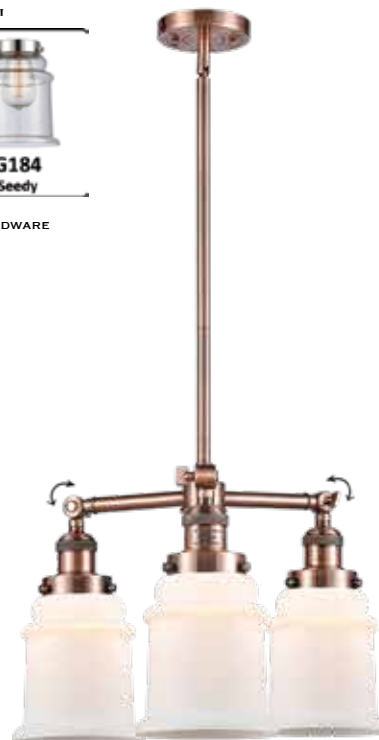

113F-3P-SN*-G184
Seedy
12" DIA x Adjustable Height
(10" CEILING CANOPY)
FABRIC CORD MOUNT

207-AC*-G181 *Cased Matte White*
19" DIA x 13" H
SWIVEL STEM MOUNT

BP-5: 5 1/2" DIA x 1/4" H
Decorative Backplate
(Available in all finishes)
Optional

Also available with
ON-OFF Switch.
Model number: 201CSW