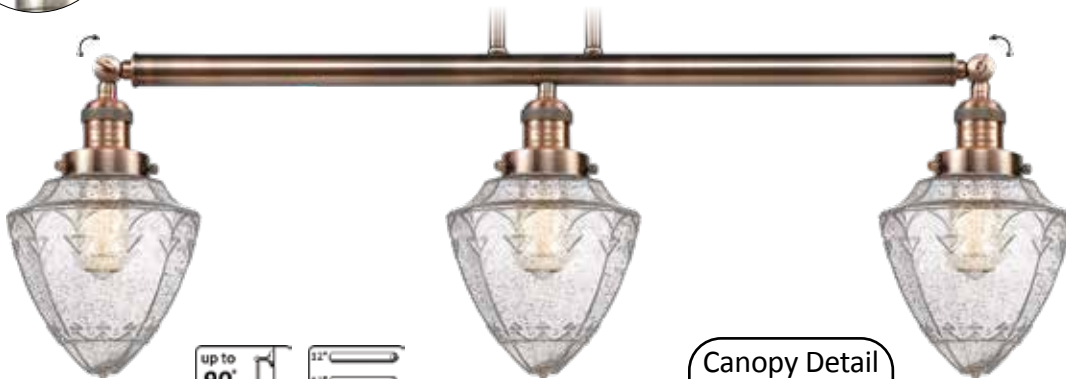

213-AC*-G664-7 Seedy
38" LONG x 7" W x 15 1/4" H