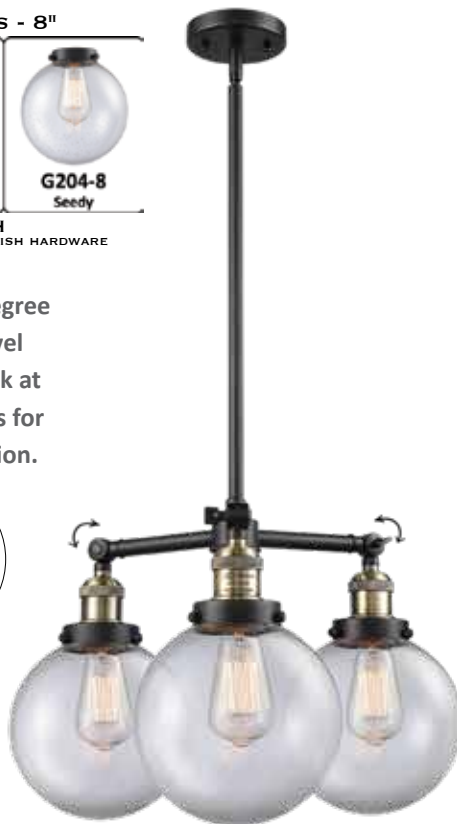

207-BAB*-G202-8 Clear
20" DIA x 12" H
SWIVEL STEM MOUNT