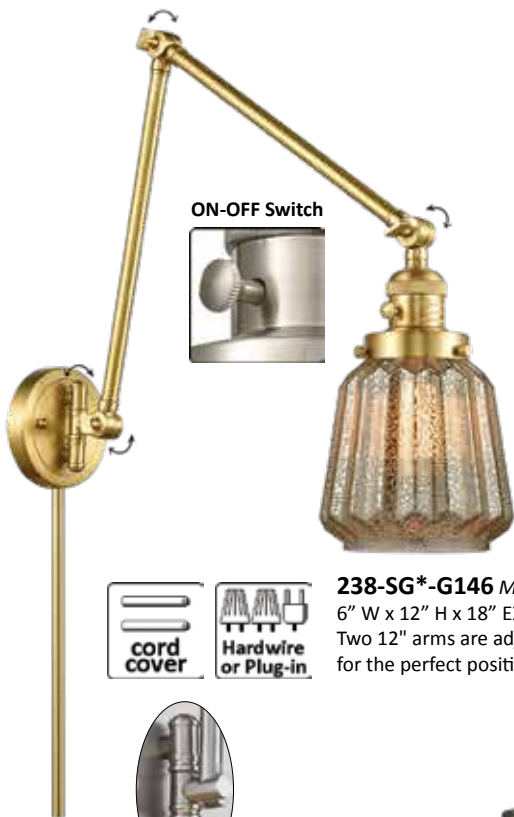

ON-OFF Switch

cord cover

Hardware or Plug-in

Solid Brass
Adjustable Swivel
(arm swivels side to side)