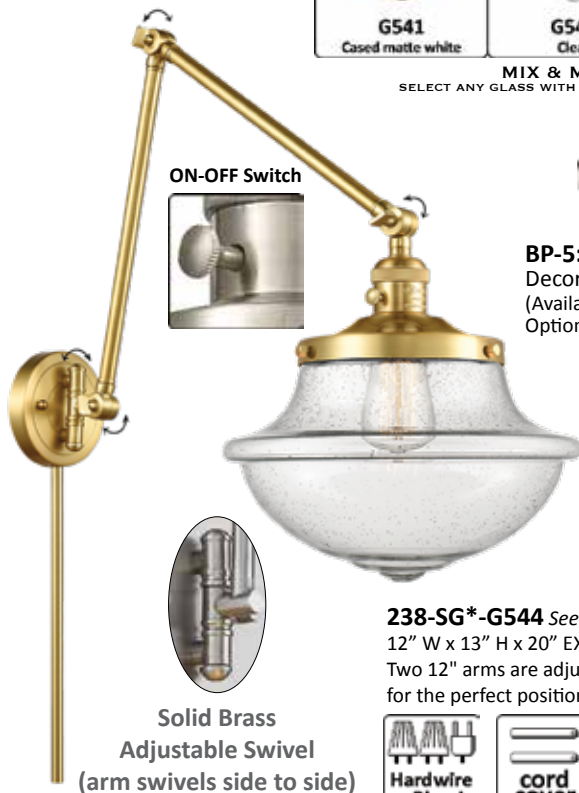

Solid Brass 180 Degree Adjustable Swivel
Internal teeth lock at 5 Degree intervals for the perfect position.

3 GLASS CHOICES - 12"

MIX & MATCH

SELECT ANY GLASS WITH ANY FINISH HARDWARE

ON-OFF Switch

BP-5: 5 1/2" DIA x 1/4" H
Decorative Backplate
(Available in all finishes)
Optional