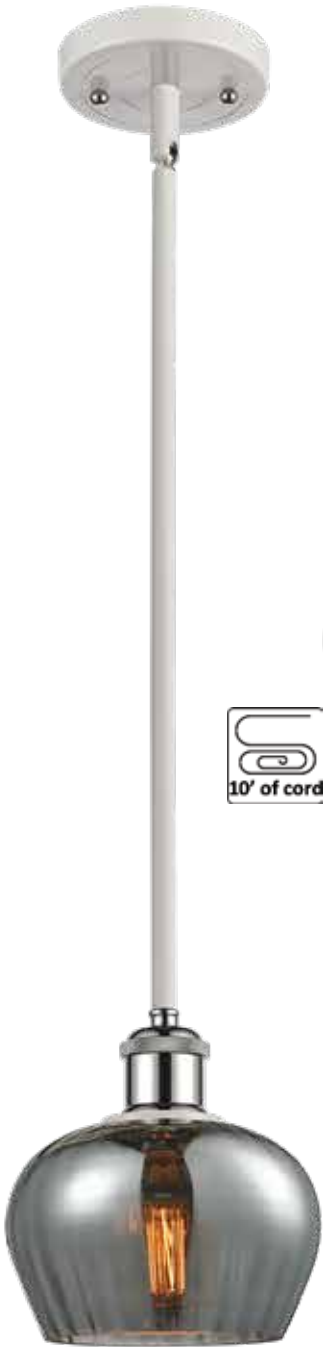

516-1P-PC*-G96 Mercury
6 1/2" DIA x 8" H
FABRIC CORD MOUNT
Shown with BB-10T LED bulb
Black cord with all except
PC/PN/SN/WPC with grey cord.
OB with brown cord.