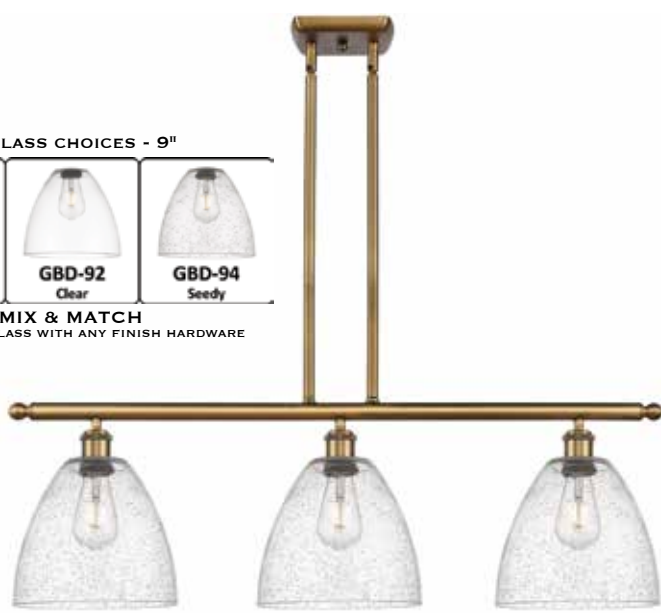

516-3I-BB*-GBD-94 Seedy
36" LONG x 9" W x 11" H
STEM MOUNT