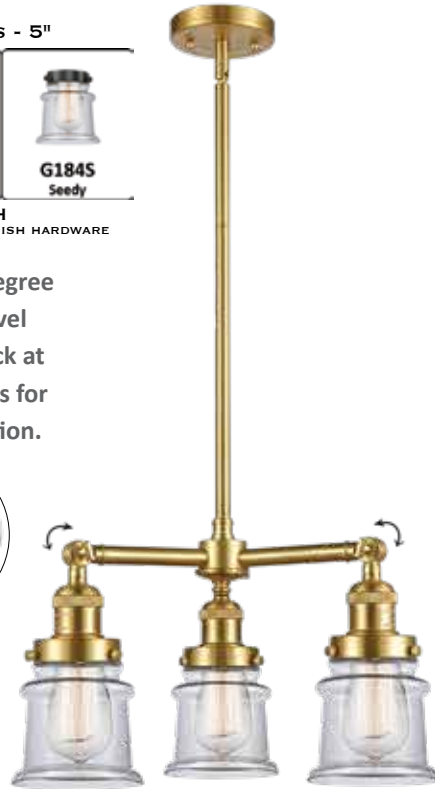

207-SG*-G182S Clear
18" DIA x 12" H
SWIVEL STEM MOUNT