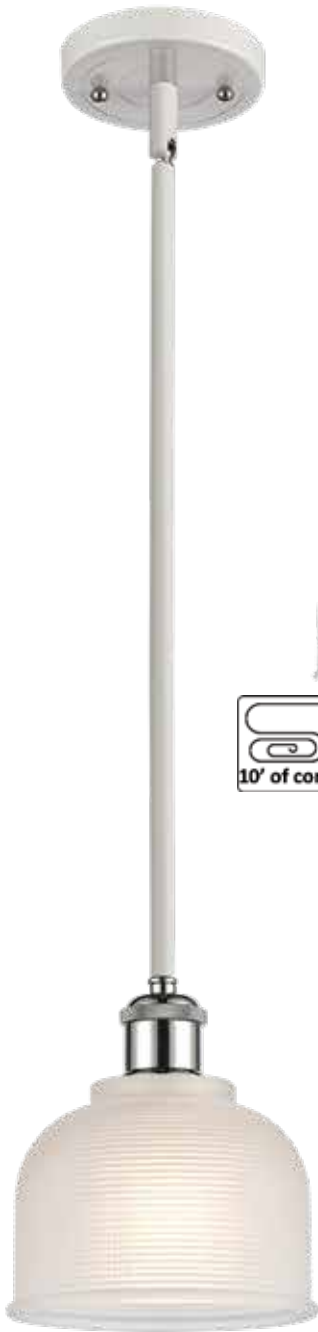

516-1P-BK*-G412 Clear
5 1/2" DIA x 9 1/2" H
FABRIC CORD MOUNT
Black cord with all except
PC/PN/SN/WPC with grey cord.
OB with brown cord.