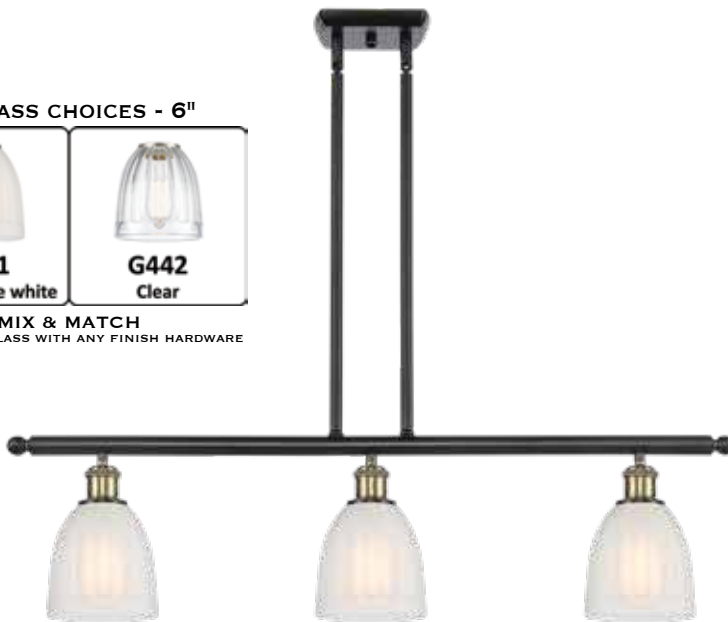

MIX & MATCH

SELECT ANY GLASS WITH ANY FINISH HARDWARE

10' of cord

516-1P-AC*-G441 Cased Matte White

6" DIA x 9 1/2" H
FABRIC CORD MOUNT
Black cord with all except
PC/PN/SN/WPC with grey cord.
OB with brown cord.