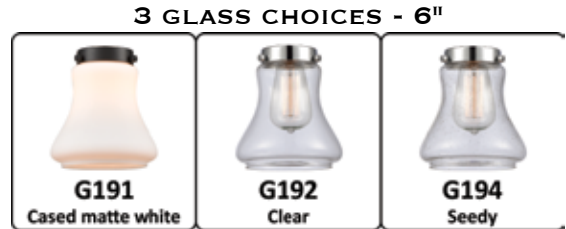

MIX & MATCH
SELECT ANY GLASS WITH ANY FINISH HARDWARE

BP-5: 5 1/2" DIA x 1/4" H
Decorative Backplate
(Available in all finishes)
Optional

209-BAB*-G192 Clear
21" LONG x 6" W x 12" H

213-AC*-G194 Seedy
38" LONG x 6" W x 12" H