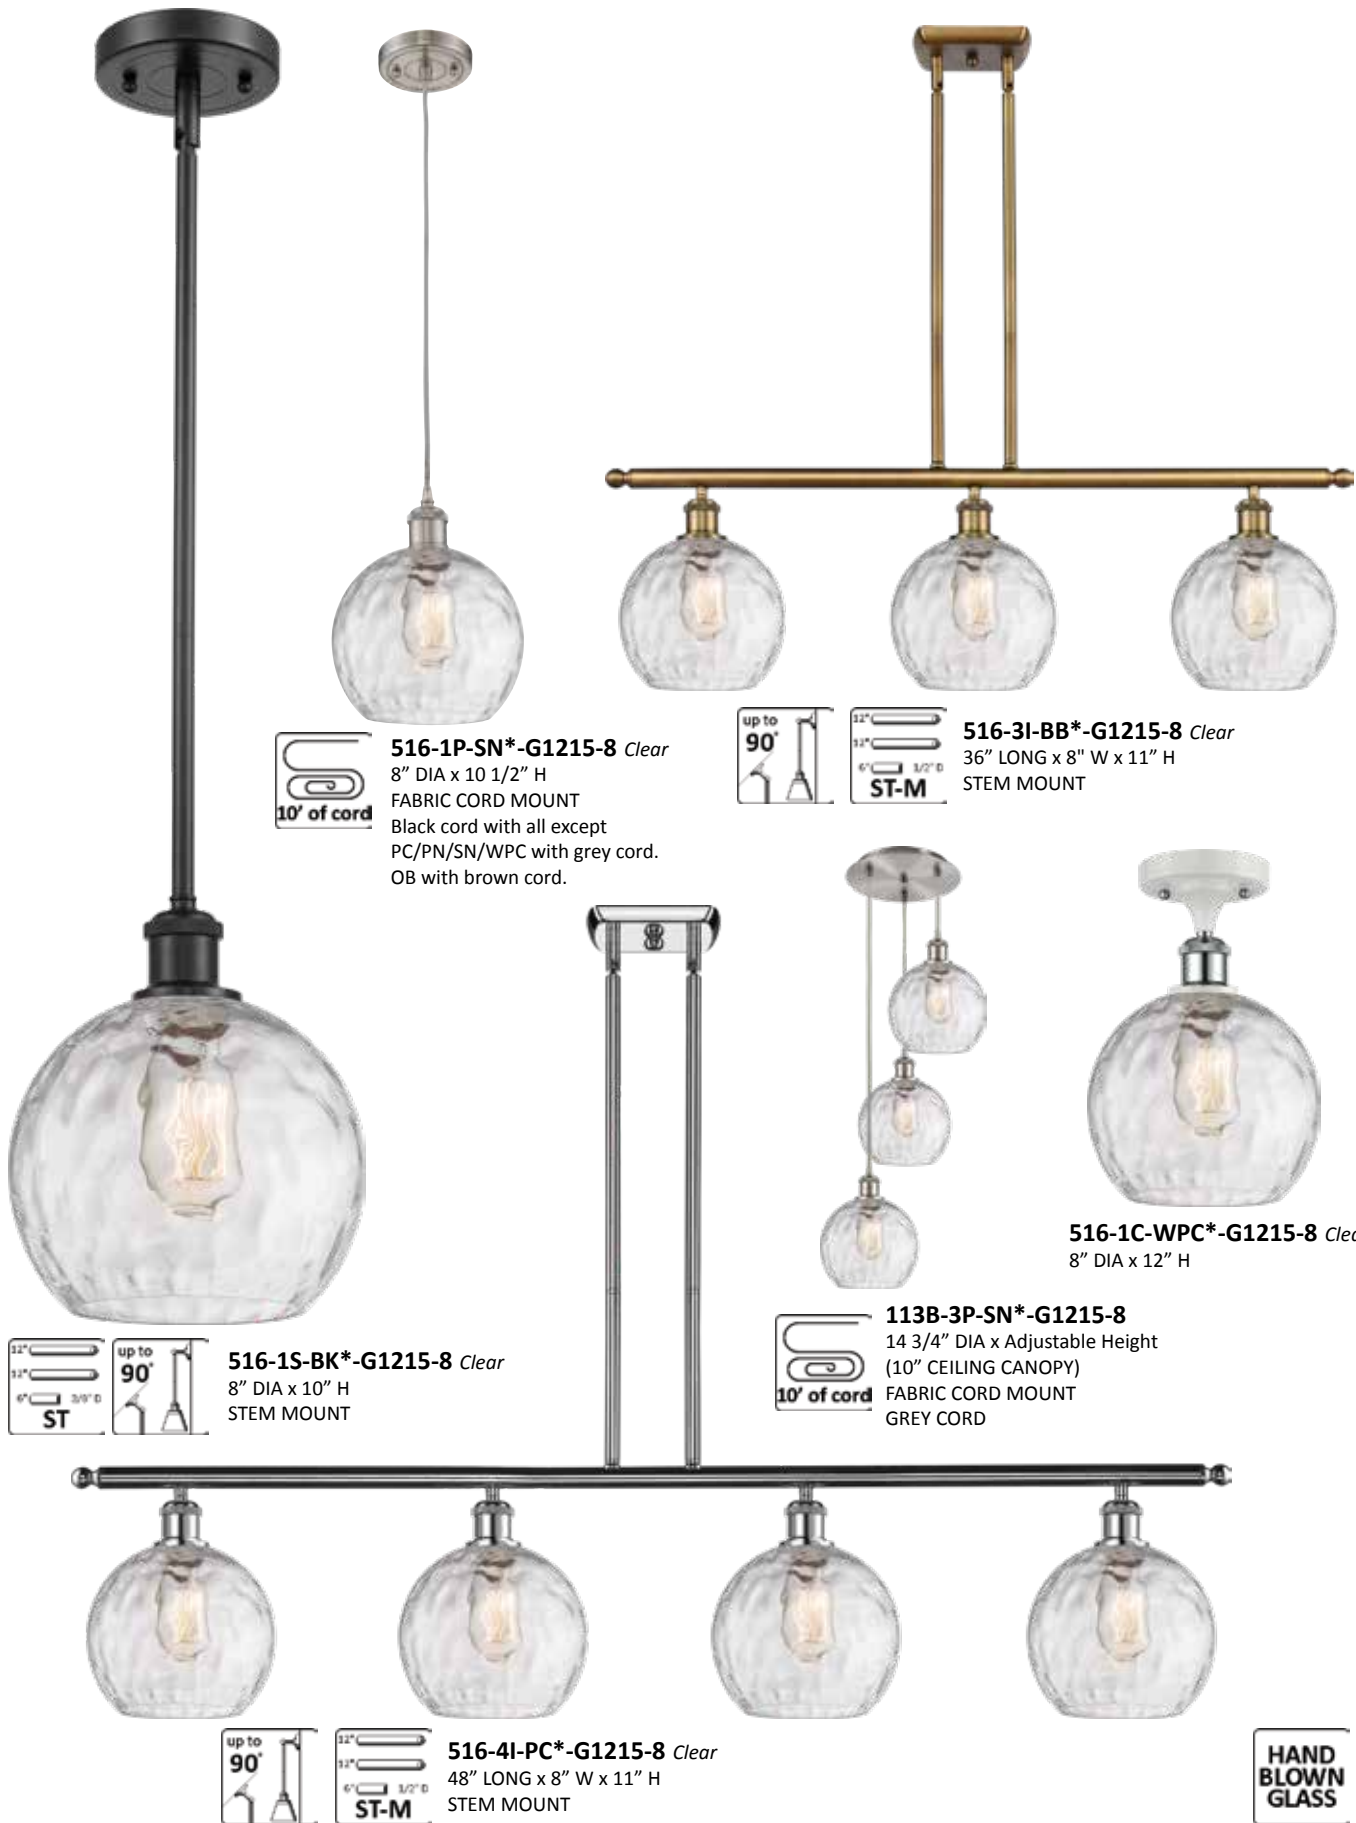

BALLSTON COLLECTION

8" ATHENS SERIES - CLEAR WATER GLASS

516-1P-SN*-G1215-8 Clear
8" DIA x 10 1/2" H
FABRIC CORD MOUNT
Black cord with all except
PC/PN/SN/WPC with grey cord.
OB with brown cord.

516-3I-BB*-G1215-8 Clear
36" LONG x 8" W x 11" H
STEM MOUNT