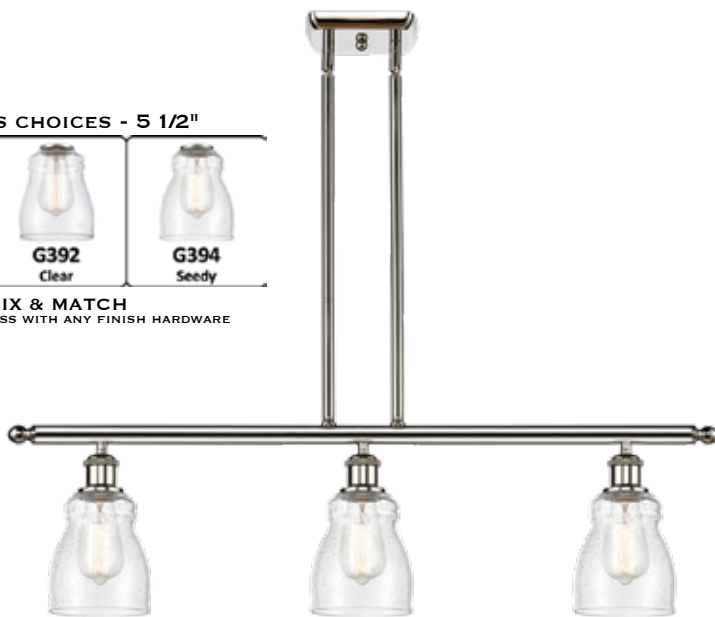

516-1P-SG*-G391 Cased Matte White
5 1/2" DIA x 10" H
FABRIC CORD MOUNT
Black cord with all except
PC/PN/SN/WPC with grey cord.
OB with brown cord.

516-3I-PN*-G394 Seedy
36" LONG x 5 1/2" W x 9 1/2" H
STEM MOUNT

516-1S-WPC*-G392 Clear
5 1/2" DIA x 9 1/2" H
STEM MOUNT