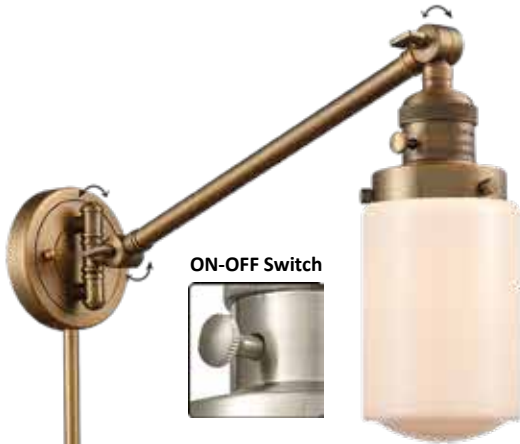

Seedy

MIX & MATCH

SELECT ANY GLASS WITH ANY FINISH HARDWARE

ON-OFF Switch

cord cover

Hardwire or Plug-in

237-BB*-G311 Cased Matte White

4 1/2" W x 12" H x 18" EXT