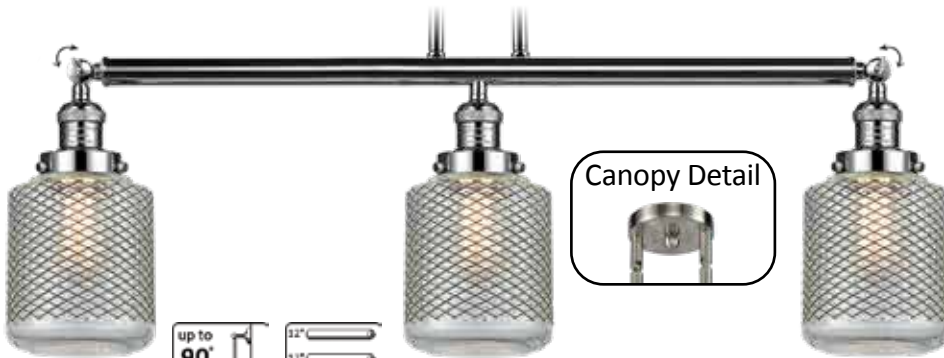

Canopy Detail

213-PN*-G262
37" LONG x 6" W x 13" H