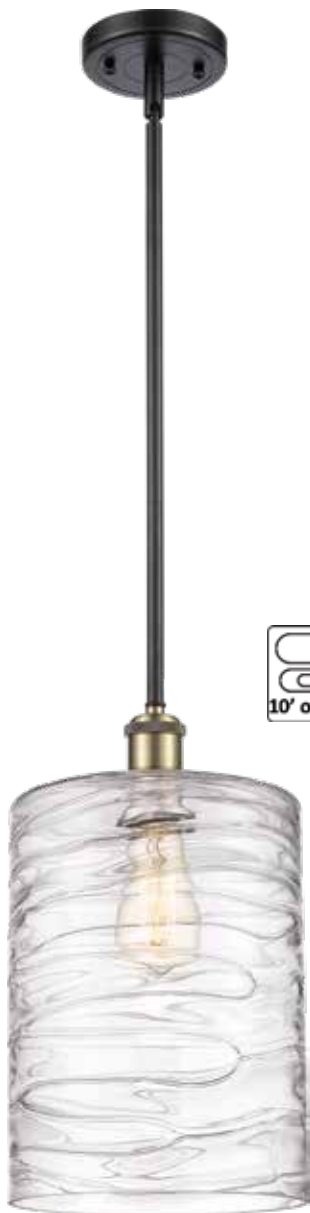

Canopy Detail

516-1P-SN*-G112L Clear
9" DIA x 15 1/2" H
FABRIC CORD MOUNT
Black cord with all except
PC/PN/SN/WPC with grey cord.
OB with brown cord.

516-3I-AC*-G116L Mercury
36" LONG x 9" W x 15" H
STEM MOUNT