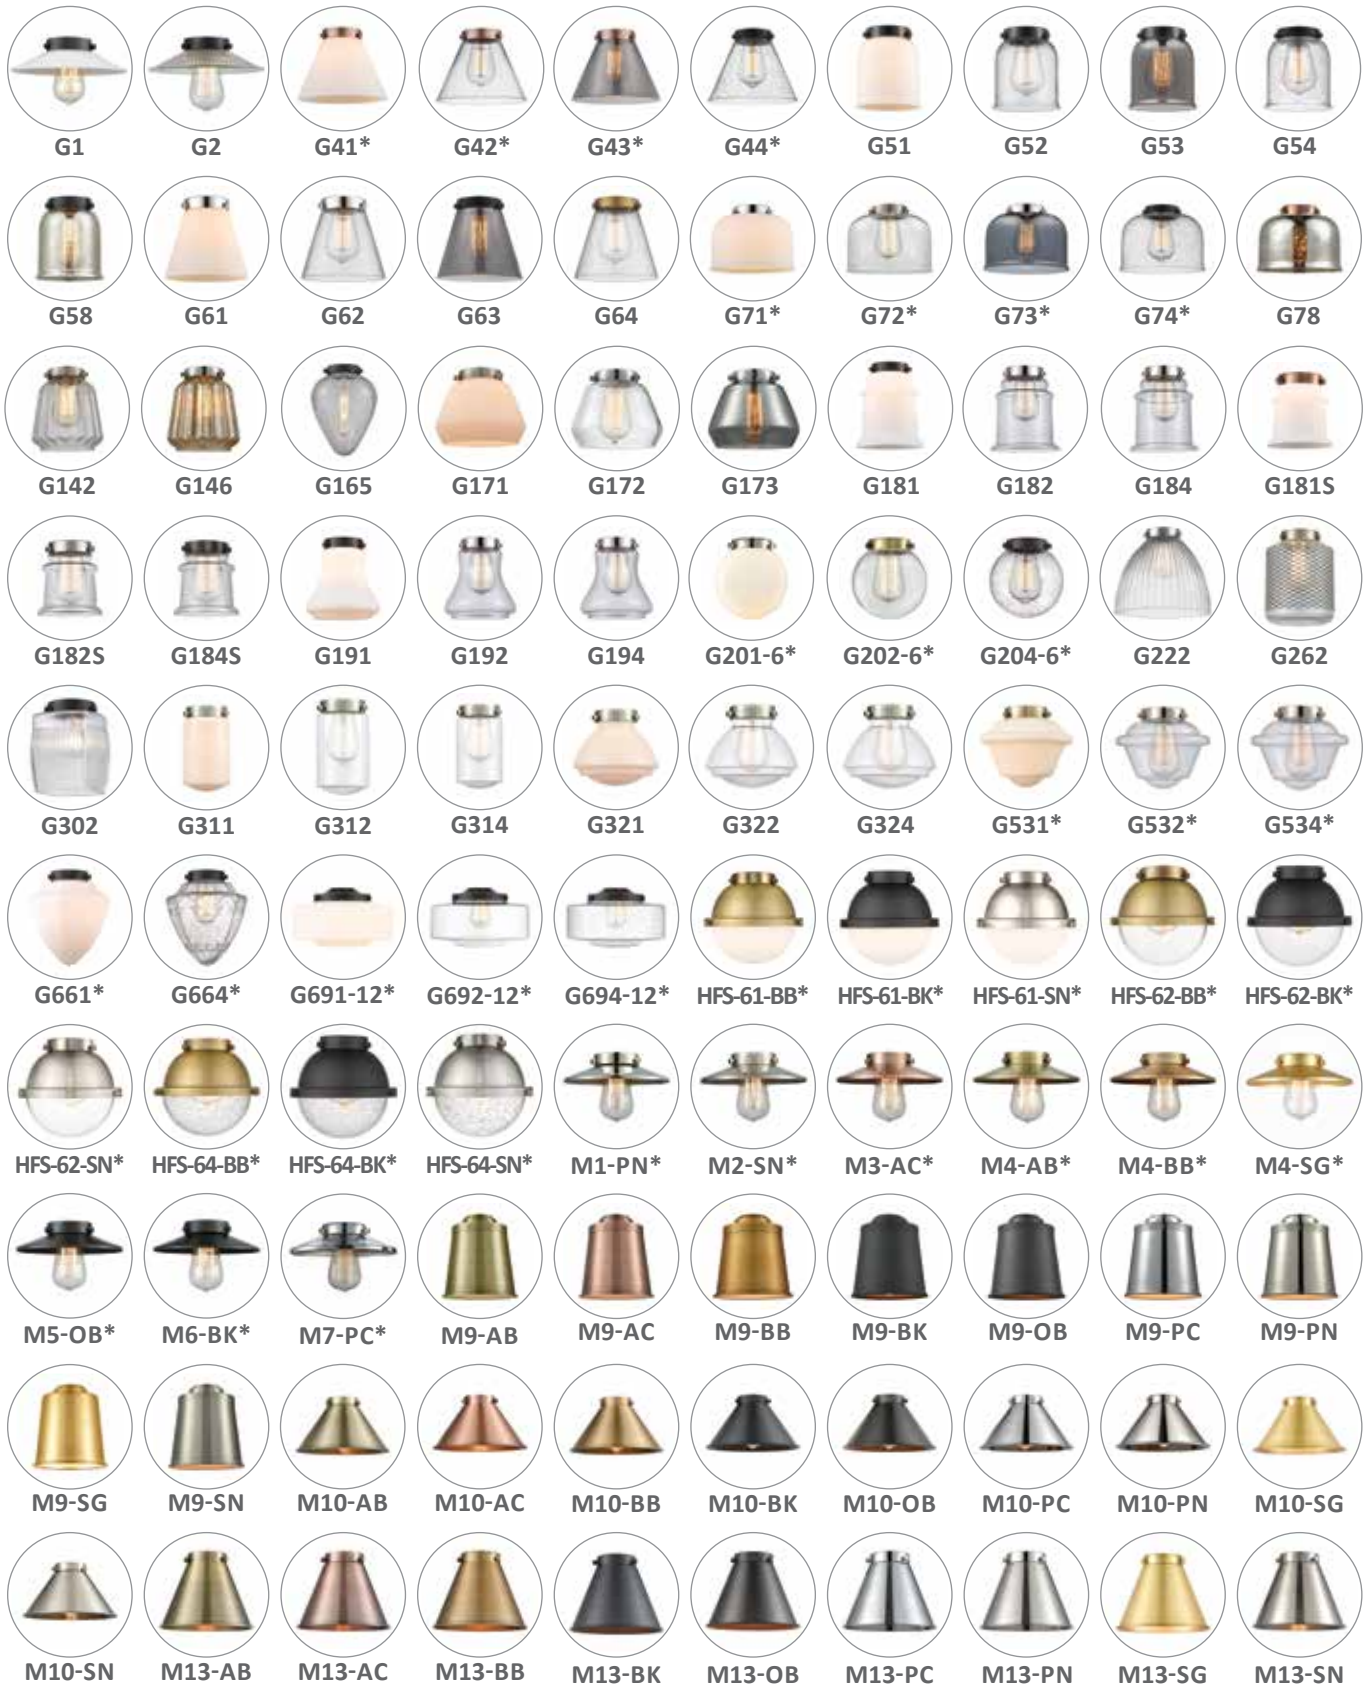

EDISON COLLECTION

SELECT FROM 3 TYPES OF FRANKLIN SHADES:
GLASS SHADES - METAL SHADES - COMBO GLASS/METAL SHADES

*ADDITIONAL SIZES AVAILABLE