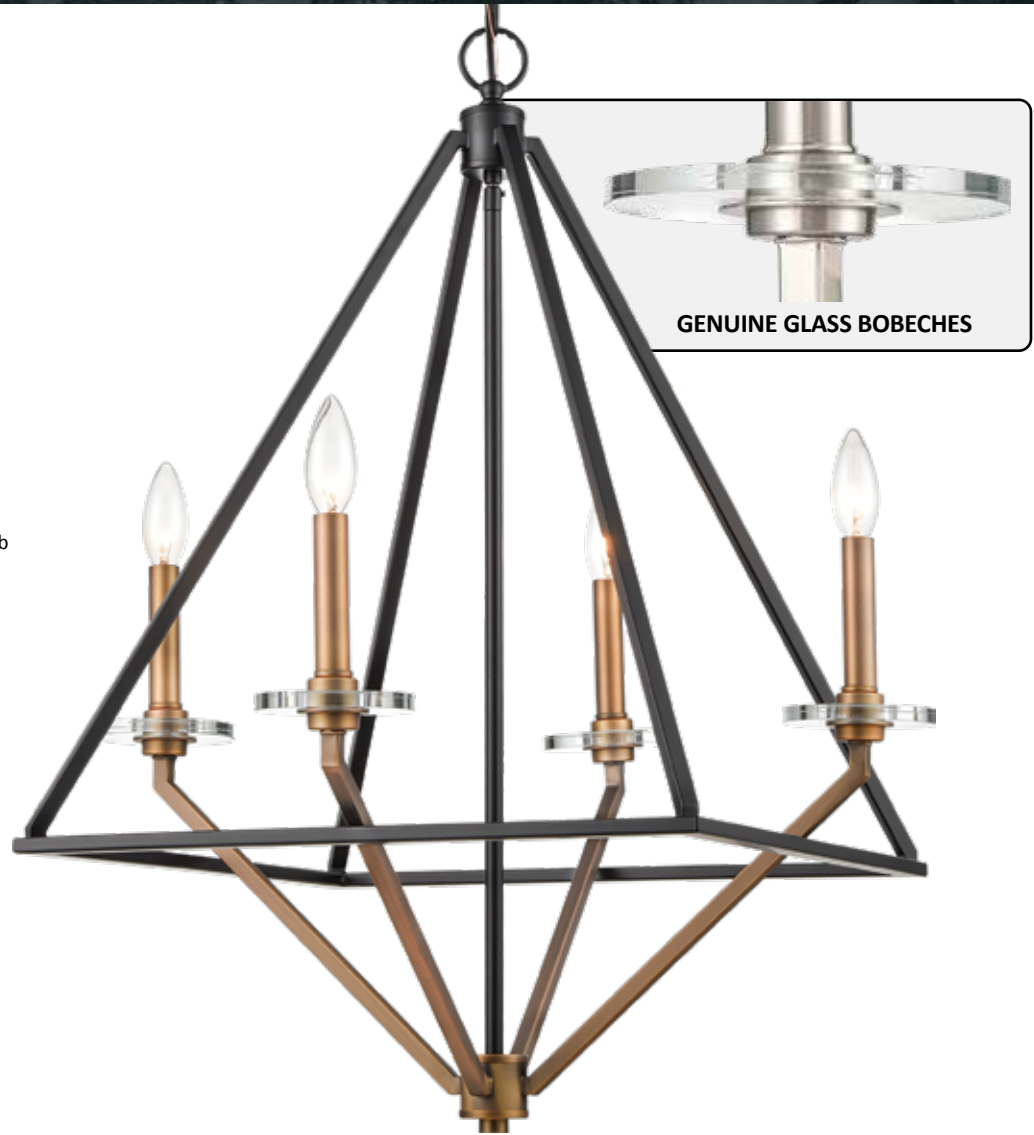

*AVAILABLE IN

4

FINISHES

35

FIXTURE SHOWN
331-4CR-BBG

RALEIGH COLLECTION

331-1W-BSN*
4 1/2" W x 12 1/2" H x 7 1/8" EXT
Shown with BB-C32 Candelabra bulb

GENUINE GLASS BOBECHE

331-4CR-BBG*
23 1/2" DIA x 30 1/2" H
Shown with BB-C32 Candelabra bulbs

331-4MCR-BSN*
17 1/2" DIA x 21" H
Shown with BB-C32 Candelabra bulbs
MINI-CHANDELIER
SHOWN AS CHAIN MOUNT

331-4MCR-BBG*
17 1/2" DIA x 21" H
Shown with
BB-C32 Candelabra bulbs
SHOWN AS FLUSH MOUNT