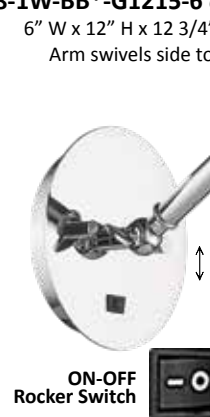

518-1W-BB*-G1215-6 Clear
6" W x 12" H x 12 3/4" EXT
Arm swivels side to side

ON-OFF
Rocker Switch

317-1W-PC*-G1215-6 Clear
6" W x 11 3/4" H x 12 1/2" EXT
Arm adjusts up and down