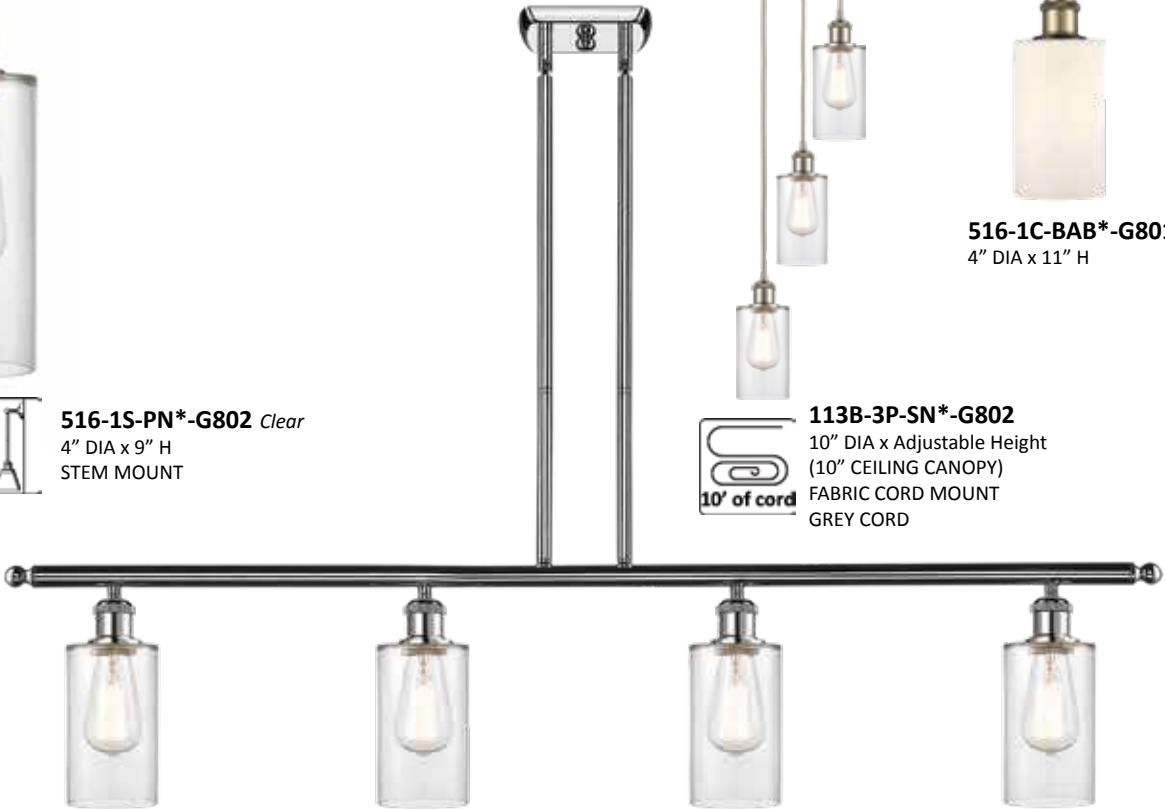

516-3I-BK*-G802 Clear
36" LONG x 4" W x 9" H
STEM MOUNT

516-1S-PN*-G802 Clear
4" DIA x 9" H
STEM MOUNT

113B-3P-SN*-G802
10" DIA x Adjustable Height
(10" CEILING CANOPY)
FABRIC CORD MOUNT
GREY CORD

516-1C-BAB*-G801
4" DIA x 11" H