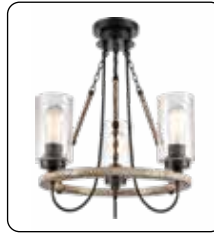

Canopy Detail

19 1/8" DIA x 20" H
CAN ALSO BE FLUSH MOUNTED