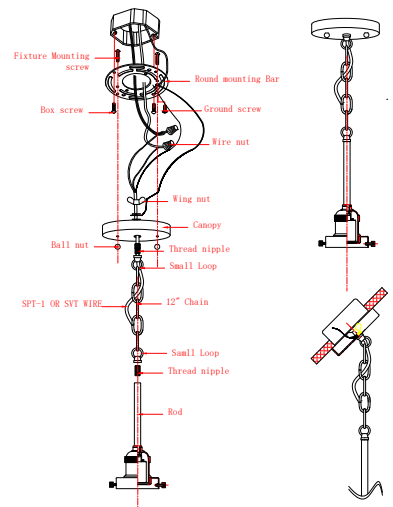

Basic Installation Diagram

*AVAILABLE IN **9** FINISHES

Antique Brass, Antique Copper, Brushed Brass, Matte Black, Oiled Bronze, Polished Chrome, Polished Nickel, Satin Gold and Satin Nickel