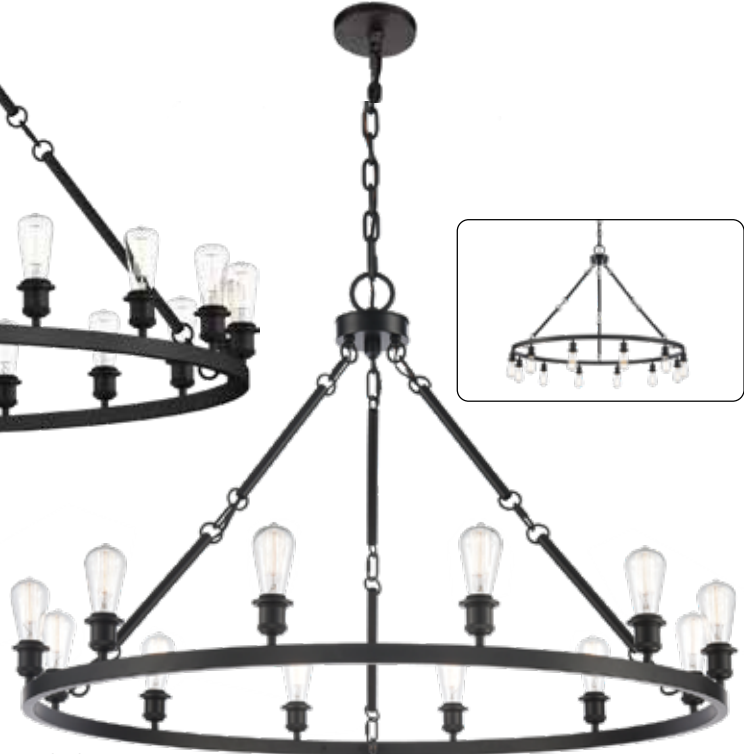

850-BK
50" DIA x 42 7/8" H
If extra chain needed, order Item CN-BK-LG
12 Light (1 Tier)
40 Watt Bulbs 25 Watt Bulbs
This fixture exceeds 50 pounds when glass or metal shades are added

820-BK
20" DIA x 22 1/4" H
If extra chain needed,
order Item CN-BK-MD
3 Light (1 Tier)
100 Watt Bulbs