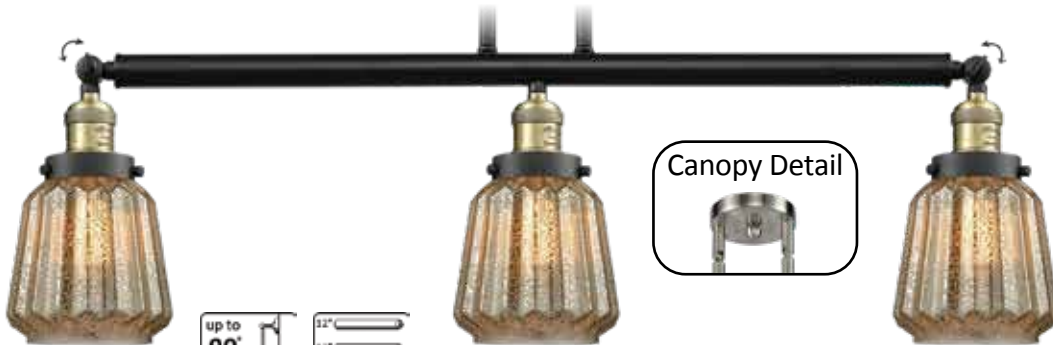

2 GLASS CHOICES - 6"

MIX & MATCH
SELECT ANY GLASS WITH ANY FINISH HARDWARE

Solid Brass 180 Degree
Adjustable Swivel
Internal teeth lock at
5 Degree intervals for
the perfect position.

213-BAB*-G146 Mercury
37" LONG x 6" W x 12" H