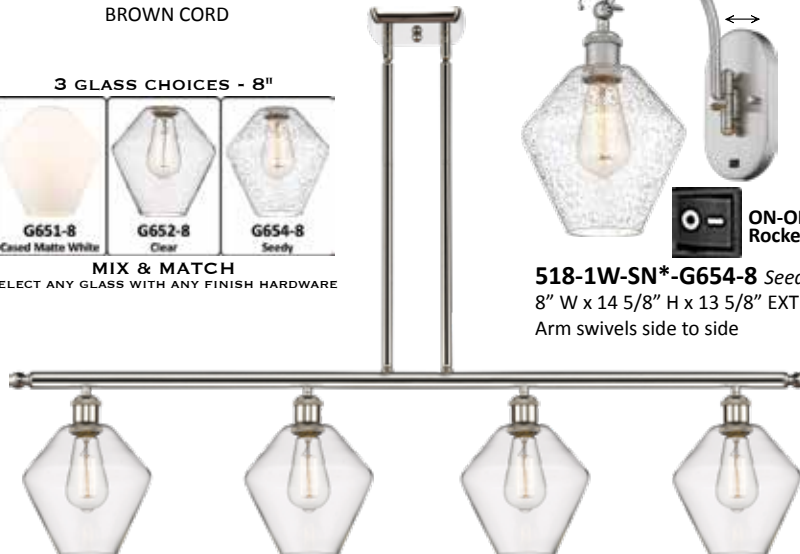

up to 90°
32" 1/2" D
6" 1/2" D
ST-M

516-4I-PN-G652-8 Clear
48" LONG x 8" W x 10 1/2" H
STEM MOUNT

All products are made with cast components - Solid Brass Swivels - 100 WATT DAMP LOCATION RATED UL/CUL LISTED LED AND INCANDESCENT BULBS SOLD SEPARATELY. See page 452 for bulb options.

*AVAILABLE IN

11

FINISHES

129

AB

AC

BAB

BB

BK

OB

PC

PN

SN

SZ

WPC