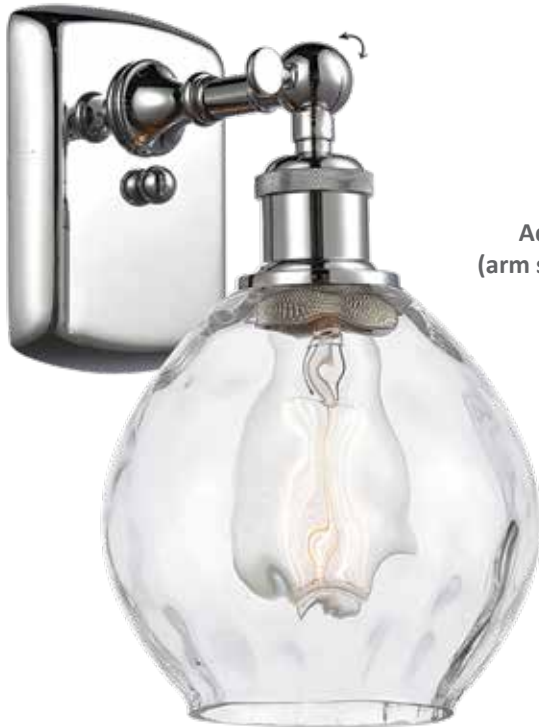

W

516-1W-PC*-G362 Clear
6" W x 11" H x 7" EXT

Solid Brass
Adjustable Swivel
(arm swivels side to side)

516-2W-BK*-G362 Clear
16" W x 11" H x 17" EXT

Solid Brass 180 Degree
Adjustable Swivel
Internal teeth lock at
5 Degree intervals for
the perfect position.