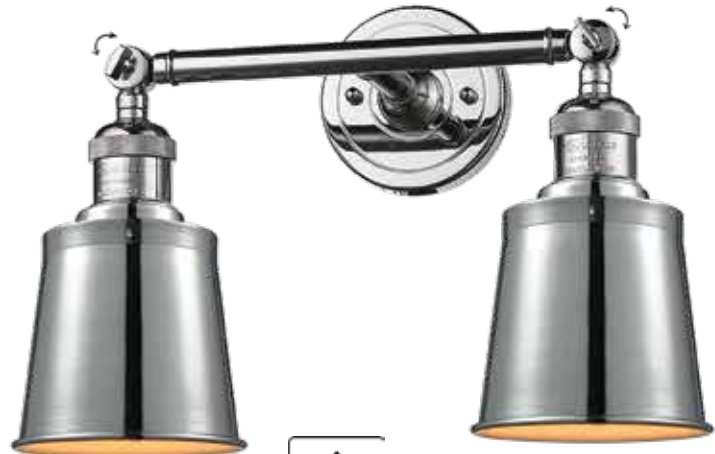

mount up or down

208-PC*-M9-PC
14" W x 10" H x 7" EXT

BP-5: 5 1/2" DIA x 1/4" H
Decorative Backplate
(Available in all finishes)
Optional