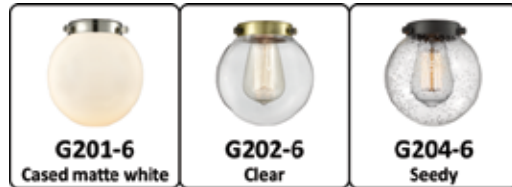

MIX & MATCH
SELECT ANY GLASS WITH ANY FINISH HARDWARE