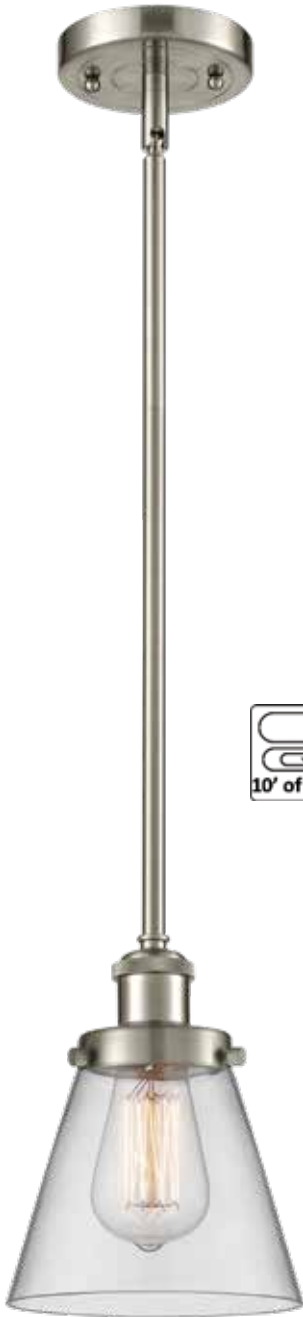

BALLSTON URBAN COLLECTION

CONE SERIES

AB

AC

BAB

BB

BK

OB

PC

PN

SG

SZ

WPC