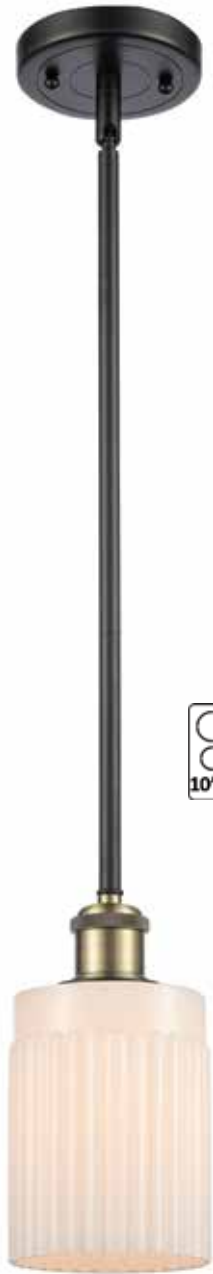

BALLSTON COLLECTION

5" HADLEY SERIES

2 GLASS CHOICES - 5"

G341
Cased matte white

G342
Clear

MIX & MATCH
SELECT ANY GLASS WITH ANY FINISH HARDWARE

516-1P-PN*-G342 Clear
5" DIA x 10" H
FABRIC CORD MOUNT
Black cord with all except
PC/PN/SN/WPC with grey cord.
OB with brown cord.