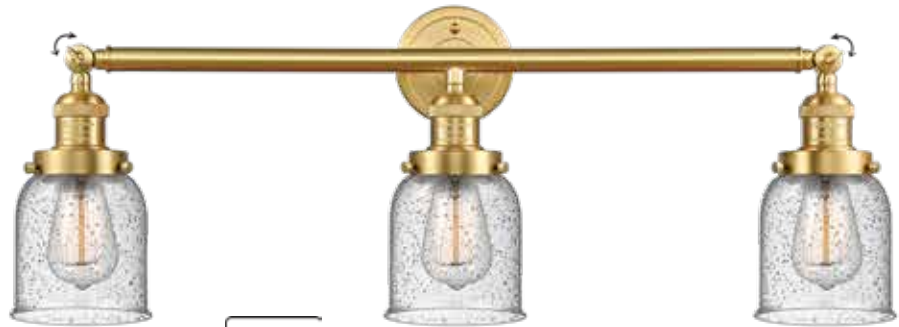

mount up or down

205-SG*-G54 Seedy
32" W x 12" H x 7" EXT

HAND BLOWN GLASS

AB

AC

BAB

BB

BK

OB

PC

PZ

SG

SZ