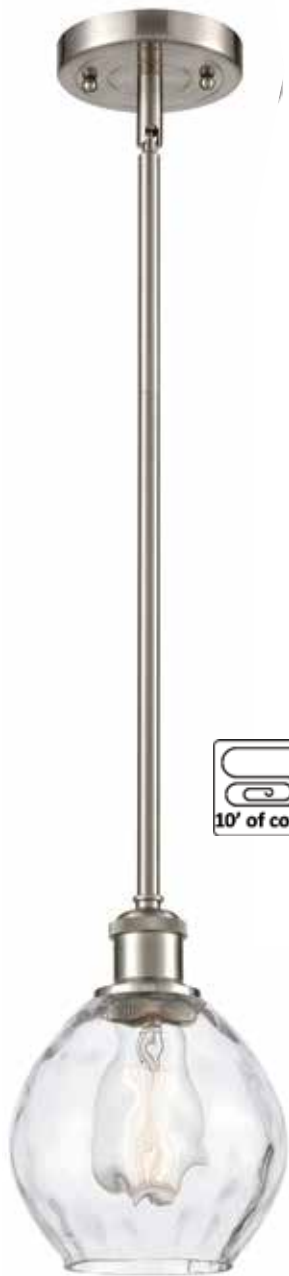

516-1S-SN*-G362 Clear
6" DIA x 9 1/2" H
STEM MOUNT

BALLSTON COLLECTION

6" WAVERLY SERIES - CLEAR WATER GLASS

AB

AC

BAB

BB

BK

OB

PC

PN

SG

SZ

WPC

516-1P-BAB*-G362 Clear
6" DIA x 10" H
FABRIC CORD MOUNT
Black cord with all except
PC/PN/SN/WPC with grey cord.
OB with brown cord.

10' of cord