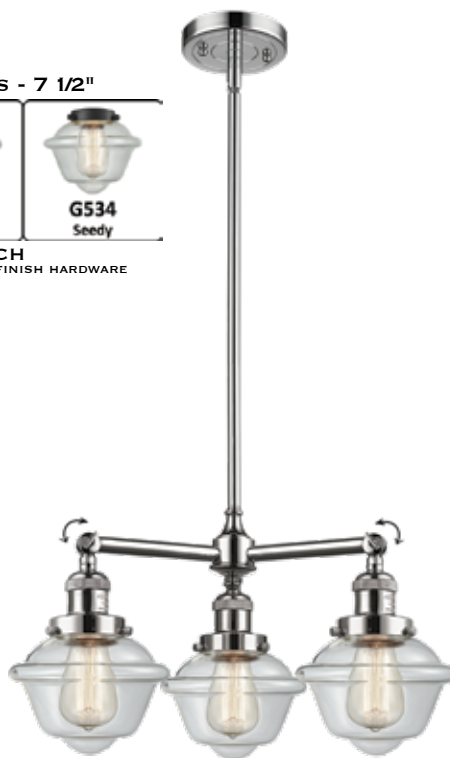

113F-3P-SN*-G534 Seedy
14" DIA x Adjustable Height
(10" CEILING CANOPY)
FABRIC CORD MOUNT

207-PC*-G532 Clear
20" DIA x 10" H
SWIVEL STEM MOUNT

BP-5: 5 1/2" DIA x 1/4" H
Decorative Backplate
(Available in all finishes)
Optional