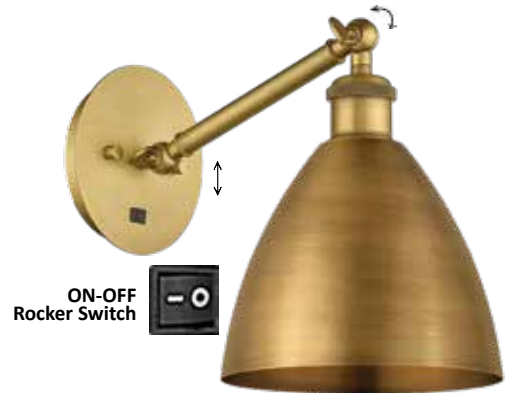

ON-OFF
Rocker Switch

317-1W-BB*-MBD-75-BB
7 1/2" W x 12 1/4" H x 13 1/4" EXT
Arm adjusts up and down