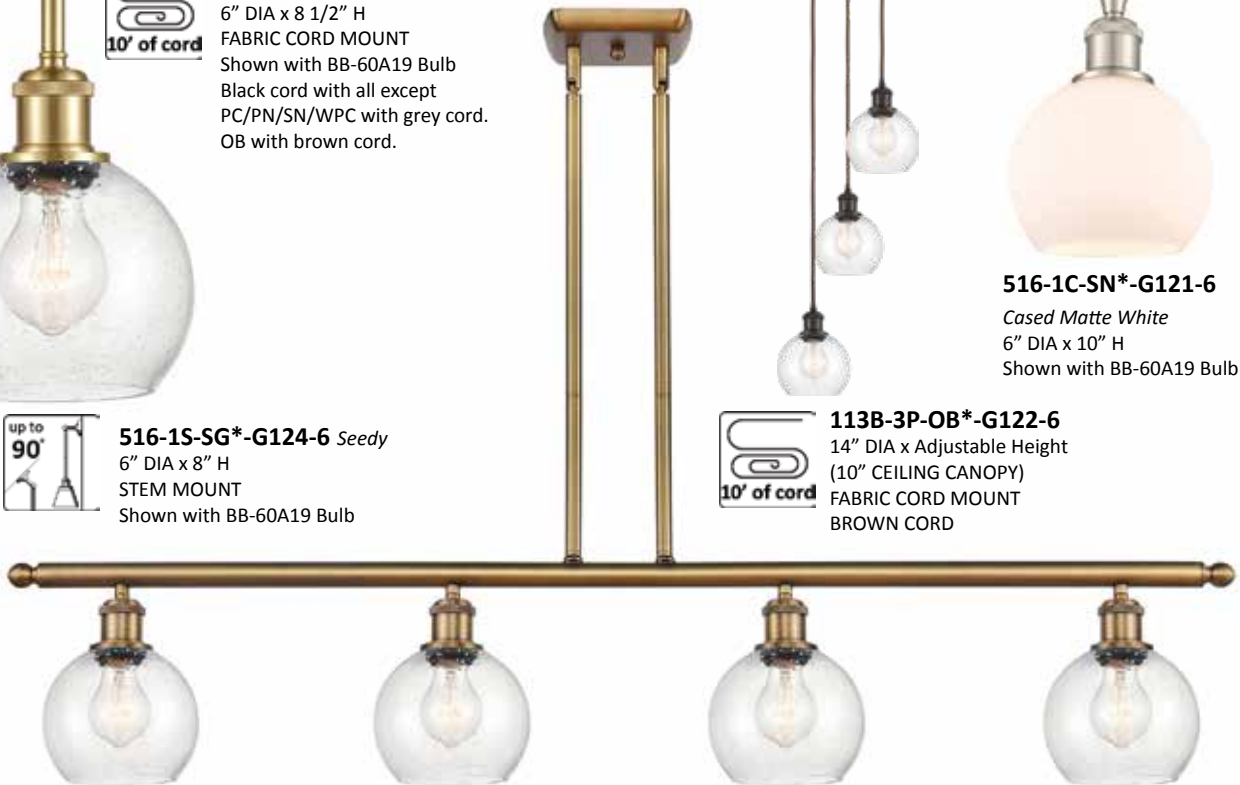

113B-3P-OB*-G122-6
14" DIA x Adjustable Height
(10" CEILING CANOPY)
FABRIC CORD MOUNT
BROWN CORD

516-4I-BB*-G124-6 Seedy
48" LONG x 6" W x 9 3/8" H
STEM MOUNT
Shown with BB-60A19 Bulbs

HAND
BLOWN
GLASS

All products are made with cast components - Solid Brass Swivels - 100 WATT DAMP LOCATION RATED UL/CUL LISTED LED AND INCANDESCENT BULBS SOLD SEPARATELY. See page 452 for bulb options.