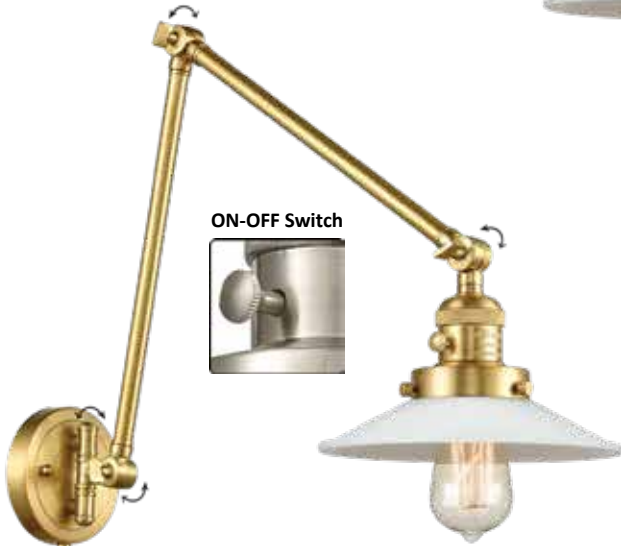

208-BB*-G1 White Halophane
21" W x 7" H x 10" EXT

Solid Brass 180 Degree
Adjustable Swivel
Internal teeth lock at
5 Degree intervals for
the perfect position.

ON-OFF Switch

238-SG*-G1 White Halophane
9" W x 10" H x 18" EXT
Two 12" arms are adjustable
for the perfect position