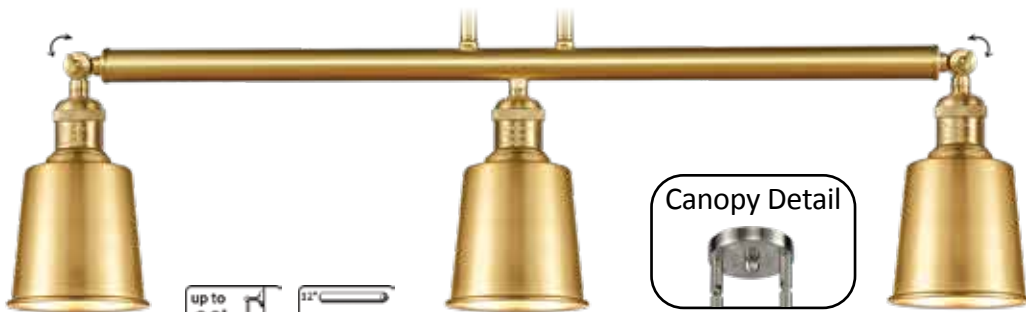

213-SG*-M9-SG
37" LONG x 5" W x 10" H