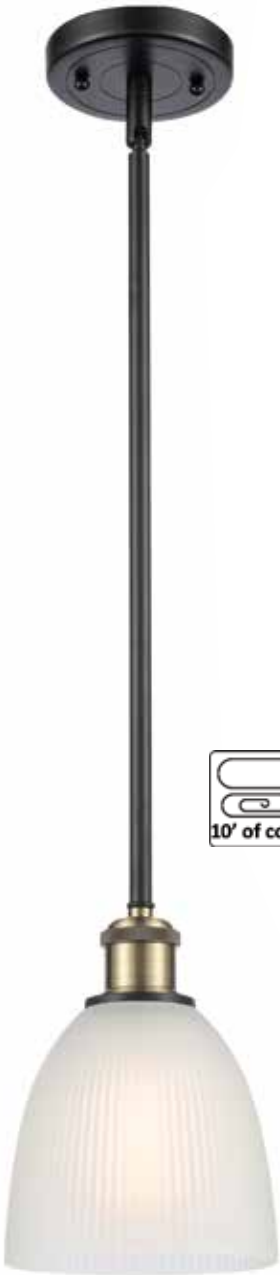

516-1P-SG*-G382 Clear
6" DIA x 9 1/2" H
FABRIC CORD MOUNT
Black cord with all except
PC/PN/SN/WPC with grey cord.
OB with brown cord.