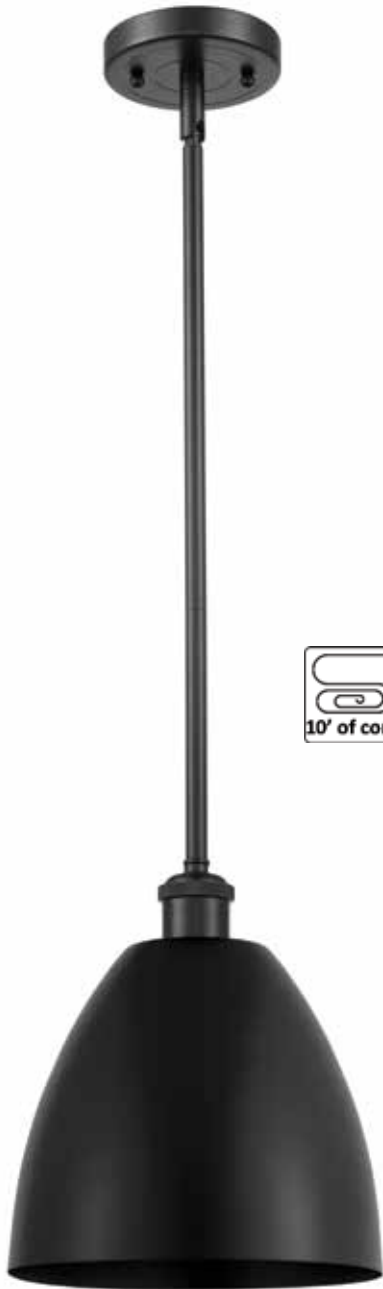

516-1S-BK*-MBD-9-BK
9" DIA x 11" H
STEM MOUNT

BALLSTON COLLECTION

9" METAL BRISTOL SERIES