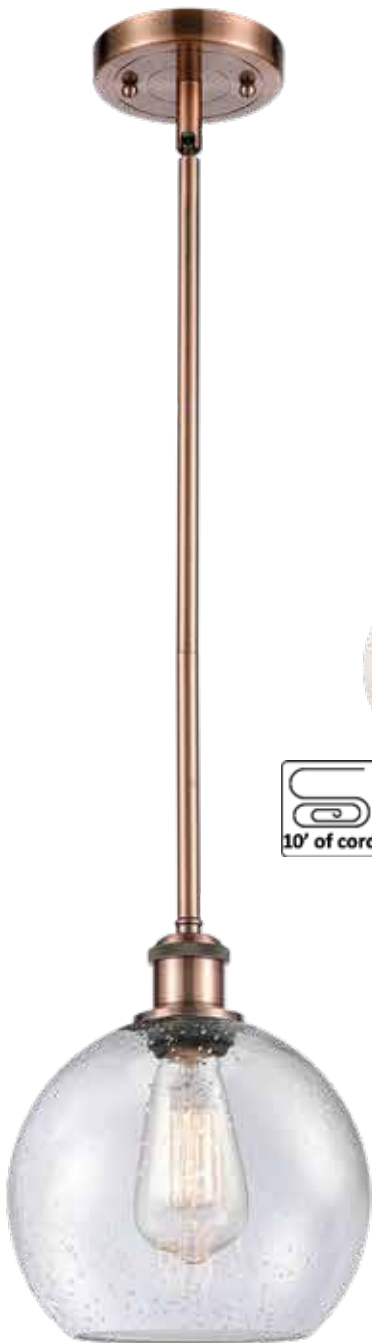

516-1P-PC*-G121-8 Cased Matte White

8" DIA x 10 1/2" H
FABRIC CORD MOUNT
Black cord with all except
PC/PN/SN/WPC with grey cord.
OB with brown cord.