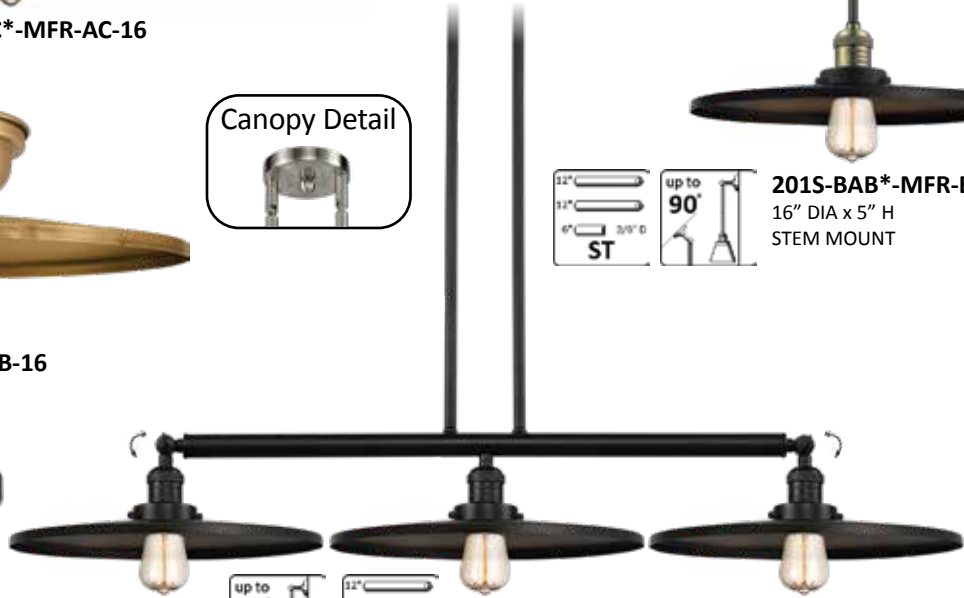

MIX & MATCH
SELECT ANY FINISH SHADE WITH ANY FINISH HARDWARE

517-1CH-AC*-MFR-AC-16
16" DIA x 7" H

623-1F-BB*-MFR-BB-16
16" DIA x 4 1/2" H

Canopy Detail

201S-BAB*-MFR-BK-16
16" DIA x 5" H
STEM MOUNT

213-BK*-MFR-BK-16
50" LONG x 16" W x 6 1/4" H