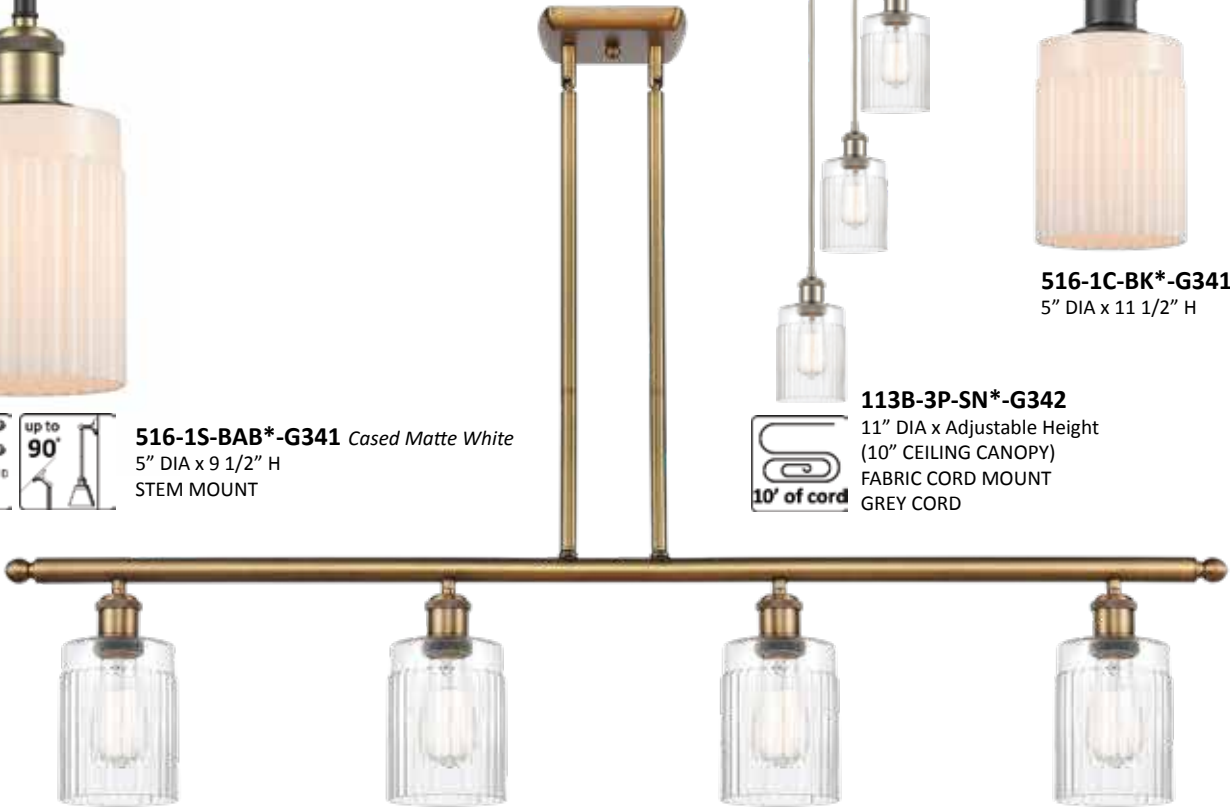

516-4I-BB*-G342 Clear
48" LONG x 5" W x 9 1/2" H
STEM MOUNT

HAND BLOWN GLASS

AB

AC

BAB

BB

BK

OB

PC

PN

SS

SZ

WPC