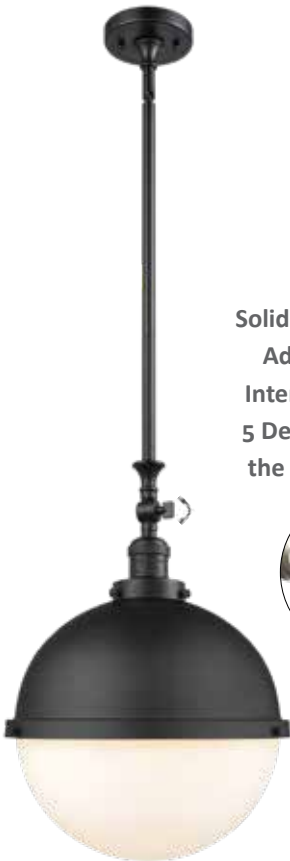

MIX & MATCH

SELECT ANY GLASS/METAL SHADE WITH ANY FINISH HARDWARE

517-1CH-BAB*-HFS-124-BK Seedy
13" DIA x 17 1/4" H

BP-5: 5 1/2" DIA x 1/4" H
Decorative Backplate
(Available in all finishes)
Optional

Solid Brass 180 Degree
Adjustable Swivel
Internal teeth lock at
5 Degree intervals for
the perfect position.