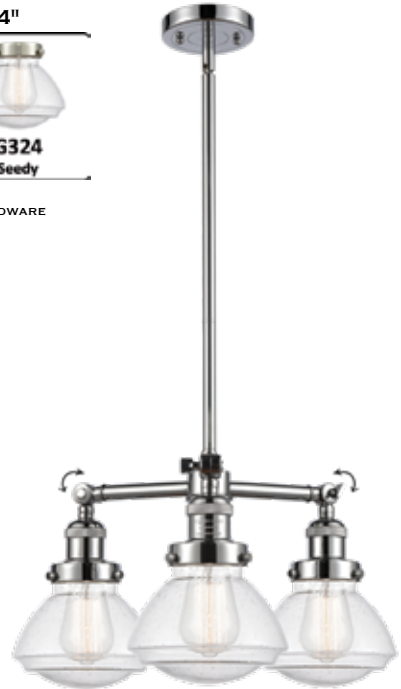

113F-3P-OB*-G321
Cased Matte White
14" DIA x Adjustable Height
(10" CEILING CANOPY)
FABRIC CORD MOUNT

207-PC*-G324 Seedy
20" DIA x 11" H
SWIVEL STEM MOUNT

BP-5: 5 1/2" DIA x 1/4" H
Decorative Backplate
(Available in all finishes)
Optional