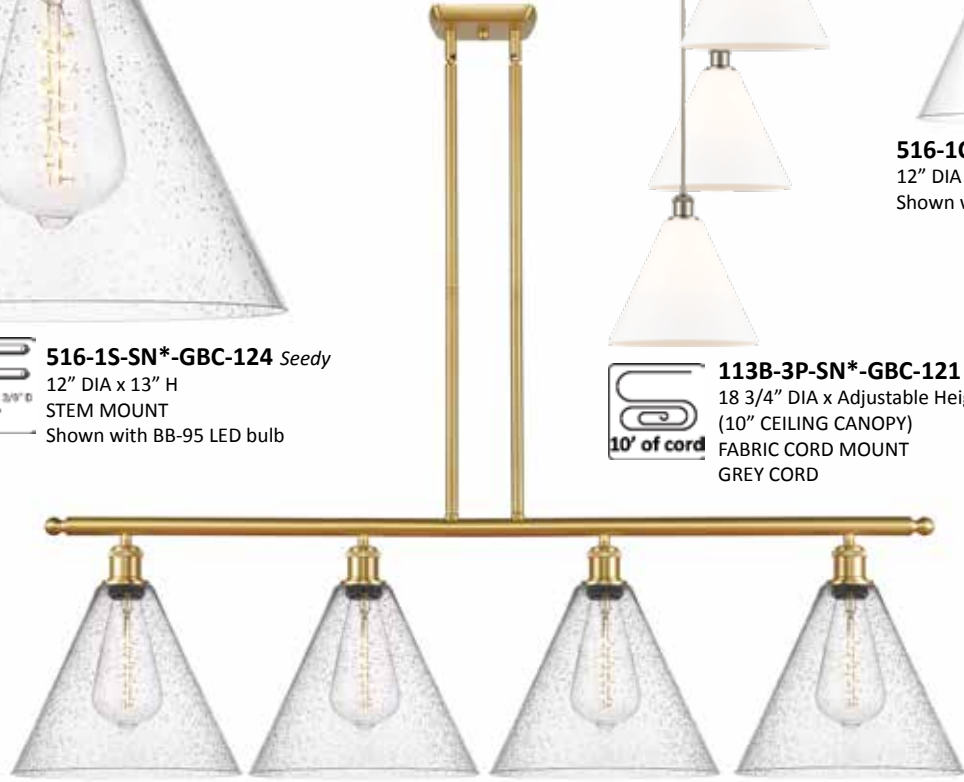

516-1C-OB*-GBC-122 Clear
12" DIA x 15" H
Shown with BB-95 LED bulb

516-1S-SN*-GBC-124 Seedy
12" DIA x 13" H
STEM MOUNT
Shown with BB-95 LED bulb

113B-3P-SN*-GBC-121
18 3/4" DIA x Adjustable Height
(10" CEILING CANOPY)
FABRIC CORD MOUNT
GREY CORD