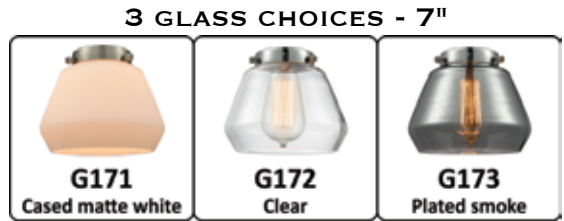

3 GLASS CHOICES - 7"

G171
Cased matte white

G172
Clear

G173
Plated smoke

MIX & MATCH
SELECT ANY GLASS WITH ANY FINISH HARDWARE