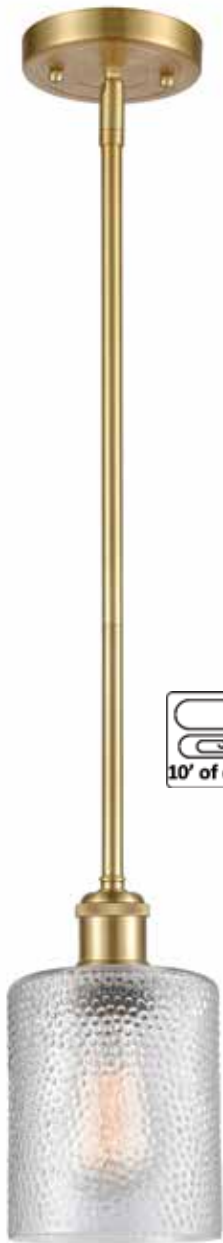

5" COBBLESKILL SERIES

4 GLASS CHOICES - 5"

MIX & MATCH
SELECT ANY GLASS WITH ANY FINISH HARDWARE

Canopy Detail

516-1P-PN*-G111 Cased Matte White
5" DIA x 9 1/2" H
FABRIC CORD MOUNT
Black cord with all except
PC/PN/SN/WPC with grey cord.
OB with brown cord.