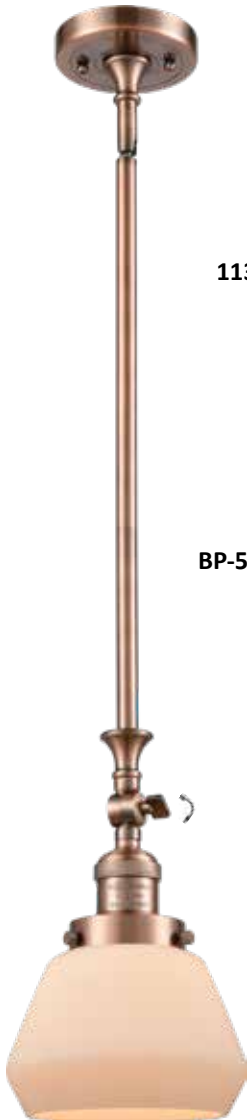

206-AC*-G171
7" DIA x 11 1/2" H
STEM MOUNT
(with swivel)