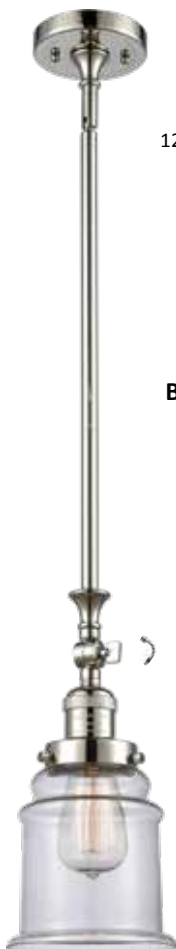

207-AC*-G181 *Cased Matte White*
19" DIA x 13" H
SWIVEL STEM MOUNT

BP-5: 5 1/2" DIA x 1/4" H
Decorative Backplate
(Available in all finishes)
Optional

Also available with
ON-OFF Switch.
Model number: 201CSW