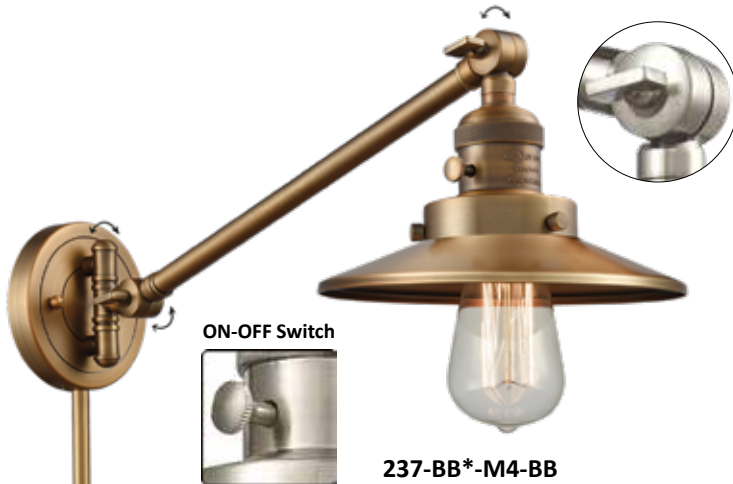

FRANKLIN RESTORATION COLLECTION

8" METAL RAILROAD SERIES

9 METAL FINISH CHOICES - 8"

 M1-PN Polished nickel	 M2-SN Satin nickel	 M3-AC Antique copper
 M4-AB Antique brass	 M4-BB Brushed brass	 M4-SG Satin gold
 M5-OB Oil rubbed bronze	 M6-BK Matte black	 M7-PC Polished chrome

MIX & MATCH
SELECT ANY FINISH SHADE WITH ANY FINISH HARDWARE

ON-OFF Switch

237-BB*-M4-BB
8" W x 8" H x 18" EXT
12" arm is adjustable for the perfect position