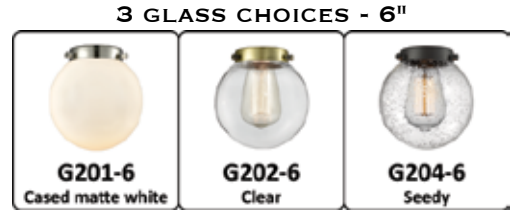

MIX & MATCH
SELECT ANY GLASS WITH ANY FINISH HARDWARE

BP-5: 5 1/2" DIA x 1/4" H
Decorative Backplate
(Available in all finishes)
Optional

213-BB*-G204-6 Seedy
38" LONG x 6" W x 10" H

214-AC*-G202-6 Clear
50" LONG x 6" W x 10" H