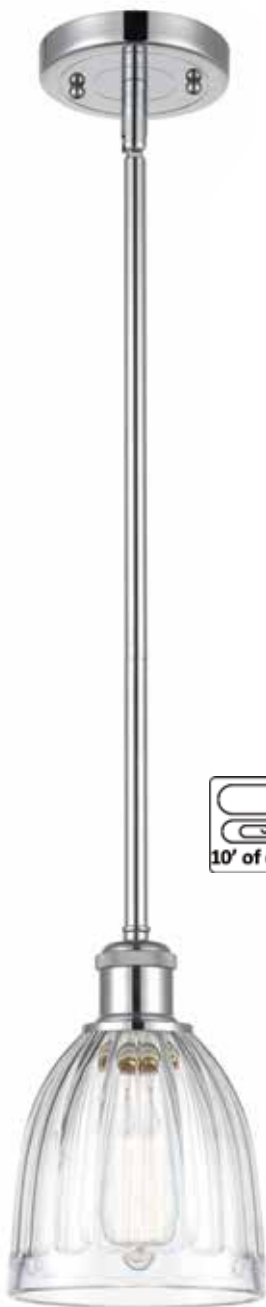

MIX & MATCH

SELECT ANY GLASS WITH ANY FINISH HARDWARE

10' of cord

516-1P-AC*-G441 Cased Matte White

6" DIA x 9 1/2" H
FABRIC CORD MOUNT
Black cord with all except
PC/PN/SN/WPC with grey cord.
OB with brown cord.