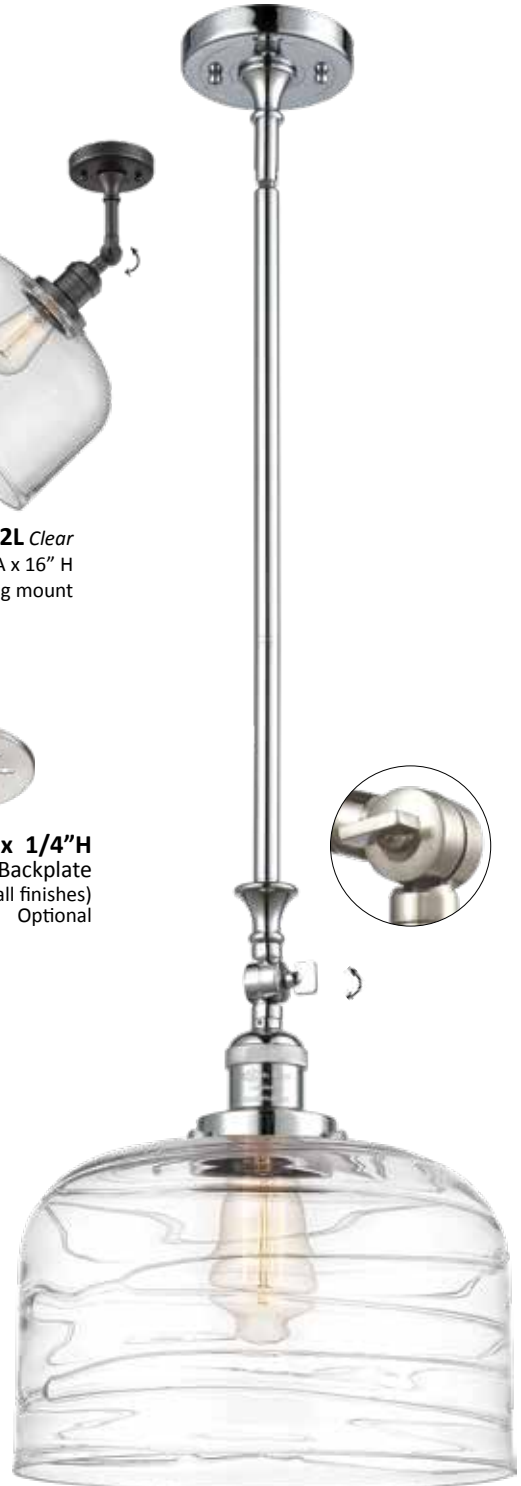

206-PC*-G713L Seedy
12" DIA x 14" H
STEM MOUNT
(with swivel)

HAND BLOWN GLASS

336

*AVAILABLE IN **10** FINISHES

All products are made with cast components - Solid Brass Swivels - 100 WATT DAMP LOCATION RATED UL/CUL LISTED LED AND INCANDESCENT BULBS SOLD SEPARATELY. See page 452 for bulb options.