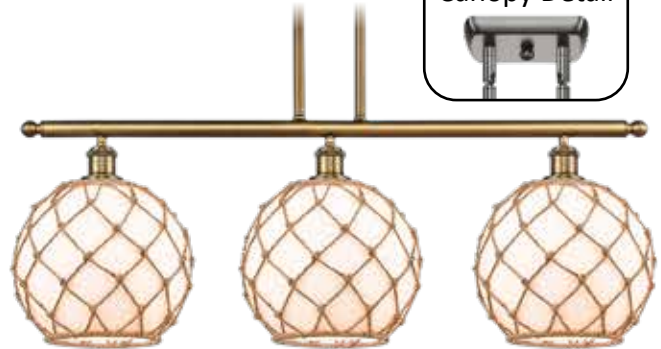

516-3I-BB*-G121-10RB White/Brown Rope
36" LONG x 10" W x 14" H
STEM MOUNT