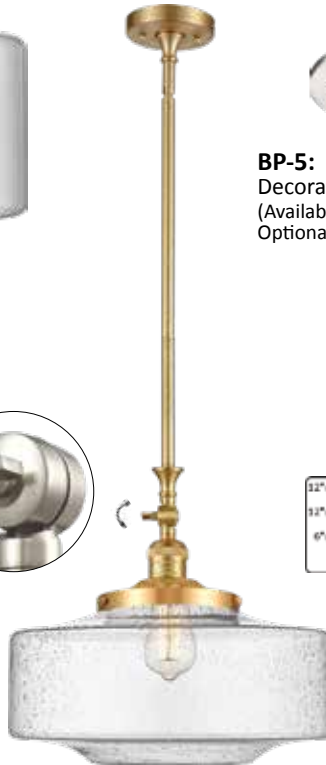

Solid Brass 180 Degree
Adjustable Swivel
Internal teeth lock at
5 Degree intervals for
the perfect position.

Canopy Detail