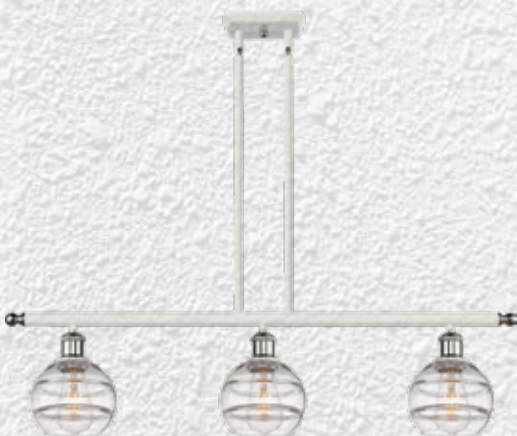

SG

SN

WPC

516-1C-OB*-G556-6SM
Light Smoke
6" DIA x 9" H

113B-3P-AB*-G556-6CL
Clear
12 3/8" DIA x Adjustable Height
Cord Mount

2 GLASS CHOICES

Clear

Light Smoke

MIX & MATCH
Any Finish
Glass Shade
With Any Finish
Hardware

516-5CR-SG*-G556-6CL
Clear
24" DIA x 13 3/8" H
Stem Mount (# ST - 1/2" DIA)

516-3C-BAB*-G556-6CL
Clear
Adjustable Swivels
17 5/8" DIA x 9" H

516-1S-PN*-G556-6CL
Clear
6" DIA x 8" H
Stem Mount (# ST - 1/2" DIA)