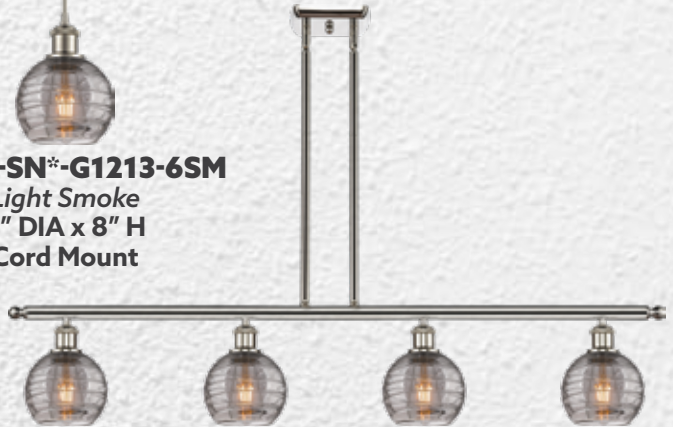

516-1P-SN*-G1213-6SM
Light Smoke
6" DIA x 8" H
Cord Mount

516-1S-SG*-G1213-6SM
Light Smoke
6" DIA x 8" H
Stem Mount (# ST - 1/2" DIA)

516-4I-PN*-G1213-6SM
Light Smoke
48" LONG x 6" W x 8 5/8" H
Stem Mount (# ST-M - 5/8" DIA)

2 GLASS CHOICES

CL

Clear

SM

Light Smoke

MIX & MATCH
Any Finish
Glass Shade
With Any Finish
Hardware