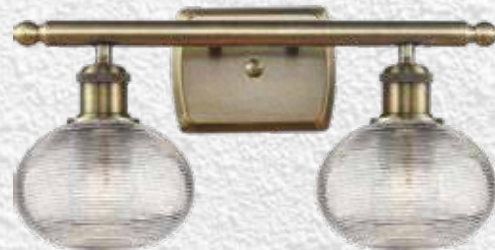

516-2W-AB*-G555-6CL
Clear
16" W x 8" H x 7" EXT