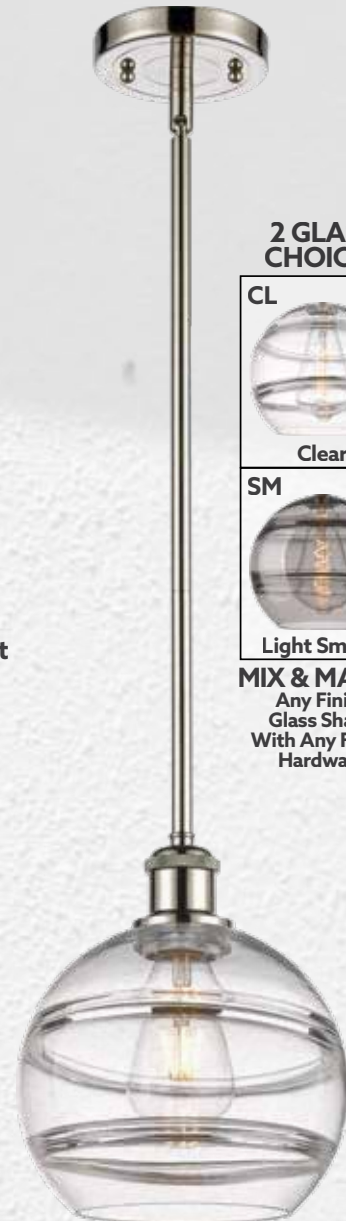

2 GLASS CHOICES

Clear

Light Smoke

MIX & MATCH
Any Finish
Glass Shade
With Any Finish
Hardware

516-5CR-SG*-G556-8CL
Clear
26" DIA x 15 3/8" H
Stem Mount (# ST - 1/2" DIA)

516-3C-BAB*-G556-8CL
Clear
Adjustable Swivels
19 3/4" DIA x 11" H