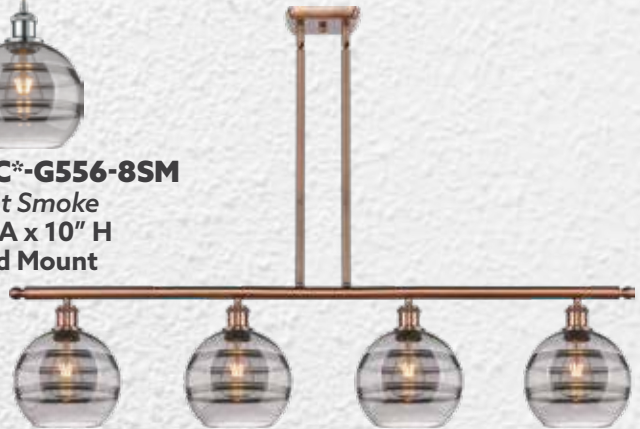

516-4I-AC*-G556-8SM
Light Smoke
48" LONG x 10" W x 10 3/8" H
Stem Mount (# ST-M - 5/8" DIA)