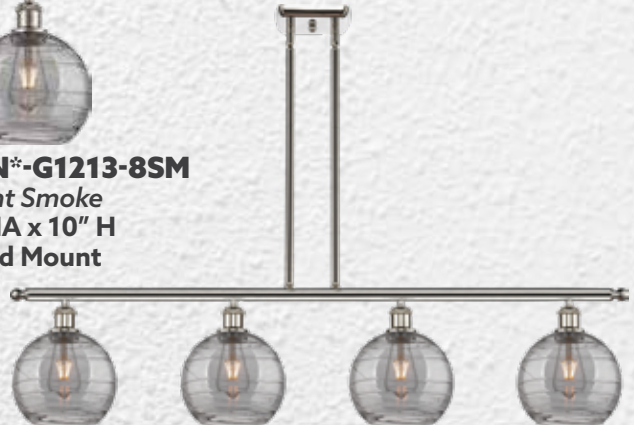

516-4I-PN*-G1213-8SM
Light Smoke
48" LONG x 8" W x 10 3/8" H
Stem Mount (# ST-M - 5/8" DIA)

STEMS
Included:
2-12" &
1-6"

up to
90°

HAND
BLOWN
GLASS

10' of wire