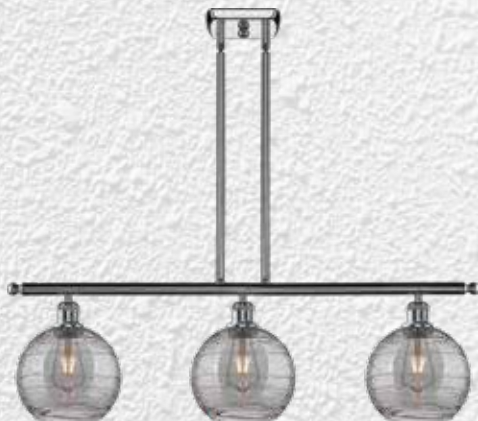

516-3I-PC*-G1213-8SM
Light Smoke
36" LONG x 8" W x 10 3/8" H
Stem Mount (# ST-M - 5/8" DIA)