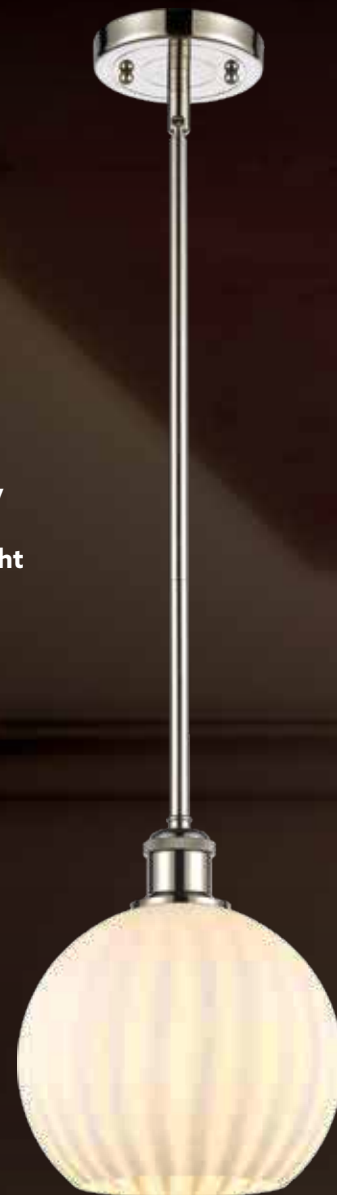

SN

WPC

516-1C-OB*-G1217-8WV
White Venetian
8" DIA x 11 1/4" H

113B-3P-AB*-G1217-8WV
White Venetian
14 1/2" DIA x Adjustable Height
Cord Mount

516-3C-BK*-G1217-8WV
White Venetian
Adjustable Swivels
19 3/4" DIA x 11" H