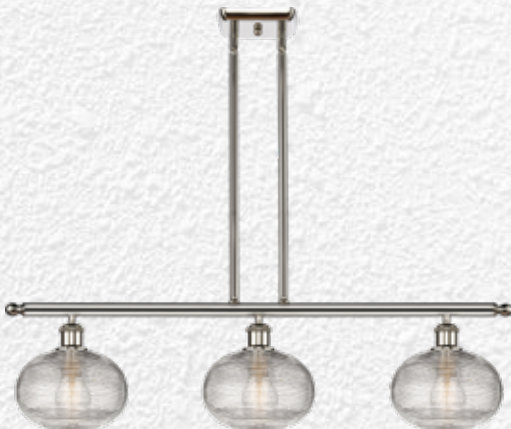

516-3I-PN*-G555-8CL
Clear
36" LONG x 8" W x 8 3/4" H
Stem Mount (# ST-M - 5/8" DIA)