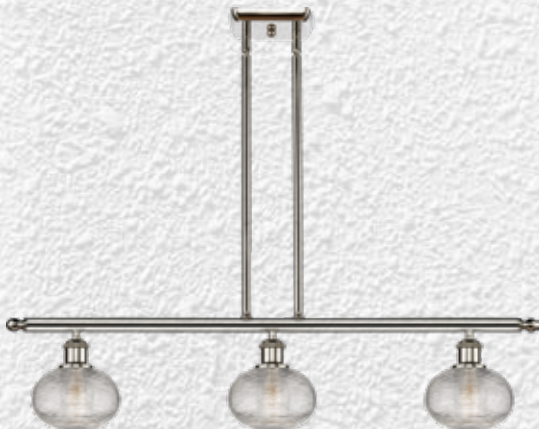

516-3I-PN*-G555-6CL
Clear
36" LONG x 6" W x 7 1/2" H
Stem Mount (# ST-M - 5/8" DIA)